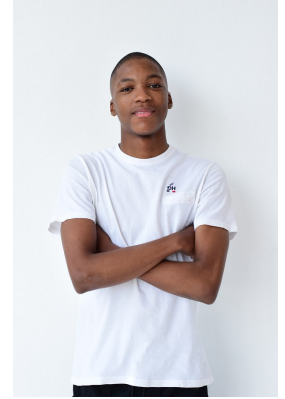

# BOSS MODELS

DURBAN

## ALWANDE NDLOVU

Height: 172cm Chest: 70cm Waist: 61cm Shoe: 7 UK Hair: Black Eyes: Brown