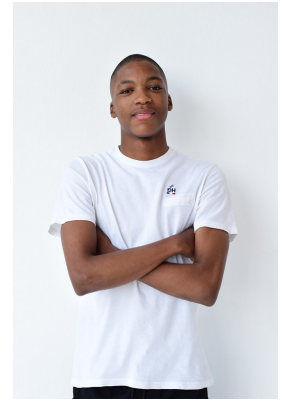

BOSS MODELS

DURBAN

ALWANDE NDLOVU

Height: 172cm Chest: 70cm Waist: 61cm Shoe: 7 UK Hair: Black Eyes: Brown