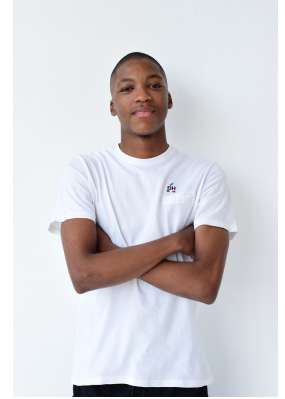

BOSS MODELS

DURBAN

ALWANDE NDLOVU

Height: 172cm Chest: 70cm Waist: 61cm Shoe: 7 UK Hair: Black Eyes: Brown