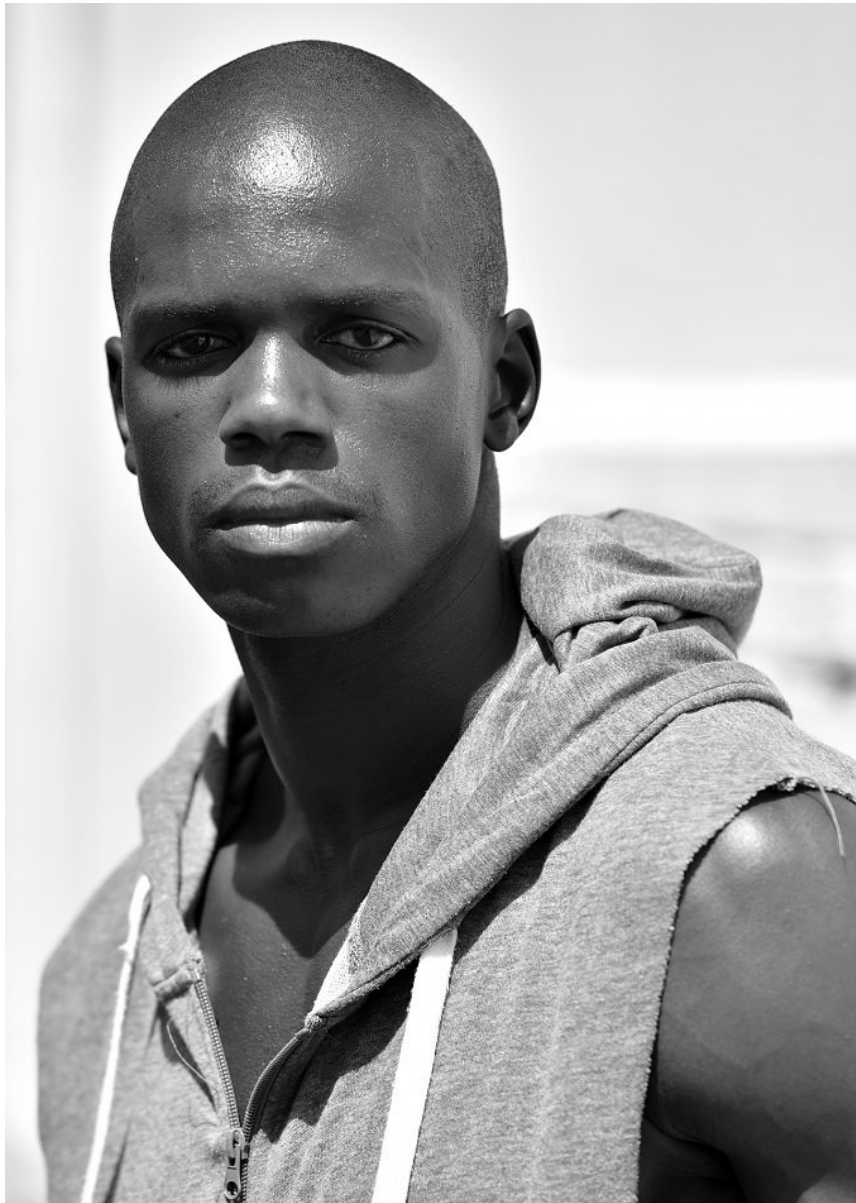

STHEMBISO BHENGU

BOSS MODELS

DURBAN

STHEMBISO BHENGU

Height: 189cm Chest: 95cm Waist: 81cm Shoe: 8 UK Hair: Black Eyes: Brown