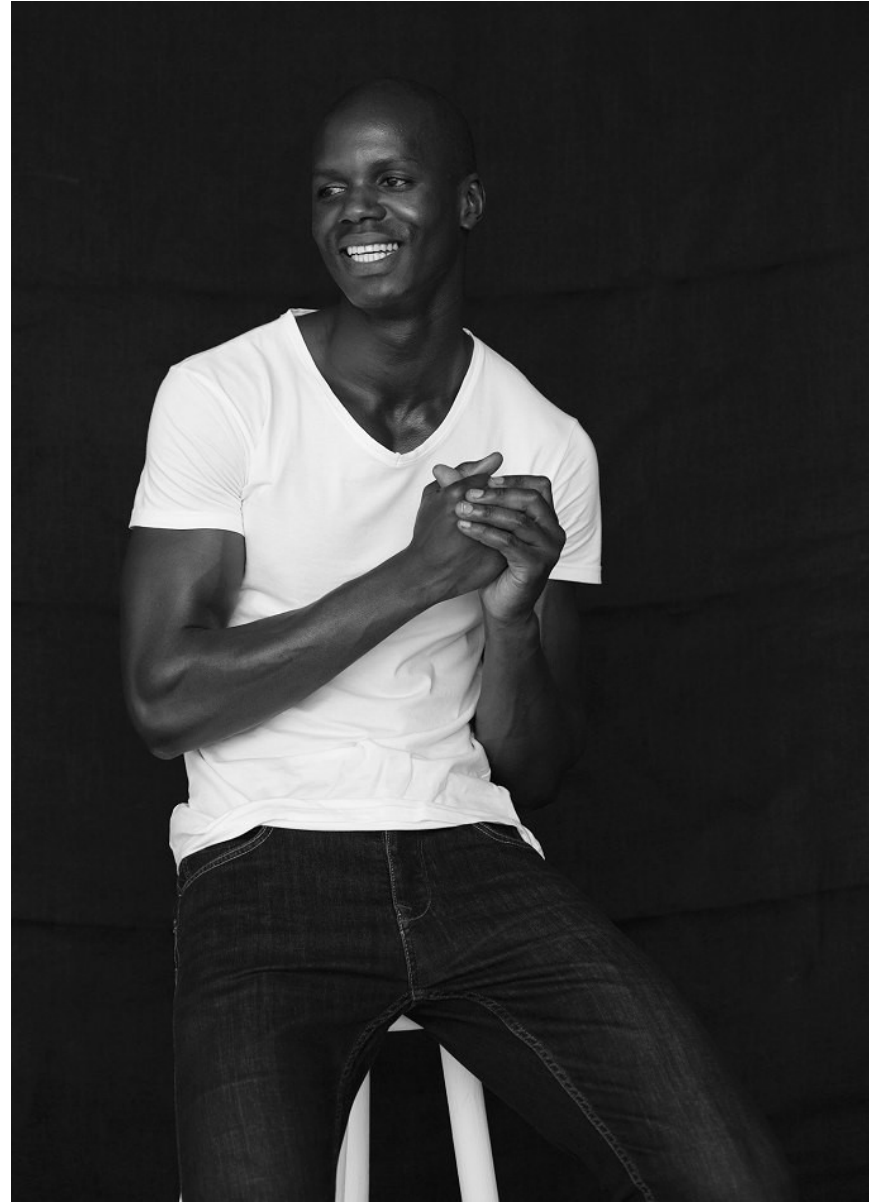

# BOSS MODELS

DURBAN

**STHEMBISO BHENGU**

Height: 189cm Chest: 95cm Waist: 81cm Shoe: 8 UK Hair: Black Eyes: Brown

# BOSS MODELS

DURBAN

**STEMBISO BHENGU**

Height: 189cm Chest: 95cm Waist: 81cm Shoe: 8 UK Hair: Black Eyes: Brown

# BOSS MODELS

DURBAN

STHEMBISO BHENGU

Height: 189cm Chest: 95cm Waist: 81cm Shoe: 8 UK Hair: Black Eyes: Brown