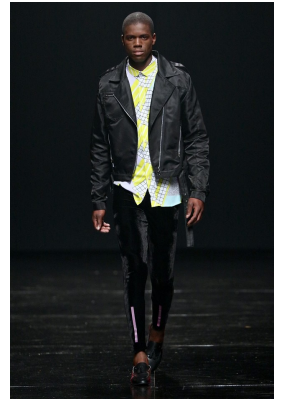

BOSS MODELS

DURBAN

STHEMBISO BHENGU

Height: 189cm Chest: 95cm Waist: 81cm Shoe: 8 UK Hair: Black Eyes: Brown