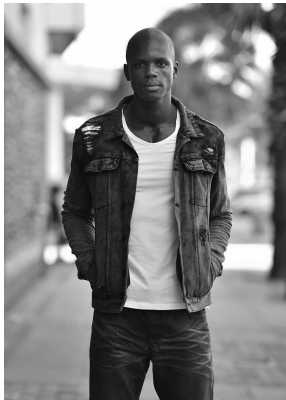

BOSS MODELS

DURBAN

STHEMBISO BHENGU

Height: 189cm Chest: 95cm Waist: 81cm Shoe: 8 UK Hair: Black Eyes: Brown