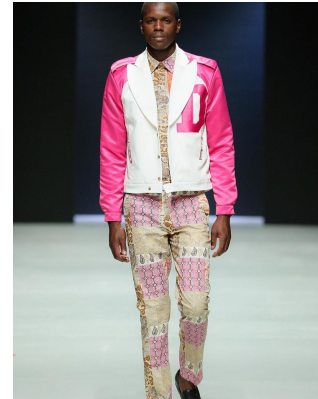

BOSS MODELS

DURBAN

STHEMBISO BHENGU

Height: 189cm Chest: 95cm Waist: 81cm Shoe: 8 UK Hair: Black Eyes: Brown