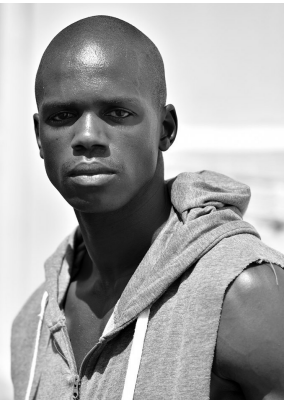

BOSS MODELS

DURBAN

STHEMBISO BHENGU

Height: 189cm Chest: 95cm Waist: 81cm Shoe: 8 UK Hair: Black Eyes: Brown