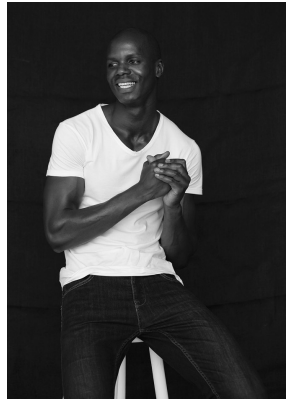

BOSS MODELS

DURBAN

STHEMBISO BHENGU

Height: 189cm Chest: 95cm Waist: 81cm Shoe: 8 UK Hair: Black Eyes: Brown