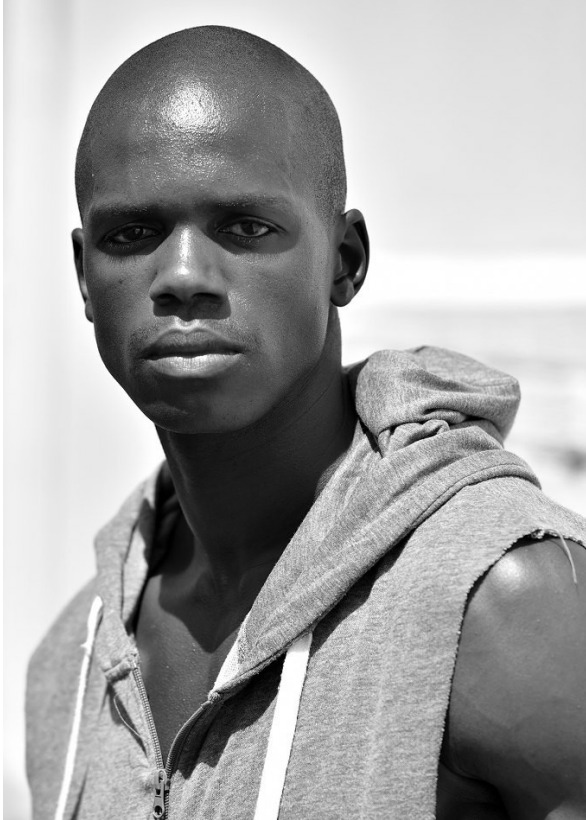

BOSS MODELS

DURBAN

STHEMBISO BHENGU

Height: 189cm Chest: 95cm Waist: 81cm Shoe: 8 UK Hair: Black Eyes: Brown

BOSS MODELS

DURBAN

STHEMBISO BHENGU

Height: 189cm Chest: 95cm Waist: 81cm Shoe: 8 UK Hair: Black Eyes: Brown