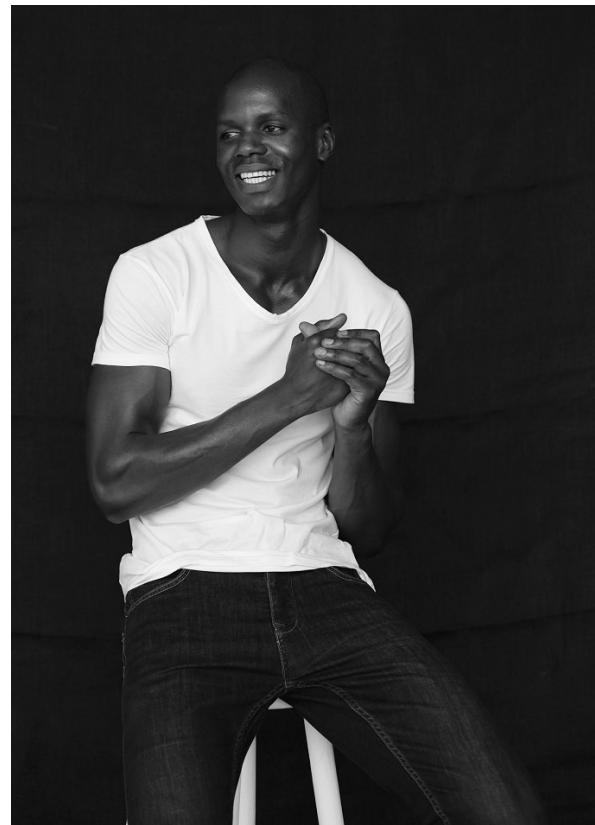

BOSS MODELS

DURBAN

STHEMBISO BHENGU

Height: 189cm Chest: 95cm Waist: 81cm Shoe: 8 UK Hair: Black Eyes: Brown

BOSS MODELS

DURBAN

STHEMBISO BHENGU

Height: 189cm Chest: 95cm Waist: 81cm Shoe: 8 UK Hair: Black Eyes: Brown