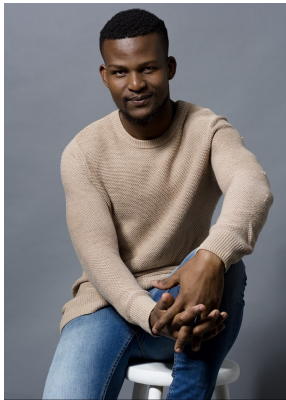

**citizen**  
*A Division Of Boss Models*

**MONDE ZONDI**

Height: 187cm Chest: 95cm Waist: 81cm Suit: 38 R Shoe: 11 UK Hair: Black Eyes: Brown