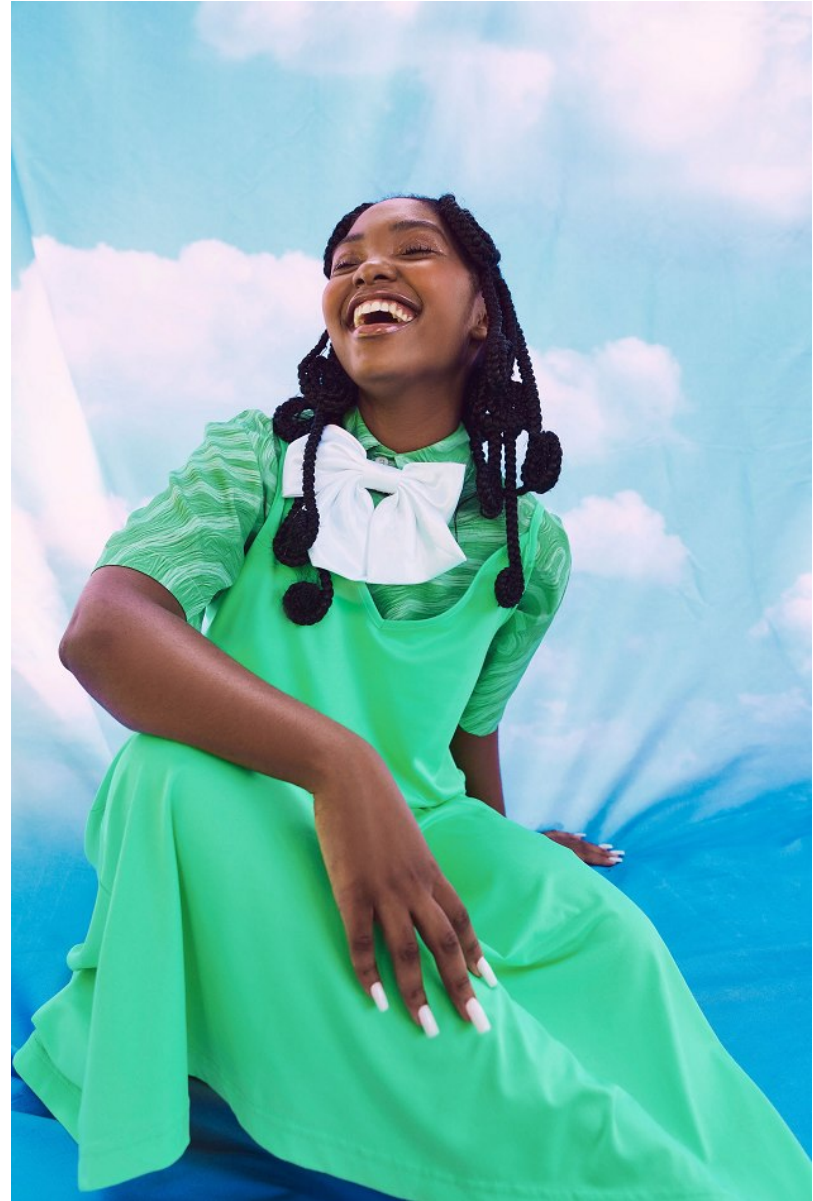

citizen
A Division Of Boss Models

SALOH

Height: 160cm Bust: 89cm Waist: 79cm Hips: 115cm Shoe: 5 UK Hair: Black Eyes: Black

citizen
A Division Of Boss Models

SALOH

Height: 160cm Bust: 89cm Waist: 79cm Hips: 115cm Shoe: 5 UK Hair: Black Eyes: Black

SALOH

Height: 160cm Bust: 89cm Waist: 79cm Hips: 115cm Shoe: 5 UK Hair: Black Eyes: Black

SALOH

Height: 160cm Bust: 89cm Waist: 79cm Hips: 115cm Shoe: 5 UK Hair: Black Eyes: Black

SALOH

Height: 160cm Bust: 89cm Waist: 79cm Hips: 115cm Shoe: 5 UK Hair: Black Eyes: Black

SALOH

Height: 160cm Bust: 89cm Waist: 79cm Hips: 115cm Shoe: 5 UK Hair: Black Eyes: Black