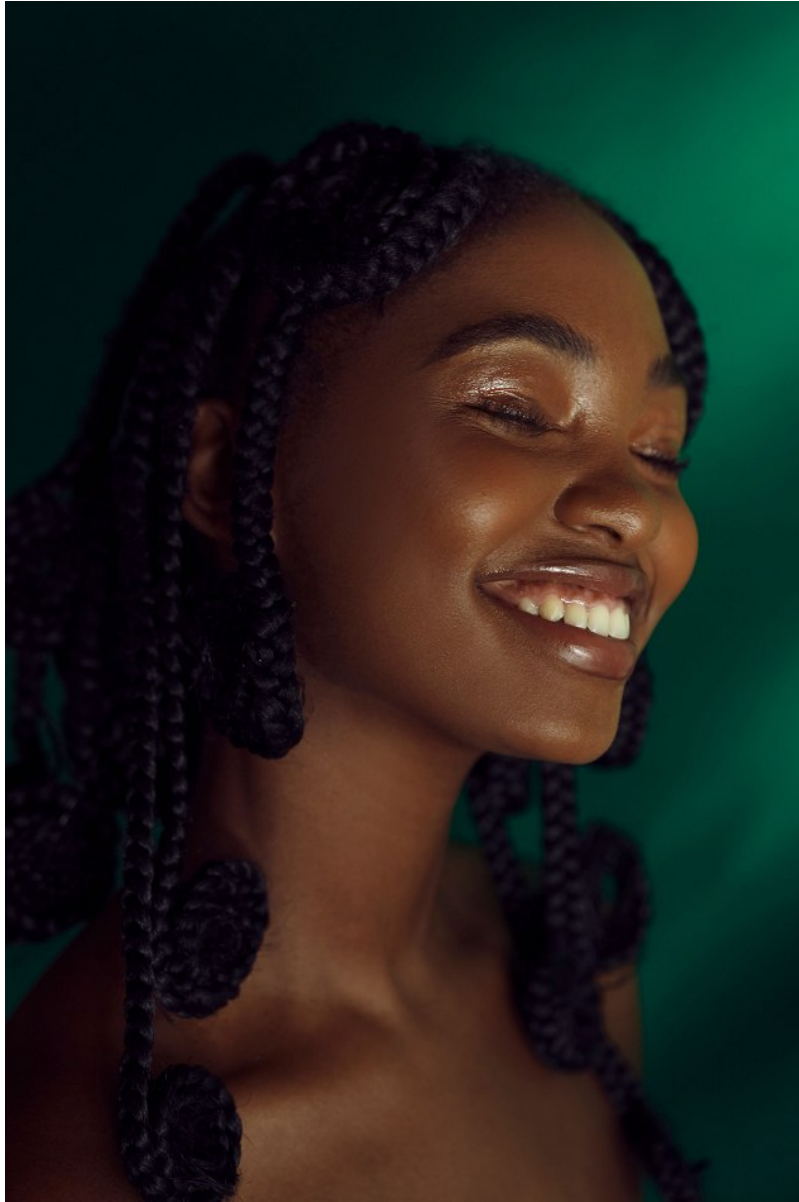

citizen
A Division Of Boss Models

SALOH

Height: 160cm Bust: 89cm Waist: 79cm Hips: 115cm Shoe: 5 UK Hair: Black Eyes: Black

citizen
A Division Of Boss Models

SALOH

Height: 160cm Bust: 89cm Waist: 79cm Hips: 115cm Shoe: 5 UK Hair: Black Eyes: Black

SALOH

Height: 160cm Bust: 89cm Waist: 79cm Hips: 115cm Shoe: 5 UK Hair: Black Eyes: Black

SALOH

Height: 160cm Bust: 89cm Waist: 79cm Hips: 115cm Shoe: 5 UK Hair: Black Eyes: Black

SALOH

Height: 160cm Bust: 89cm Waist: 79cm Hips: 115cm Shoe: 5 UK Hair: Black Eyes: Black

SALOH

Height: 160cm Bust: 89cm Waist: 79cm Hips: 115cm Shoe: 5 UK Hair: Black Eyes: Black