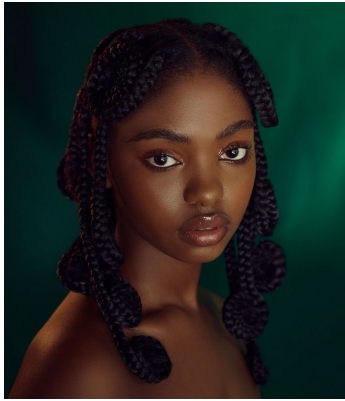

citizen
A Division Of Boss Models

SALOH

Height: 160cm Bust: 89cm Waist: 79cm Hips: 115cm Shoe: 5 UK Hair: Black Eyes: Black