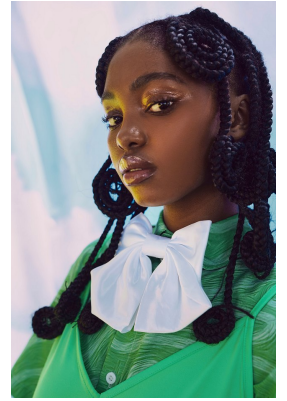

citizen
A Division Of Boss Models

SALOH

Height: 160cm Bust: 89cm Waist: 79cm Hips: 115cm Shoe: 5 UK Hair: Black Eyes: Black