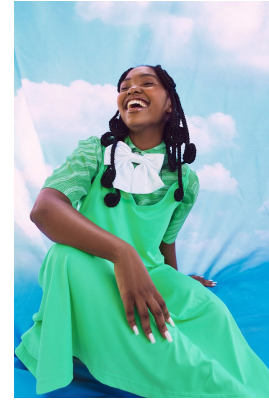

citizen
A Division Of Boss Models

SALOH

Height: 160cm Bust: 89cm Waist: 79cm Hips: 115cm Shoe: 5 UK Hair: Black Eyes: Black