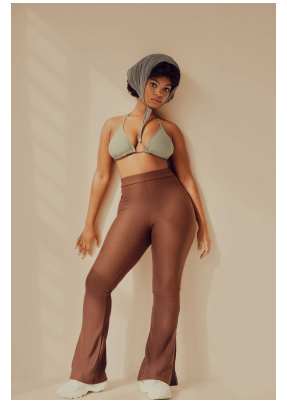

citizen
A Division Of Boss Models

SALOH

Height: 160cm Bust: 89cm Waist: 79cm Hips: 115cm Shoe: 5 UK Hair: Black Eyes: Black