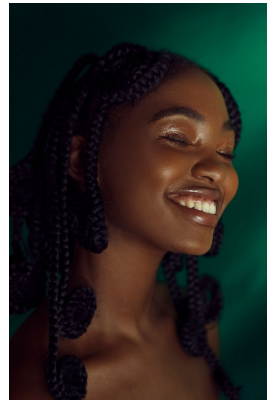

citizen
A Division Of Boss Models

SALOH

Height: 160cm Bust: 89cm Waist: 79cm Hips: 115cm Shoe: 5 UK Hair: Black Eyes: Black