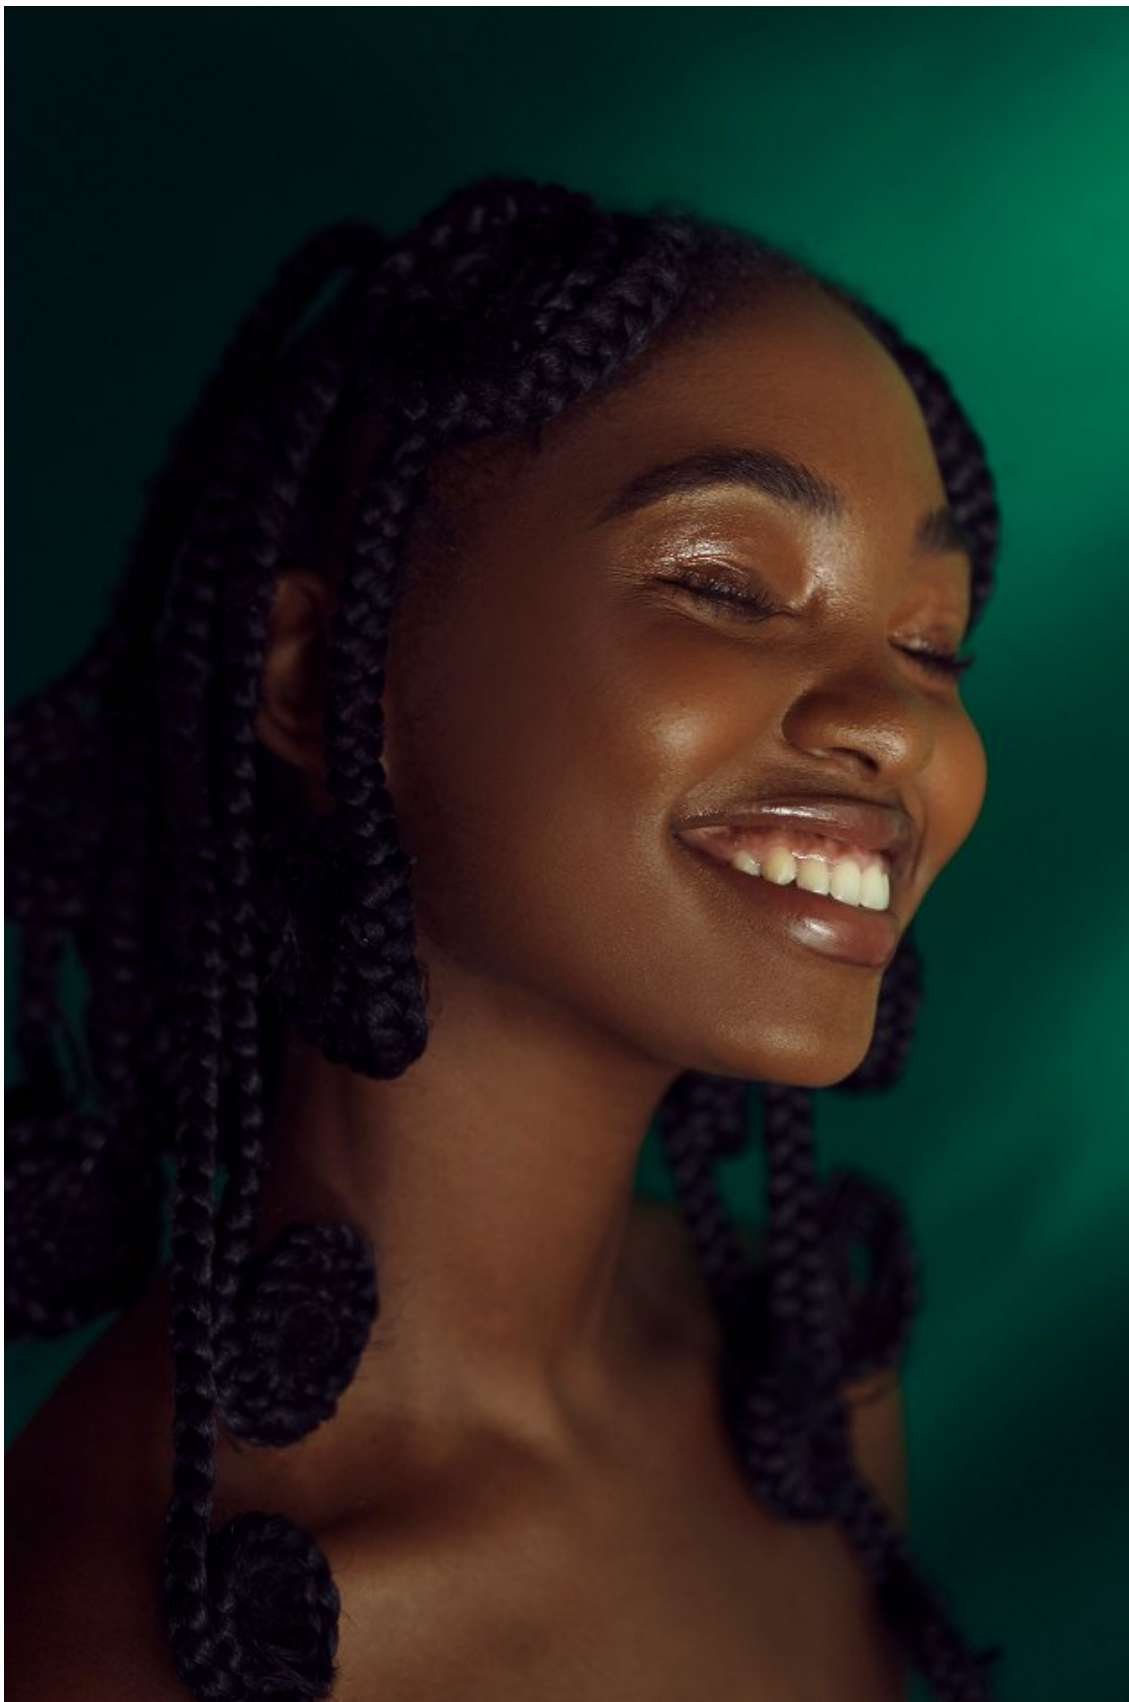

**citizen**  
*A Division Of Boss Models*

**SALOH**

Height: 160cm Bust: 89cm Waist: 79cm Hips: 115cm Shoe: 5 UK Hair: Black Eyes: Black

**citizen**  
*A Division Of Boss Models*

**SALOH**

Height: 160cm Bust: 89cm Waist: 79cm Hips: 115cm Shoe: 5 UK Hair: Black Eyes: Black