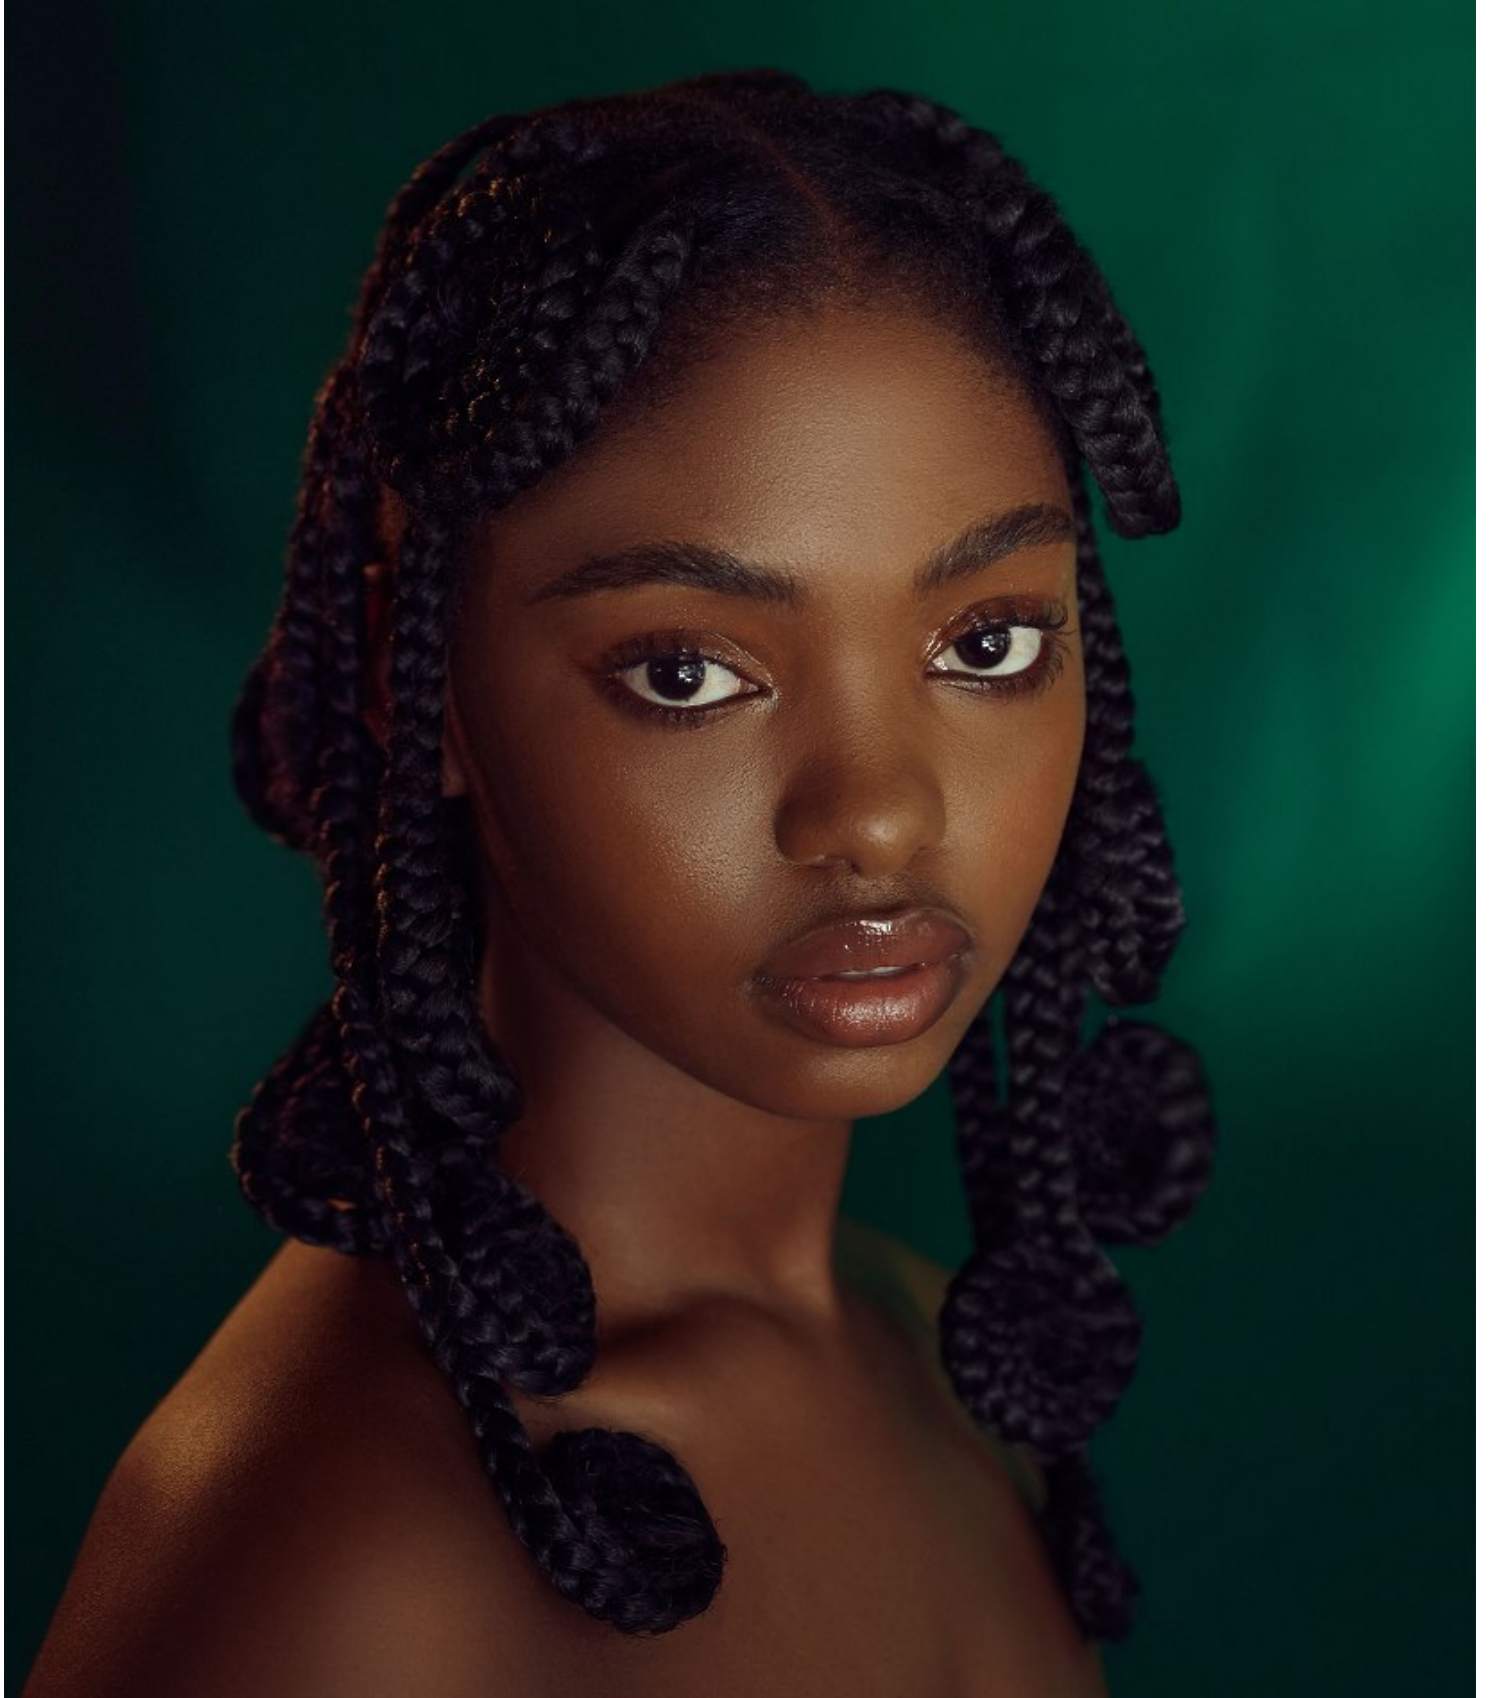

**citizen**  
*A Division Of Boss Models*

**SALOH**

Height: 160cm Bust: 89cm Waist: 79cm Hips: 115cm Shoe: 5 UK Hair: Black Eyes: Black

**citizen**  
*A Division Of Boss Models*

**SALOH**

Height: 160cm Bust: 89cm Waist: 79cm Hips: 115cm Shoe: 5 UK Hair: Black Eyes: Black