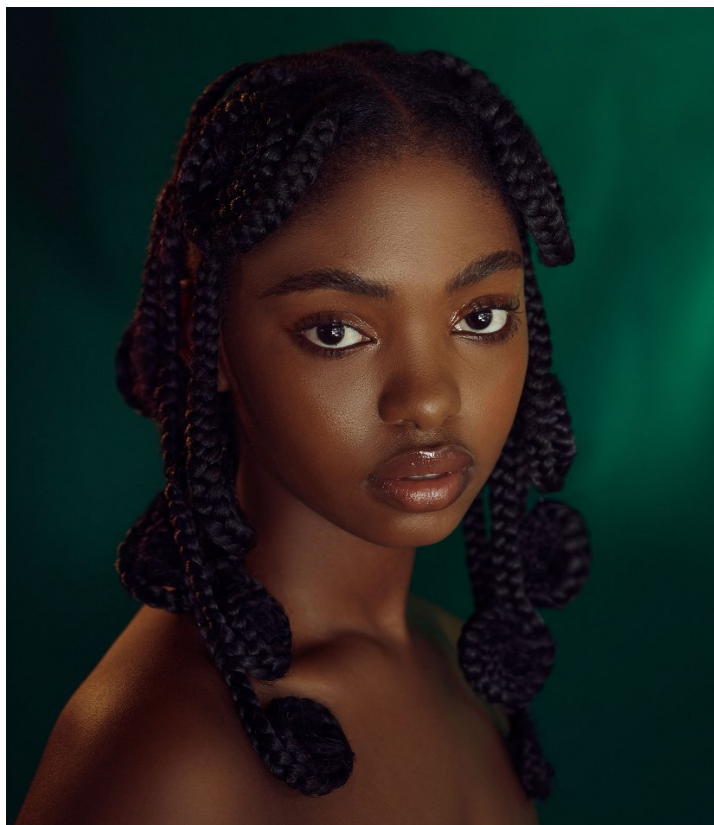

citizen
A Division Of Boss Models

SALOH

Height: 160cm Bust: 89cm Waist: 79cm Hips: 115cm Shoe: 5 UK Hair: Black Eyes: Black

SALOH

Height: 160cm Bust: 89cm Waist: 79cm Hips: 115cm Shoe: 5 UK Hair: Black Eyes: Black

SALOH

Height: 160cm Bust: 89cm Waist: 79cm Hips: 115cm Shoe: 5 UK Hair: Black Eyes: Black

SALOH

Height: 160cm Bust: 89cm Waist: 79cm Hips: 115cm Shoe: 5 UK Hair: Black Eyes: Black

SALOH

Height: 160cm Bust: 89cm Waist: 79cm Hips: 115cm Shoe: 5 UK Hair: Black Eyes: Black