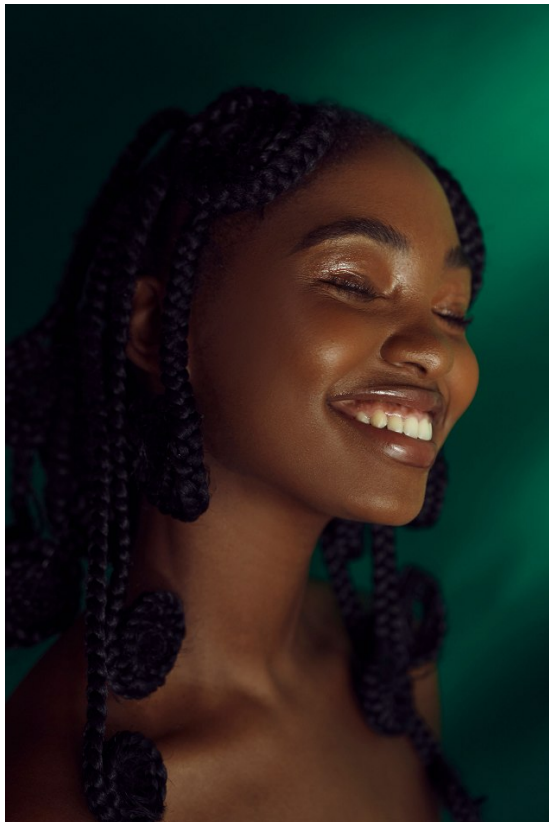

citizen
A Division Of Boss Models

SALOH

Height: 160cm Bust: 89cm Waist: 79cm Hips: 115cm Shoe: 5 UK Hair: Black Eyes: Black

SALOH

Height: 160cm Bust: 89cm Waist: 79cm Hips: 115cm Shoe: 5 UK Hair: Black Eyes: Black

SALOH

Height: 160cm Bust: 89cm Waist: 79cm Hips: 115cm Shoe: 5 UK Hair: Black Eyes: Black

SALOH

Height: 160cm Bust: 89cm Waist: 79cm Hips: 115cm Shoe: 5 UK Hair: Black Eyes: Black

SALOH

Height: 160cm Bust: 89cm Waist: 79cm Hips: 115cm Shoe: 5 UK Hair: Black Eyes: Black