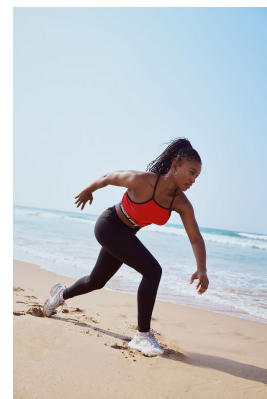

citizen
A Division Of Boss Models

LONDIWE NGCOBO

Height: 165cm Bust: 86cm Waist: 70cm Hips: 96cm Shoe: 3 UK Hair: Dark Brown Eyes: Brown

citizen
A Division Of Boss Models

LONDIWE NGCOBO

Height: 165cm Bust: 86cm Waist: 70cm Hips: 96cm Shoe: 3 UK Hair: Dark Brown Eyes: Brown