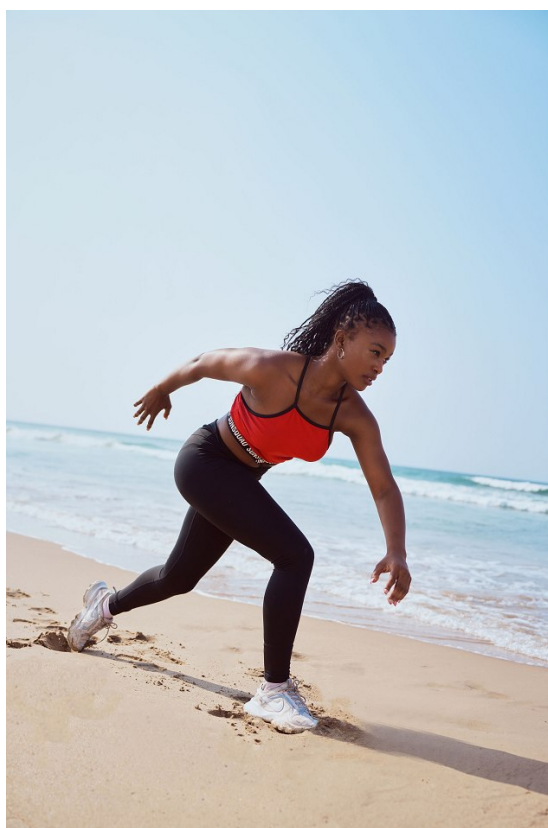

LONDIWE NGCOBO

Height: 165cm Bust: 86cm Waist: 70cm Hips: 96cm Shoe: 3 UK Hair: Dark Brown Eyes: Brown

LONDIWE NGCOBO

Height: 165cm Bust: 86cm Waist: 70cm Hips: 96cm Shoe: 3 UK Hair: Dark Brown Eyes: Brown

LONDIWE NGCOBO

Height: 165cm Bust: 86cm Waist: 70cm Hips: 96cm Shoe: 3 UK Hair: Dark Brown Eyes: Brown

citizen
A Division Of Boss Models

LONDIWE NGCOBO

Height: 165cm Bust: 86cm Waist: 70cm Hips: 96cm Shoe: 3 UK Hair: Dark Brown Eyes: Brown

citizen
A Division Of Boss Models

LONDIWE NGCOBO

Height: 165cm Bust: 86cm Waist: 70cm Hips: 96cm Shoe: 3 UK Hair: Dark Brown Eyes: Brown

citizen
A Division Of Boss Models

LONDIWE NGCOBO

Height: 165cm Bust: 86cm Waist: 70cm Hips: 96cm Shoe: 3 UK Hair: Dark Brown Eyes: Brown