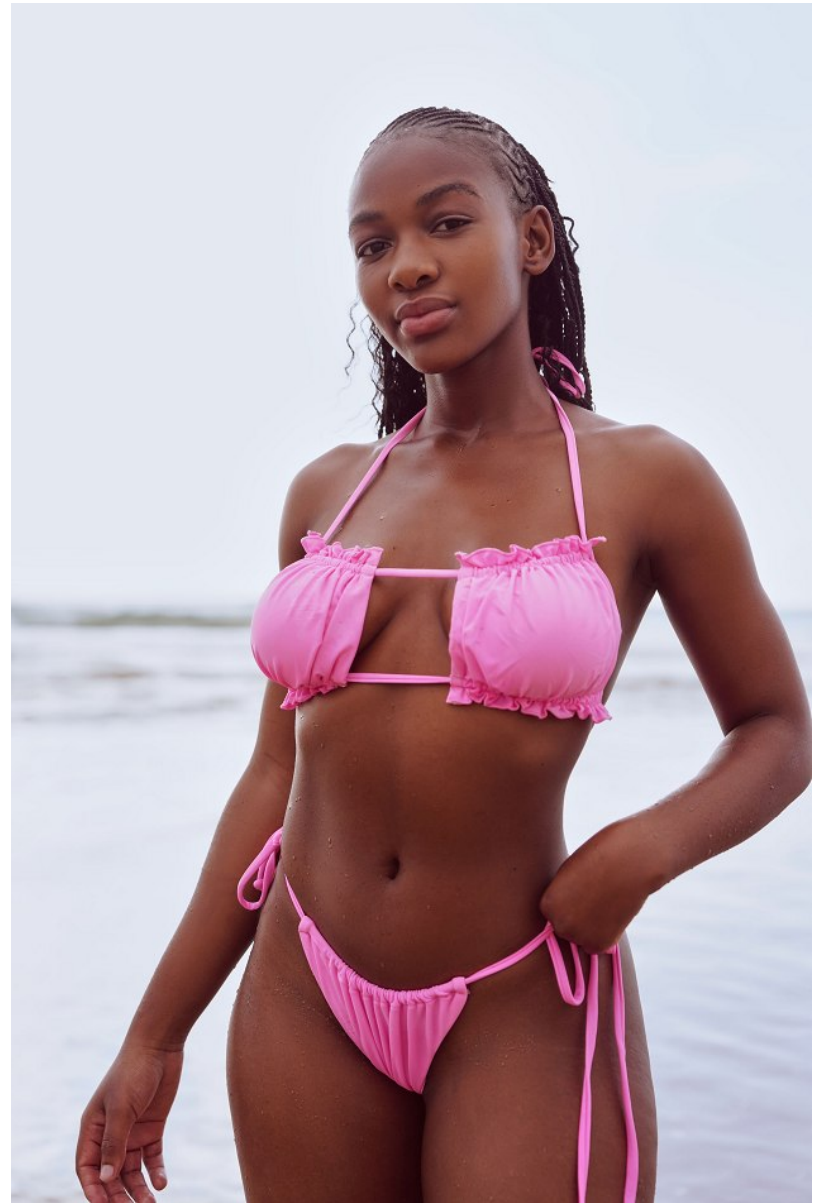

citizen
A Division Of Boss Models

HAPPY CHONCO

Height: 168cm Bust: 84cm Waist: 65cm Hips: 102cm Shoe: 4 UK Hair: Black Eyes: Brown

HAPPY CHONCO

Height: 168cm Bust: 84cm Waist: 65cm Hips: 102cm Shoe: 4 UK Hair: Black Eyes: Brown

HAPPY CHONCO

Height: 168cm Bust: 84cm Waist: 65cm Hips: 102cm Shoe: 4 UK Hair: Black Eyes: Brown

HAPPY CHONCO

Height: 168cm Bust: 84cm Waist: 65cm Hips: 102cm Shoe: 4 UK Hair: Black Eyes: Brown

HAPPY CHONCO

Height: 168cm Bust: 84cm Waist: 65cm Hips: 102cm Shoe: 4 UK Hair: Black Eyes: Brown

HAPPY CHONCO

Height: 168cm Bust: 84cm Waist: 65cm Hips: 102cm Shoe: 4 UK Hair: Black Eyes: Brown

HAPPY CHONCO

Height: 168cm Bust: 84cm Waist: 65cm Hips: 102cm Shoe: 4 UK Hair: Black Eyes: Brown

HAPPY CHONCO

Height: 168cm Bust: 84cm Waist: 65cm Hips: 102cm Shoe: 4 UK Hair: Black Eyes: Brown

HAPPY CHONCO

Height: 168cm Bust: 84cm Waist: 65cm Hips: 102cm Shoe: 4 UK Hair: Black Eyes: Brown

citizen
A Division Of Boss Models