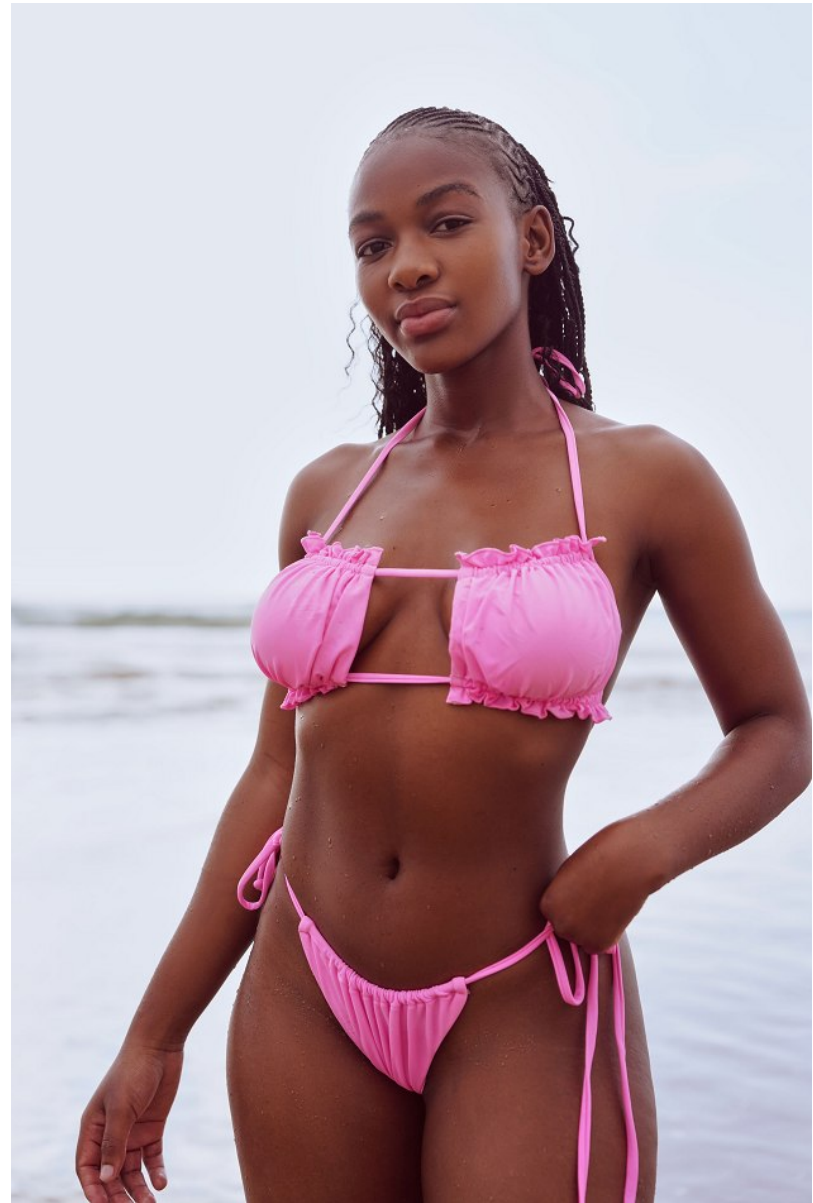

citizen
A Division Of Boss Models

HAPPY CHONCO

Height: 168cm Bust: 84cm Waist: 65cm Hips: 102cm Shoe: 4 UK Hair: Black Eyes: Brown

HAPPY CHONCO

Height: 168cm Bust: 84cm Waist: 65cm Hips: 102cm Shoe: 4 UK Hair: Black Eyes: Brown

HAPPY CHONCO

Height: 168cm Bust: 84cm Waist: 65cm Hips: 102cm Shoe: 4 UK Hair: Black Eyes: Brown

HAPPY CHONCO

Height: 168cm Bust: 84cm Waist: 65cm Hips: 102cm Shoe: 4 UK Hair: Black Eyes: Brown

HAPPY CHONCO

Height: 168cm Bust: 84cm Waist: 65cm Hips: 102cm Shoe: 4 UK Hair: Black Eyes: Brown

HAPPY CHONCO

Height: 168cm Bust: 84cm Waist: 65cm Hips: 102cm Shoe: 4 UK Hair: Black Eyes: Brown

HAPPY CHONCO

Height: 168cm Bust: 84cm Waist: 65cm Hips: 102cm Shoe: 4 UK Hair: Black Eyes: Brown