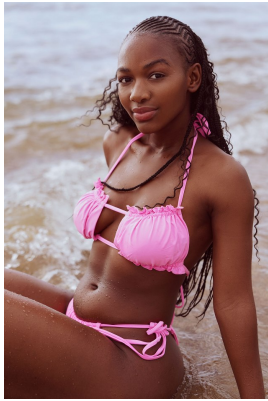

**citizen**  
*A Division Of Boss Models*

**HAPPY CHONCO**

Height: 168cm Bust: 84cm Waist: 65cm Hips: 102cm Shoe: 4 UK Hair: Black Eyes: Brown

**citizen**  
*A Division Of Boss Models*

## HAPPY CHONCO

Height: 168cm Bust: 84cm Waist: 65cm Hips: 102cm Shoe: 4 UK Hair: Black Eyes: Brown