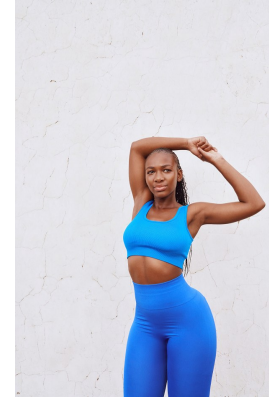

citizen
A Division Of Boss Models

HAPPY CHONCO

Height: 168cm Bust: 84cm Waist: 65cm Hips: 102cm Shoe: 4 UK Hair: Black Eyes: Brown

citizen
A Division Of Boss Models

HAPPY CHONCO

Height: 168cm Bust: 84cm Waist: 65cm Hips: 102cm Shoe: 4 UK Hair: Black Eyes: Brown