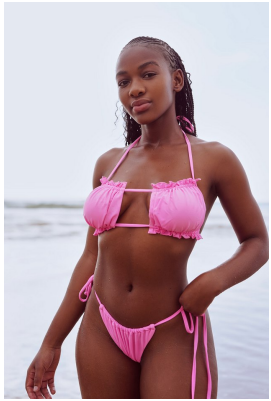

citizen
A Division Of Boss Models

HAPPY CHONCO

Height: 168cm Bust: 84cm Waist: 65cm Hips: 102cm Shoe: 4 UK Hair: Black Eyes: Brown

citizen
A Division Of Boss Models

HAPPY CHONCO

Height: 168cm Bust: 84cm Waist: 65cm Hips: 102cm Shoe: 4 UK Hair: Black Eyes: Brown