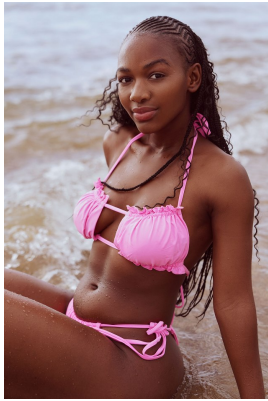

citizen
A Division Of Boss Models

HAPPY CHONCO

Height: 168cm Bust: 84cm Waist: 65cm Hips: 102cm Shoe: 4 UK Hair: Black Eyes: Brown

citizen
A Division Of Boss Models

HAPPY CHONCO

Height: 168cm Bust: 84cm Waist: 65cm Hips: 102cm Shoe: 4 UK Hair: Black Eyes: Brown