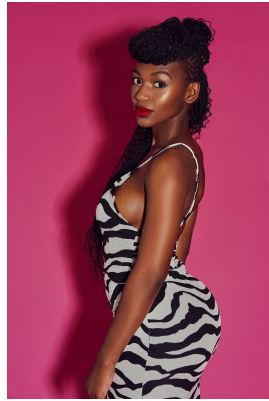

**citizen**  
*A Division Of Boss Models*

**HAPPY CHONCO**

Height: 168cm Bust: 84cm Waist: 65cm Hips: 102cm Shoe: 4 UK Hair: Black Eyes: Brown

**citizen**  
*A Division Of Boss Models*

## HAPPY CHONCO

Height: 168cm Bust: 84cm Waist: 65cm Hips: 102cm Shoe: 4 UK Hair: Black Eyes: Brown