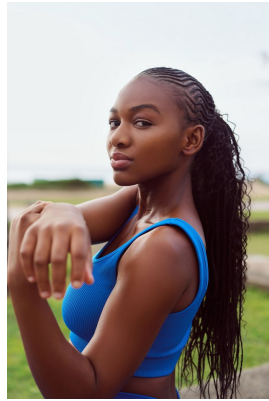

citizen
A Division Of Boss Models

HAPPY CHONCO

Height: 168cm Bust: 84cm Waist: 65cm Hips: 102cm Shoe: 4 UK Hair: Black Eyes: Brown

citizen
A Division Of Boss Models

HAPPY CHONCO

Height: 168cm Bust: 84cm Waist: 65cm Hips: 102cm Shoe: 4 UK Hair: Black Eyes: Brown