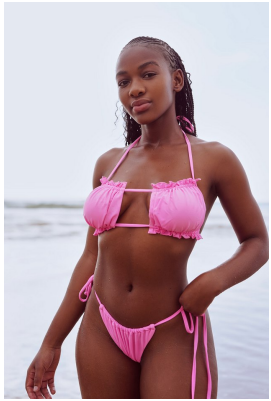

**citizen**  
*A Division Of Boss Models*

**HAPPY CHONCO**

Height: 168cm Bust: 84cm Waist: 65cm Hips: 102cm Shoe: 4 UK Hair: Black Eyes: Brown

**citizen**  
*A Division Of Boss Models*

## HAPPY CHONCO

Height: 168cm Bust: 84cm Waist: 65cm Hips: 102cm Shoe: 4 UK Hair: Black Eyes: Brown