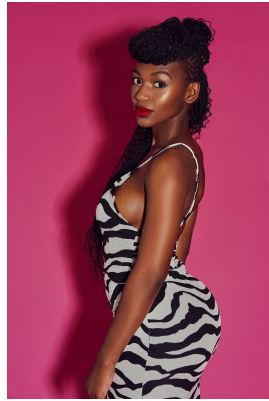

citizen
A Division Of Boss Models

HAPPY CHONCO

Height: 168cm Bust: 84cm Waist: 65cm Hips: 102cm Shoe: 4 UK Hair: Black Eyes: Brown

citizen
A Division Of Boss Models

HAPPY CHONCO

Height: 168cm Bust: 84cm Waist: 65cm Hips: 102cm Shoe: 4 UK Hair: Black Eyes: Brown