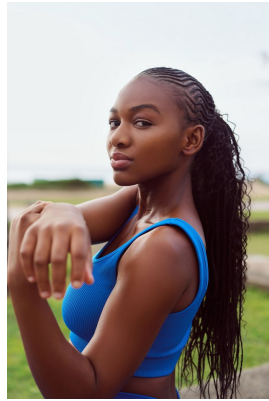

**citizen**  
*A Division Of Boss Models*

**HAPPY CHONCO**

Height: 168cm Bust: 84cm Waist: 65cm Hips: 102cm Shoe: 4 UK Hair: Black Eyes: Brown

**citizen**  
*A Division Of Boss Models*

## HAPPY CHONCO

Height: 168cm Bust: 84cm Waist: 65cm Hips: 102cm Shoe: 4 UK Hair: Black Eyes: Brown