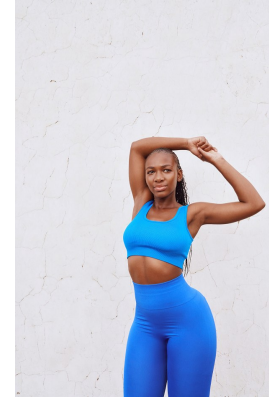

**citizen**  
*A Division Of Boss Models*

**HAPPY CHONCO**

Height: 168cm Bust: 84cm Waist: 65cm Hips: 102cm Shoe: 4 UK Hair: Black Eyes: Brown

**citizen**  
*A Division Of Boss Models*

## HAPPY CHONCO

Height: 168cm Bust: 84cm Waist: 65cm Hips: 102cm Shoe: 4 UK Hair: Black Eyes: Brown