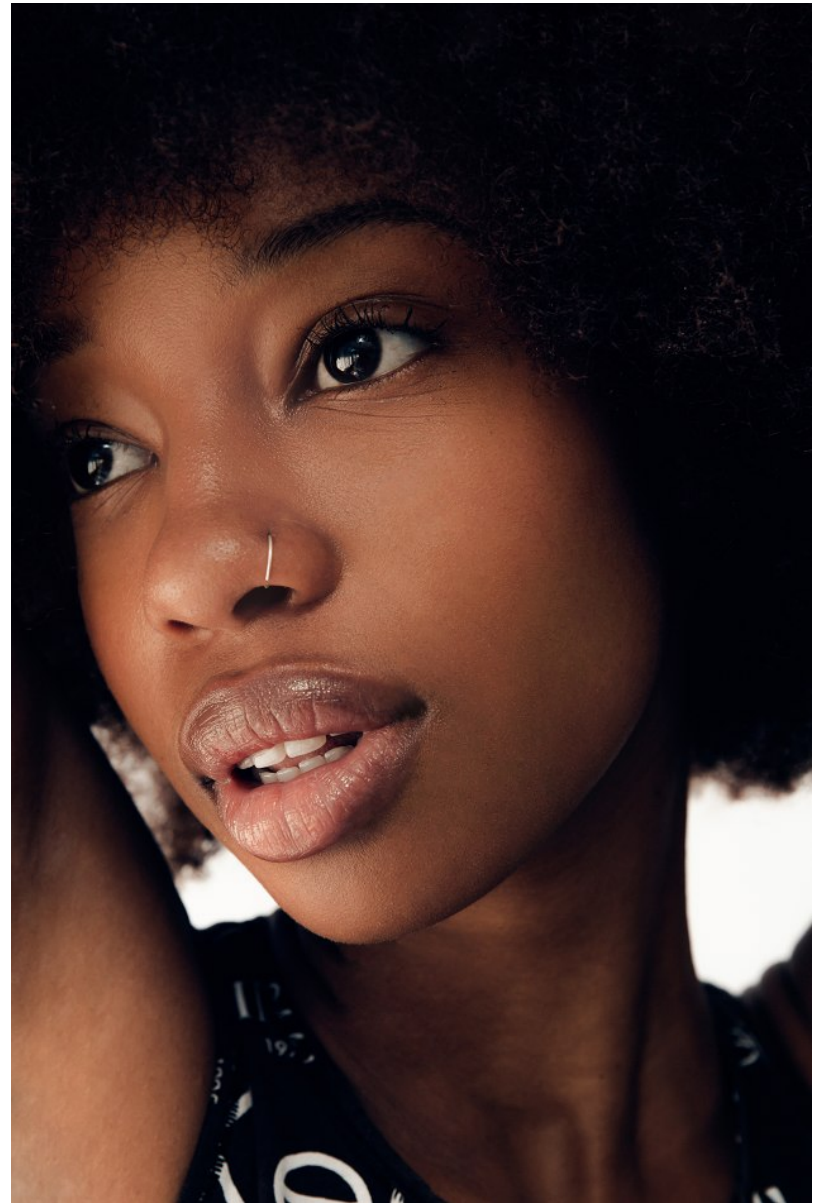

citizen
A Division Of Boss Models

ALEXANDRIA

Height: 163cm Bust: 77cm Waist: 60cm Hips: 87cm Shoe: 5 UK Hair: Brown Eyes: Brown

ALEXANDRIA

Height: 163cm Bust: 77cm Waist: 60cm Hips: 87cm Shoe: 5 UK Hair: Brown Eyes: Brown

ALEXANDRIA

Height: 163cm Bust: 77cm Waist: 60cm Hips: 87cm Shoe: 5 UK Hair: Brown Eyes: Brown

ALEXANDRIA

Height: 163cm Bust: 77cm Waist: 60cm Hips: 87cm Shoe: 5 UK Hair: Brown Eyes: Brown

ALEXANDRIA

Height: 163cm Bust: 77cm Waist: 60cm Hips: 87cm Shoe: 5 UK Hair: Brown Eyes: Brown

ALEXANDRIA

Height: 163cm Bust: 77cm Waist: 60cm Hips: 87cm Shoe: 5 UK Hair: Brown Eyes: Brown

ALEXANDRIA

Height: 163cm Bust: 77cm Waist: 60cm Hips: 87cm Shoe: 5 UK Hair: Brown Eyes: Brown

citizen
A Division Of Boss Models

citizen
A Division Of Boss Models

ALEXANDRIA

Height: 163cm Bust: 77cm Waist: 60cm Hips: 87cm Shoe: 5 UK Hair: Brown Eyes: Brown