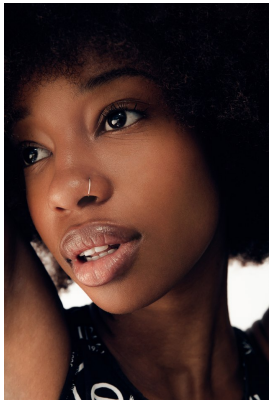

# citizen

A Division Of Boss Models

## ALEXANDRIA

Height: 163cm Bust: 77cm Waist: 59cm Hips: 88cm Shoe: 5 UK Hair: Brown Eyes: Brown

**citizen**  
*A Division Of Boss Models*

**ALEXANDRIA**

Height: 163cm Bust: 77cm Waist: 59cm Hips: 88cm Shoe: 5 UK Hair: Brown Eyes: Brown