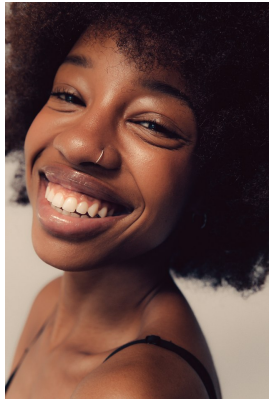

citizen

A Division Of Boss Models

ALEXANDRIA

Height: 163cm Bust: 77cm Waist: 59cm Hips: 88cm Shoe: 5 UK Hair: Brown Eyes: Brown

citizen
A Division Of Boss Models

ALEXANDRIA

Height: 163cm Bust: 77cm Waist: 59cm Hips: 88cm Shoe: 5 UK Hair: Brown Eyes: Brown