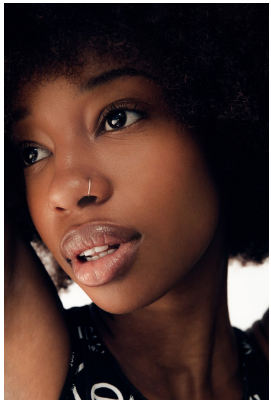

citizen

A Division Of Boss Models

ALEXANDRIA

Height: 163cm Bust: 77cm Waist: 59cm Hips: 88cm Shoe: 5 UK Hair: Brown Eyes: Brown

citizen
A Division Of Boss Models

ALEXANDRIA

Height: 163cm Bust: 77cm Waist: 59cm Hips: 88cm Shoe: 5 UK Hair: Brown Eyes: Brown