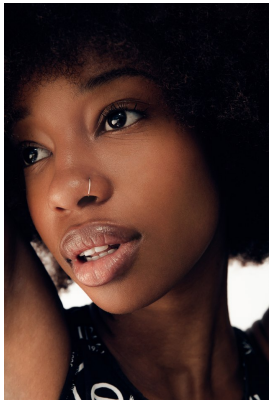

# citizen

A Division Of Boss Models

## ALEXANDRIA

Height: 163cm Bust: 77cm Waist: 60cm Hips: 87cm Shoe: 5 UK Hair: Brown Eyes: Brown

**citizen**  
*A Division Of Boss Models*

**ALEXANDRIA**

Height: 163cm Bust: 77cm Waist: 60cm Hips: 87cm Shoe: 5 UK Hair: Brown Eyes: Brown