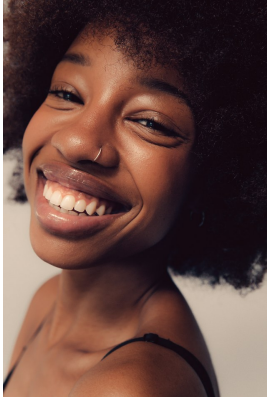

# citizen

A Division Of Boss Models

## ALEXANDRIA

Height: 163cm Bust: 77cm Waist: 60cm Hips: 87cm Shoe: 5 UK Hair: Brown Eyes: Brown

**citizen**  
*A Division Of Boss Models*

**ALEXANDRIA**

Height: 163cm Bust: 77cm Waist: 60cm Hips: 87cm Shoe: 5 UK Hair: Brown Eyes: Brown