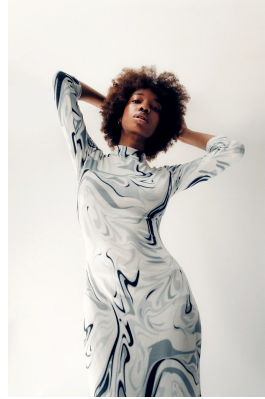

# citizen

A Division Of Boss Models

## ALEXANDRIA

Height: 163cm Bust: 77cm Waist: 60cm Hips: 87cm Shoe: 5 UK Hair: Brown Eyes: Brown

**citizen**  
*A Division Of Boss Models*

**ALEXANDRIA**

Height: 163cm Bust: 77cm Waist: 60cm Hips: 87cm Shoe: 5 UK Hair: Brown Eyes: Brown