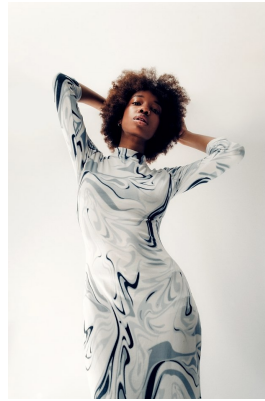

citizen

A Division Of Boss Models

ALEXANDRIA

Height: 163cm Bust: 77cm Waist: 59cm Hips: 88cm Shoe: 5 UK Hair: Brown Eyes: Brown

citizen
A Division Of Boss Models

ALEXANDRIA

Height: 163cm Bust: 77cm Waist: 59cm Hips: 88cm Shoe: 5 UK Hair: Brown Eyes: Brown