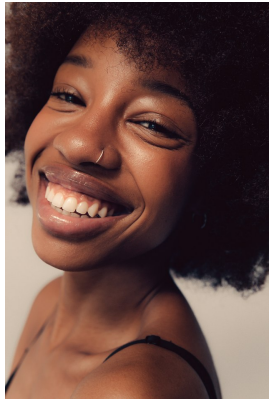

# citizen

A Division Of Boss Models

## ALEXANDRIA

Height: 163cm Bust: 77cm Waist: 59cm Hips: 88cm Shoe: 5 UK Hair: Brown Eyes: Brown

**citizen**  
*A Division Of Boss Models*

**ALEXANDRIA**

Height: 163cm Bust: 77cm Waist: 59cm Hips: 88cm Shoe: 5 UK Hair: Brown Eyes: Brown