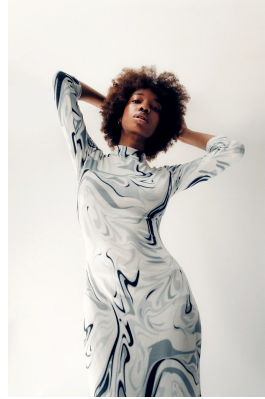

# citizen

A Division Of Boss Models

## ALEXANDRIA

Height: 163cm Bust: 77cm Waist: 59cm Hips: 88cm Shoe: 5 UK Hair: Brown Eyes: Brown

**citizen**  
*A Division Of Boss Models*

**ALEXANDRIA**

Height: 163cm Bust: 77cm Waist: 59cm Hips: 88cm Shoe: 5 UK Hair: Brown Eyes: Brown