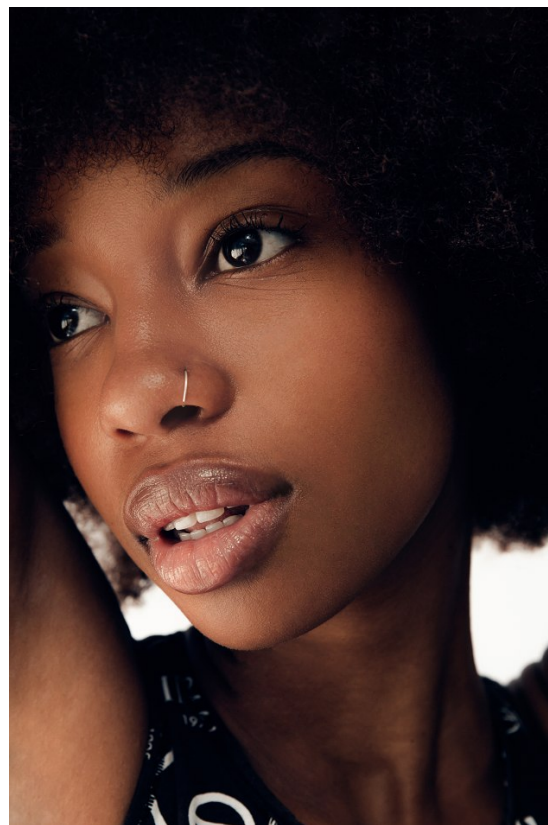

citizen
A Division Of Boss Models

ALEXANDRIA

Height: 163cm Bust: 77cm Waist: 59cm Hips: 88cm Shoe: 5 UK Hair: Brown Eyes: Brown

citizen
A Division Of Boss Models

ALEXANDRIA

Height: 163cm Bust: 77cm Waist: 59cm Hips: 88cm Shoe: 5 UK Hair: Brown Eyes: Brown