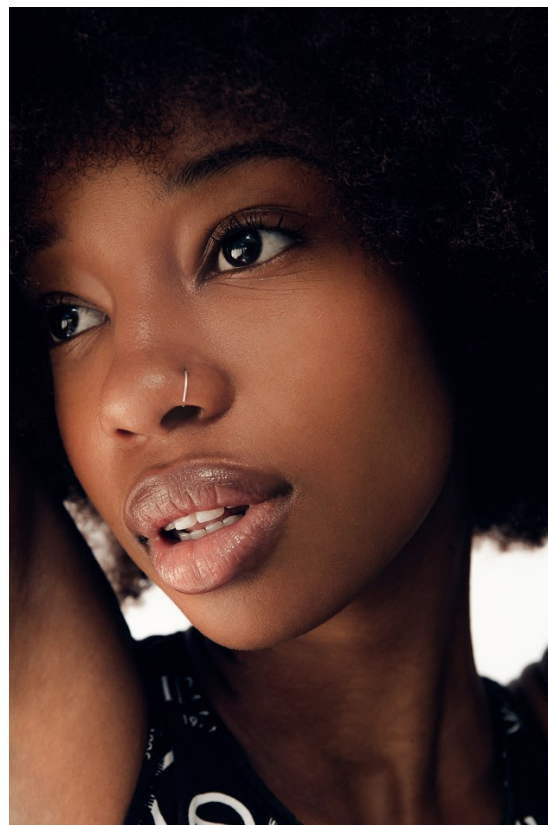

citizen
A Division Of Boss Models

ALEXANDRIA

Height: 163cm Bust: 77cm Waist: 60cm Hips: 87cm Shoe: 5 UK Hair: Brown Eyes: Brown

citizen
A Division Of Boss Models

ALEXANDRIA

Height: 163cm Bust: 77cm Waist: 60cm Hips: 87cm Shoe: 5 UK Hair: Brown Eyes: Brown