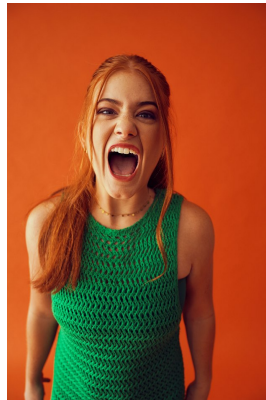

citizen
A Division Of Boss Models

JESSICA HILL

Height: 165cm Bust: 94cm Waist: 76cm Hips: 101cm Shoe: 6 UK Hair: Auburn Red Eyes: Green