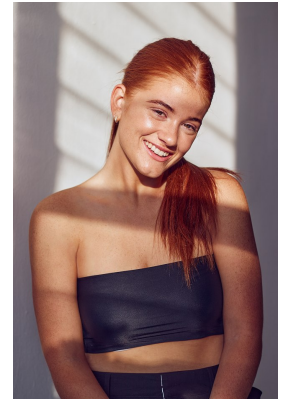

citizen
A Division Of Boss Models

JESSICA HILL

Height: 165cm Bust: 94cm Waist: 76cm Hips: 101cm Shoe: 6 UK Hair: Auburn Red Eyes: Green