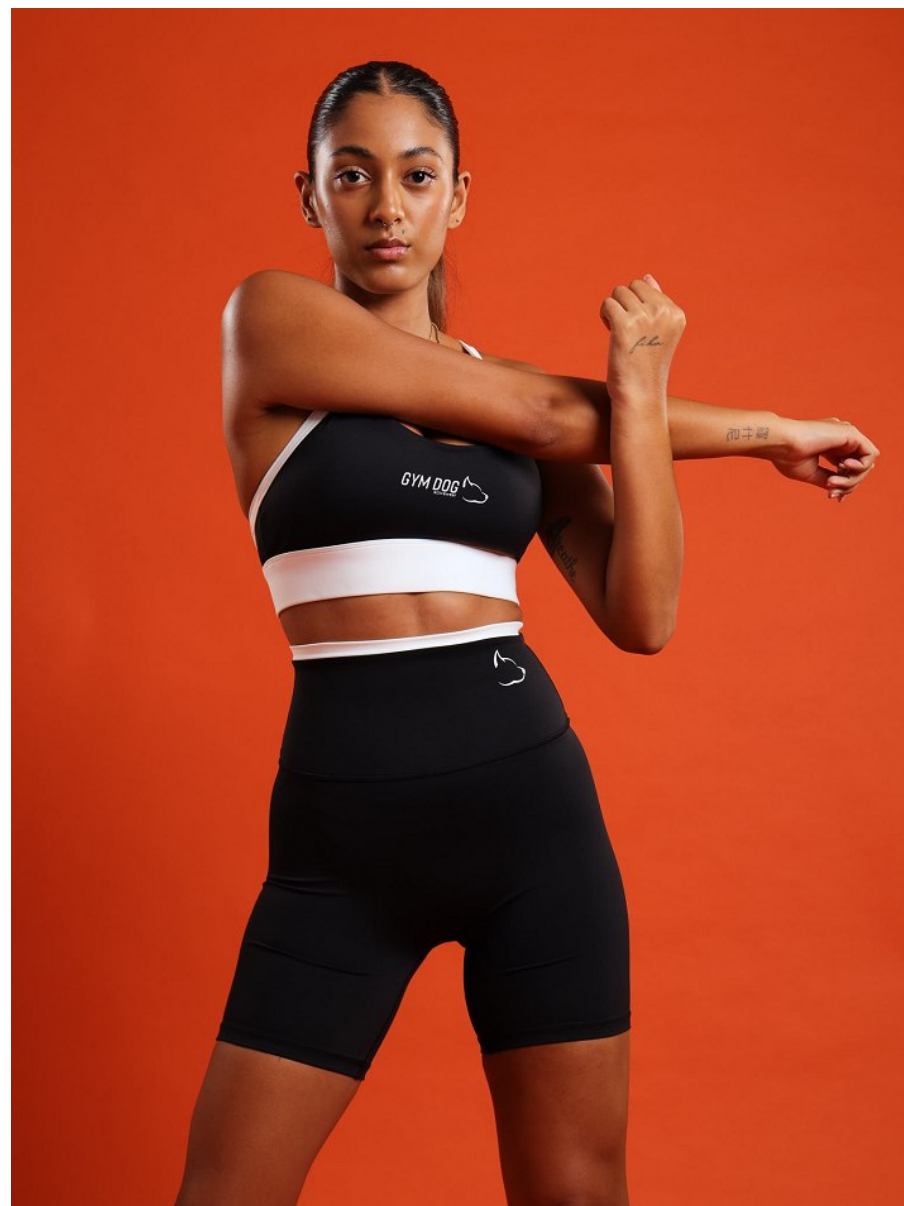

KALISTA PILLAY

Height: 162cm Bust: 79cm Waist: 64cm Hips: 94cm Shoe: 4 UK Hair: Light Brown Eyes: Dark Brown