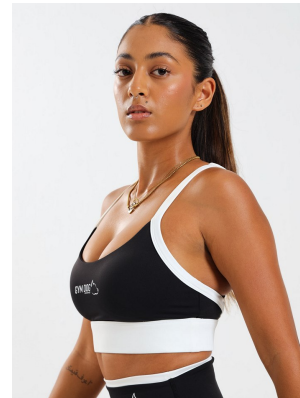

**citizen**  
*A Division Of Boss Models*

**KALISTA PILLAY**

Height: 162cm Bust: 79cm Waist: 64cm Hips: 94cm Shoe: 4 UK Hair: Light Brown Eyes: Dark Brown

## KALISTA PILLAY

Height: 162cm Bust: 79cm Waist: 64cm Hips: 94cm Shoe: 4 UK Hair: Light Brown Eyes: Dark Brown