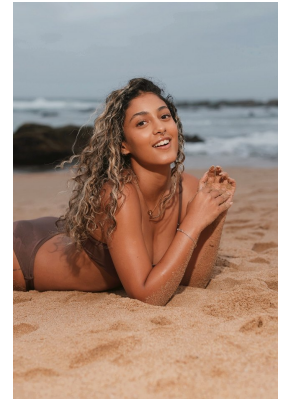

citizen

A Division Of Boss Models

KALISTA PILLAY

Height: 162cm Bust: 84cm Waist: 63cm Hips: 93cm Shoe: 4 UK Hair: Light Brown Eyes: Dark Brown

citizen
A Division Of Boss Models

KALISTA PILLAY

Height: 162cm Bust: 84cm Waist: 63cm Hips: 93cm Shoe: 4 UK Hair: Light Brown Eyes: Dark Brown