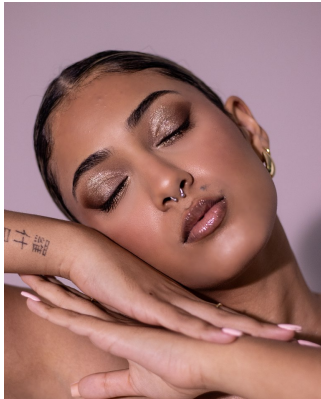

citizen

A Division Of Boss Models

KALISTA PILLAY

Height: 162cm Bust: 84cm Waist: 63cm Hips: 93cm Shoe: 4 UK Hair: Light Brown Eyes: Dark Brown

citizen
A Division Of Boss Models

KALISTA PILLAY

Height: 162cm Bust: 84cm Waist: 63cm Hips: 93cm Shoe: 4 UK Hair: Light Brown Eyes: Dark Brown