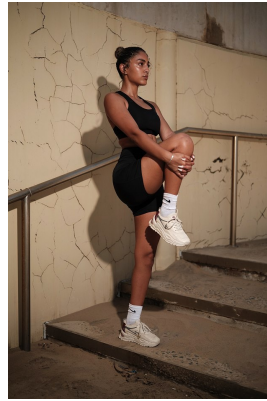

citizen

A Division Of Boss Models

KALISTA PILLAY

Height: 162cm Bust: 84cm Waist: 63cm Hips: 93cm Shoe: 4 UK Hair: Light Brown Eyes: Dark Brown

citizen
A Division Of Boss Models

KALISTA PILLAY

Height: 162cm Bust: 84cm Waist: 63cm Hips: 93cm Shoe: 4 UK Hair: Light Brown Eyes: Dark Brown