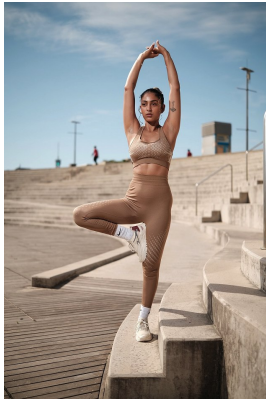

citizen

A Division Of Boss Models

KALISTA PILLAY

Height: 162cm Bust: 84cm Waist: 63cm Hips: 93cm Shoe: 4 UK Hair: Light Brown Eyes: Dark Brown

citizen
A Division Of Boss Models

KALISTA PILLAY

Height: 162cm Bust: 84cm Waist: 63cm Hips: 93cm Shoe: 4 UK Hair: Light Brown Eyes: Dark Brown