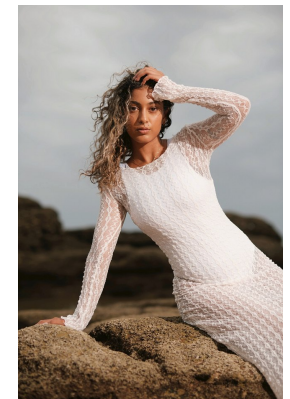

**citizen**  
*A Division Of Boss Models*

**KALISTA PILLAY**

Height: 162cm Bust: 79cm Waist: 64cm Hips: 94cm Shoe: 4 UK Hair: Light Brown Eyes: Dark Brown

## KALISTA PILLAY

Height: 162cm Bust: 79cm Waist: 64cm Hips: 94cm Shoe: 4 UK Hair: Light Brown Eyes: Dark Brown