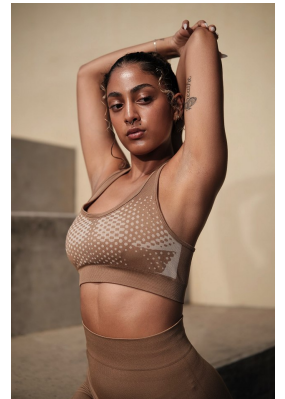

citizen

A Division Of Boss Models

KALISTA PILLAY

Height: 162cm Bust: 84cm Waist: 63cm Hips: 93cm Shoe: 4 UK Hair: Light Brown Eyes: Dark Brown

citizen
A Division Of Boss Models

KALISTA PILLAY

Height: 162cm Bust: 84cm Waist: 63cm Hips: 93cm Shoe: 4 UK Hair: Light Brown Eyes: Dark Brown