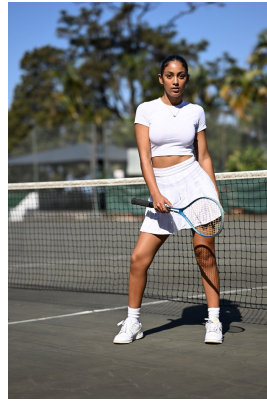

citizen

A Division Of Boss Models

KALISTA PILLAY

Height: 162cm Bust: 79cm Waist: 64cm Hips: 94cm Shoe: 4 UK Hair: Light Brown Eyes: Dark Brown