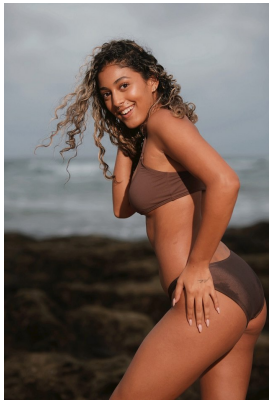

citizen

A Division Of Boss Models

KALISTA PILLAY

Height: 162cm Bust: 84cm Waist: 63cm Hips: 93cm Shoe: 4 UK Hair: Light Brown Eyes: Dark Brown

citizen
A Division Of Boss Models

KALISTA PILLAY

Height: 162cm Bust: 84cm Waist: 63cm Hips: 93cm Shoe: 4 UK Hair: Light Brown Eyes: Dark Brown