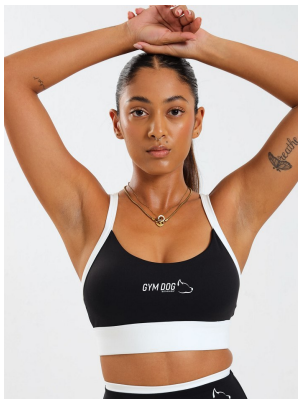

**citizen**  
*A Division Of Boss Models*

**KALISTA PILLAY**

Height: 162cm Bust: 79cm Waist: 64cm Hips: 94cm Shoe: 4 UK Hair: Light Brown Eyes: Dark Brown

# citizen

A Division Of Boss Models

## KALISTA PILLAY

Height: 162cm Bust: 79cm Waist: 64cm Hips: 94cm Shoe: 4 UK Hair: Light Brown Eyes: Dark Brown