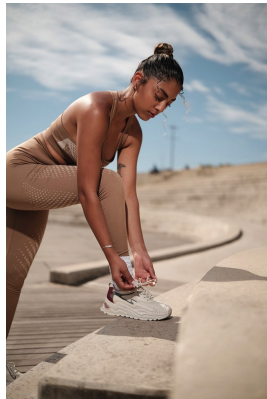

citizen

A Division Of Boss Models

KALISTA PILLAY

Height: 162cm Bust: 84cm Waist: 63cm Hips: 93cm Shoe: 4 UK Hair: Light Brown Eyes: Dark Brown

citizen
A Division Of Boss Models

KALISTA PILLAY

Height: 162cm Bust: 84cm Waist: 63cm Hips: 93cm Shoe: 4 UK Hair: Light Brown Eyes: Dark Brown