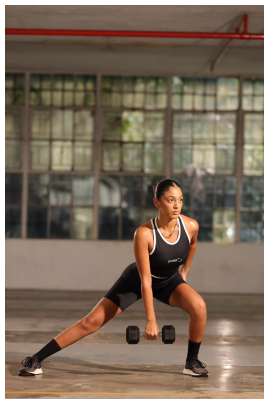

**citizen**  
*A Division Of Boss Models*

**KALISTA PILLAY**

Height: 162cm Bust: 79cm Waist: 64cm Hips: 94cm Shoe: 4 UK Hair: Light Brown Eyes: Dark Brown

## KALISTA PILLAY

Height: 162cm Bust: 79cm Waist: 64cm Hips: 94cm Shoe: 4 UK Hair: Light Brown Eyes: Dark Brown