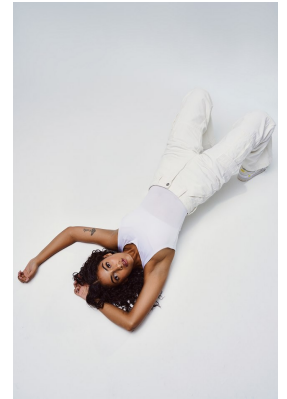

citizen

A Division Of Boss Models

KALISTA PILLAY

Height: 162cm Bust: 84cm Waist: 63cm Hips: 93cm Shoe: 4 UK Hair: Light Brown Eyes: Dark Brown

citizen
A Division Of Boss Models

KALISTA PILLAY

Height: 162cm Bust: 84cm Waist: 63cm Hips: 93cm Shoe: 4 UK Hair: Light Brown Eyes: Dark Brown