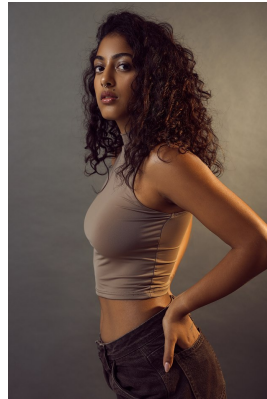

citizen

A Division Of Boss Models

KALISTA PILLAY

Height: 162cm Bust: 84cm Waist: 63cm Hips: 93cm Shoe: 4 UK Hair: Light Brown Eyes: Dark Brown

citizen
A Division Of Boss Models

KALISTA PILLAY

Height: 162cm Bust: 84cm Waist: 63cm Hips: 93cm Shoe: 4 UK Hair: Light Brown Eyes: Dark Brown