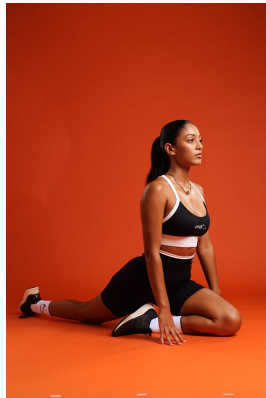

**citizen**  
*A Division Of Boss Models*

**KALISTA PILLAY**

Height: 162cm Bust: 79cm Waist: 64cm Hips: 94cm Shoe: 4 UK Hair: Light Brown Eyes: Dark Brown

## KALISTA PILLAY

Height: 162cm Bust: 79cm Waist: 64cm Hips: 94cm Shoe: 4 UK Hair: Light Brown Eyes: Dark Brown