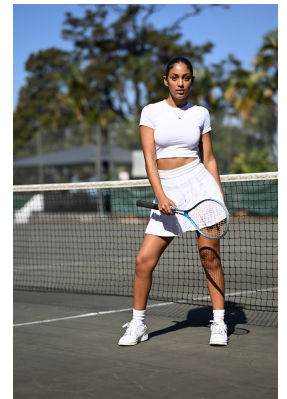

citizen

A Division Of Boss Models

KALISTA PILLAY

Height: 162cm Bust: 84cm Waist: 63cm Hips: 93cm Shoe: 4 UK Hair: Light Brown Eyes: Dark Brown

citizen
A Division Of Boss Models

KALISTA PILLAY

Height: 162cm Bust: 84cm Waist: 63cm Hips: 93cm Shoe: 4 UK Hair: Light Brown Eyes: Dark Brown