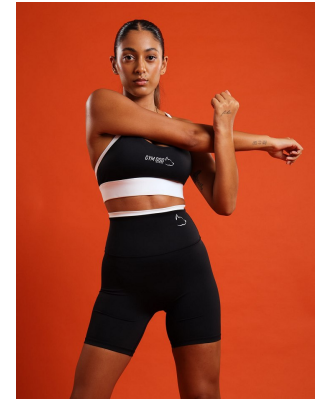

**citizen**  
*A Division Of Boss Models*

**KALISTA PILLAY**

Height: 162cm Bust: 79cm Waist: 64cm Hips: 94cm Shoe: 4 UK Hair: Light Brown Eyes: Dark Brown

## KALISTA PILLAY

Height: 162cm Bust: 79cm Waist: 64cm Hips: 94cm Shoe: 4 UK Hair: Light Brown Eyes: Dark Brown