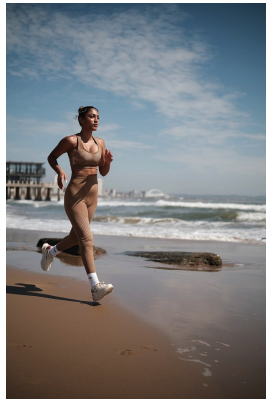

citizen

A Division Of Boss Models

KALISTA PILLAY

Height: 162cm Bust: 84cm Waist: 63cm Hips: 93cm Shoe: 4 UK Hair: Light Brown Eyes: Dark Brown

citizen
A Division Of Boss Models

KALISTA PILLAY

Height: 162cm Bust: 84cm Waist: 63cm Hips: 93cm Shoe: 4 UK Hair: Light Brown Eyes: Dark Brown