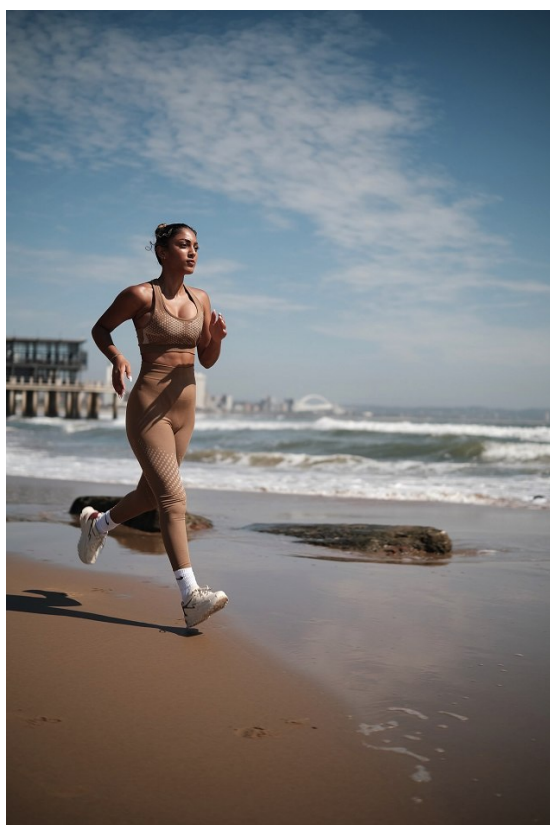

citizen
A Division Of Boss Models

KALISTA PILLAY

Height: 162cm Bust: 84cm Waist: 63cm Hips: 93cm Shoe: 4 UK Hair: Light Brown Eyes: Dark Brown