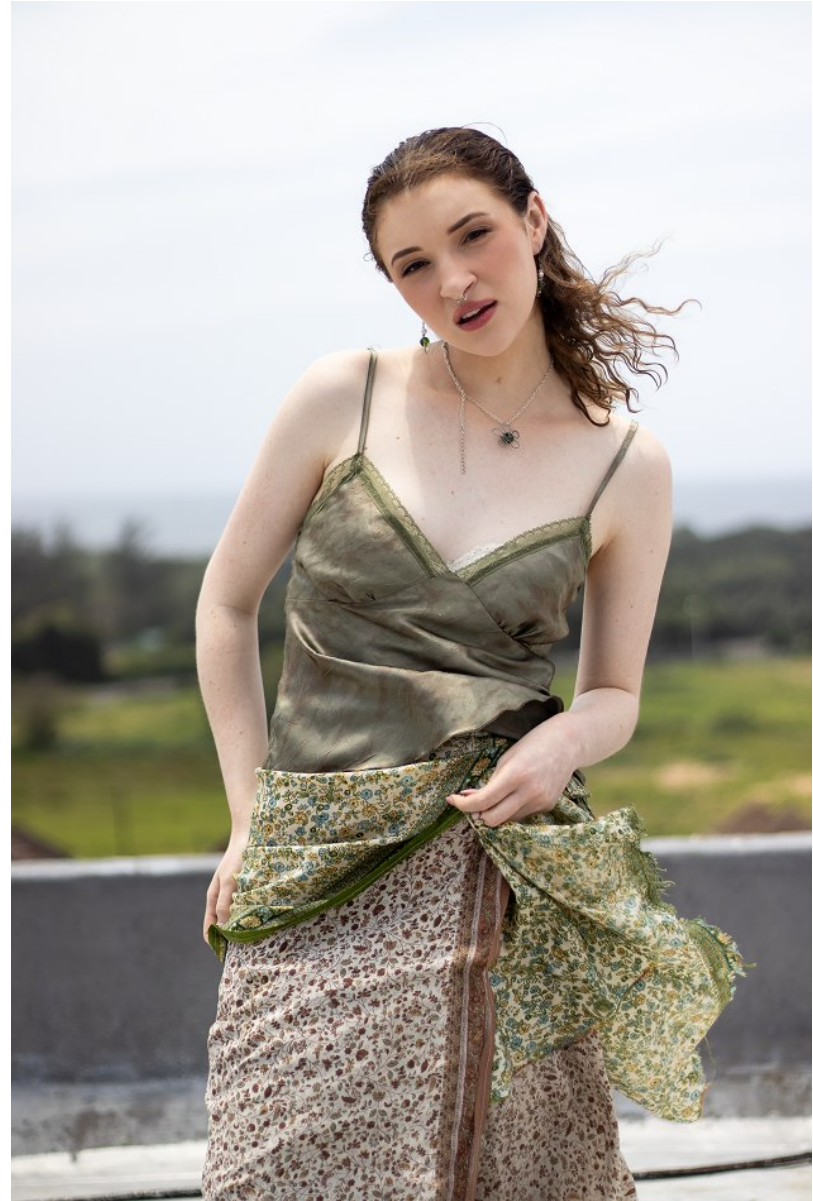

KELSEY - GRACE SCHOLTZ

Height: 167cm Bust: 81cm Waist: 65cm Hips: 92cm Shoe: 5 UK Hair: Light Brown Eyes: Hazel