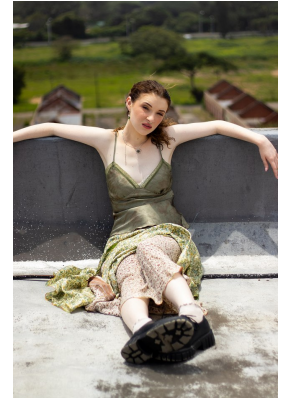

**citizen**  
*A Division Of Boss Models*

**KELSEY - GRACE SCHOLTZ**

Height: 167cm Bust: 81cm Waist: 65cm Hips: 92cm Shoe: 5 UK Hair: Light Brown Eyes: Hazel

**citizen**  
*A Division Of Boss Models*

**KELSEY - GRACE SCHOLTZ**

Height: 167cm Bust: 81cm Waist: 65cm Hips: 92cm Shoe: 5 UK Hair: Light Brown Eyes: Hazel