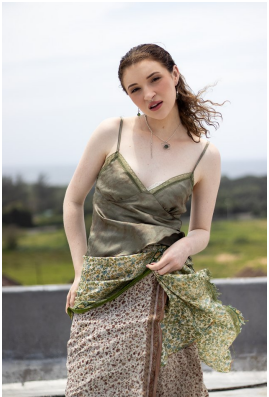

**citizen**  
*A Division Of Boss Models*

**KELSEY - GRACE SCHOLTZ**

Height: 167cm Bust: 81cm Waist: 65cm Hips: 92cm Shoe: 5 UK Hair: Light Brown Eyes: Hazel

**citizen**  
*A Division Of Boss Models*

**KELSEY - GRACE SCHOLTZ**

Height: 167cm Bust: 81cm Waist: 65cm Hips: 92cm Shoe: 5 UK Hair: Light Brown Eyes: Hazel