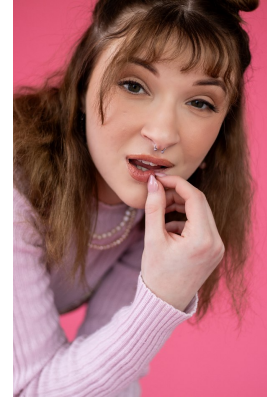

**citizen**  
*A Division Of Boss Models*

**KELSEY - GRACE SCHOLTZ**

Height: 167cm Bust: 81cm Waist: 65cm Hips: 92cm Shoe: 5 UK Hair: Light Brown Eyes: Hazel

**citizen**  
*A Division Of Boss Models*

**KELSEY - GRACE SCHOLTZ**

Height: 167cm Bust: 81cm Waist: 65cm Hips: 92cm Shoe: 5 UK Hair: Light Brown Eyes: Hazel