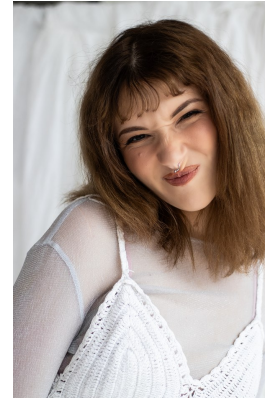

citizen
A Division Of Boss Models

KELSEY - GRACE SCHOLTZ

Height: 167cm Bust: 81cm Waist: 65cm Hips: 92cm Shoe: 5 UK Hair: Light Brown Eyes: Hazel

citizen
A Division Of Boss Models

KELSEY - GRACE SCHOLTZ

Height: 167cm Bust: 81cm Waist: 65cm Hips: 92cm Shoe: 5 UK Hair: Light Brown Eyes: Hazel