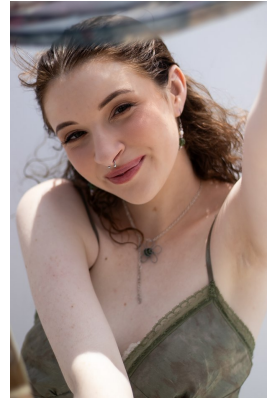

**citizen**  
*A Division Of Boss Models*

**KELSEY - GRACE SCHOLTZ**

Height: 167cm Bust: 81cm Waist: 65cm Hips: 92cm Shoe: 5 UK Hair: Light Brown Eyes: Hazel

**citizen**  
*A Division Of Boss Models*

**KELSEY - GRACE SCHOLTZ**

Height: 167cm Bust: 81cm Waist: 65cm Hips: 92cm Shoe: 5 UK Hair: Light Brown Eyes: Hazel