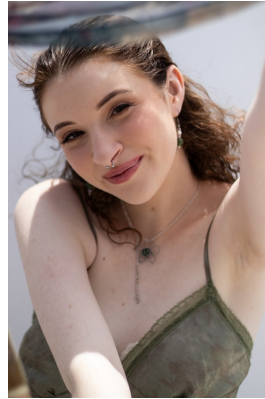

citizen
A Division Of Boss Models

KELSEY - GRACE SCHOLTZ

Height: 167cm Bust: 81cm Waist: 65cm Hips: 92cm Shoe: 5 UK Hair: Light Brown Eyes: Hazel

citizen
A Division Of Boss Models

KELSEY - GRACE SCHOLTZ

Height: 167cm Bust: 81cm Waist: 65cm Hips: 92cm Shoe: 5 UK Hair: Light Brown Eyes: Hazel