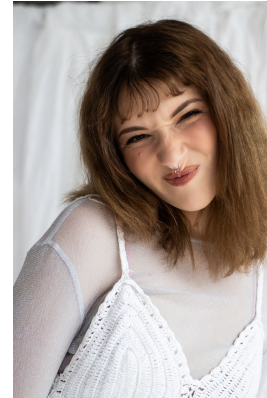

**citizen**  
*A Division Of Boss Models*

**KELSEY - GRACE SCHOLTZ**

Height: 167cm Bust: 81cm Waist: 65cm Hips: 92cm Shoe: 5 UK Hair: Light Brown Eyes: Hazel

**citizen**  
*A Division Of Boss Models*

**KELSEY - GRACE SCHOLTZ**

Height: 167cm Bust: 81cm Waist: 65cm Hips: 92cm Shoe: 5 UK Hair: Light Brown Eyes: Hazel