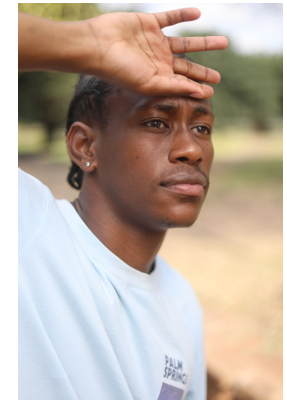

citizen
A Division Of Boss Models

TSHEPO MORAKA

Height: 169cm Chest: 89cm Waist: 74cm Shoe: 6 UK Hair: Black Eyes: Brown