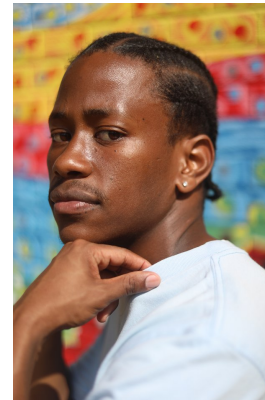

citizen
A Division Of Boss Models

TSHEPO MORAKA

Height: 169cm Chest: 89cm Waist: 74cm Shoe: 6 UK Hair: Black Eyes: Brown