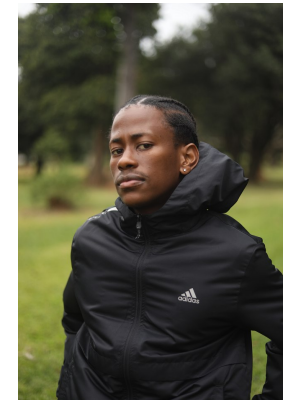

citizen
A Division Of Boss Models

TSHEPO MORAKA

Height: 169cm Chest: 89cm Waist: 74cm Shoe: 6 UK Hair: Black Eyes: Brown