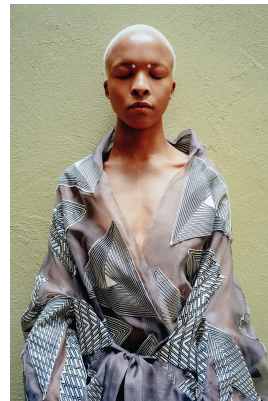

citizen

A Division Of Boss Models

MINENHLE SIBISI

Height: 174cm Bust: 75cm Waist: 62cm Hips: 86cm Shoe: 6 UK Hair: Blonde Eyes: Brown

citizen
A Division Of Boss Models

MINENHLE SIBISI

Height: 174cm Bust: 75cm Waist: 62cm Hips: 86cm Shoe: 6 UK Hair: Blonde Eyes: Brown