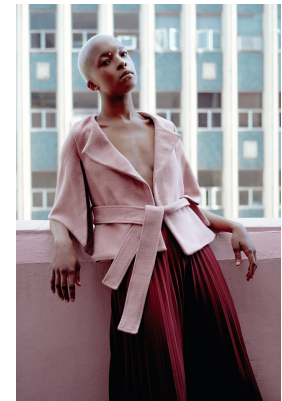

citizen

A Division Of Boss Models

MINENHLE SIBISI

Height: 174cm Bust: 75cm Waist: 62cm Hips: 86cm Shoe: 6 UK Hair: Blonde Eyes: Brown

citizen
A Division Of Boss Models

MINENHLE SIBISI

Height: 174cm Bust: 75cm Waist: 62cm Hips: 86cm Shoe: 6 UK Hair: Blonde Eyes: Brown