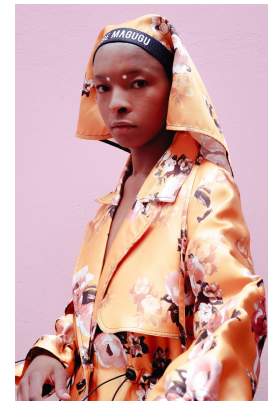

citizen

A Division Of Boss Models

MINENHLE SIBISI

Height: 174cm Bust: 75cm Waist: 62cm Hips: 86cm Shoe: 6 UK Hair: Blonde Eyes: Brown

citizen
A Division Of Boss Models

MINENHLE SIBISI

Height: 174cm Bust: 75cm Waist: 62cm Hips: 86cm Shoe: 6 UK Hair: Blonde Eyes: Brown