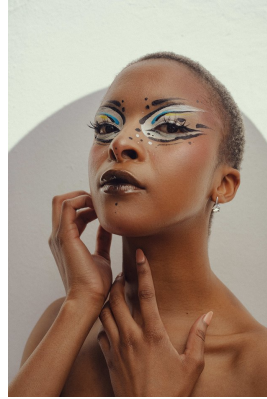

citizen

A Division Of Boss Models

MINENHLE SIBISI

Height: 174cm Bust: 75cm Waist: 62cm Hips: 86cm Shoe: 6 UK Hair: Blonde Eyes: Brown

citizen
A Division Of Boss Models

MINENHLE SIBISI

Height: 174cm Bust: 75cm Waist: 62cm Hips: 86cm Shoe: 6 UK Hair: Blonde Eyes: Brown