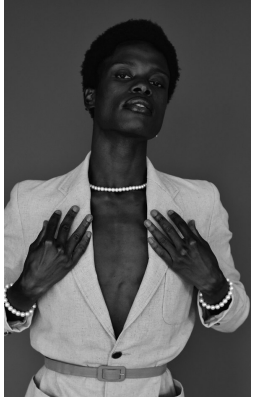

**citizen**  
*A Division Of Boss Models*

**AYA MTHEMBU**

Height: 183cm Chest: 88cm Waist: 76cm Shoe: 9 UK Hair: Black Eyes: Black