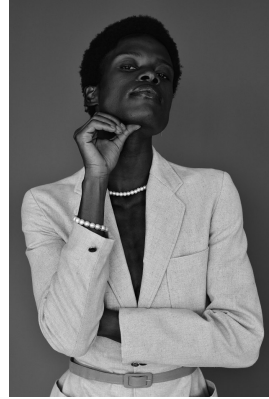

**citizen**  
*A Division Of Boss Models*

**AYA MTHEMBU**

Height: 183cm Chest: 88cm Waist: 76cm Shoe: 9 UK Hair: Black Eyes: Black