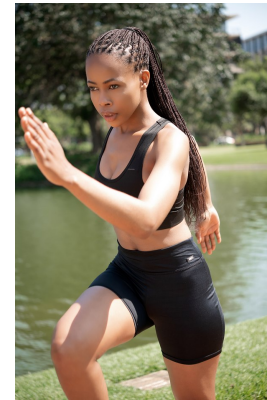

# citizen

A Division Of Boss Models

## MIYANDA LUTHULI

Height: 164cm Bust: 76cm Waist: 60cm Hips: 97cm Shoe: 4 UK Hair: Black Eyes: Black