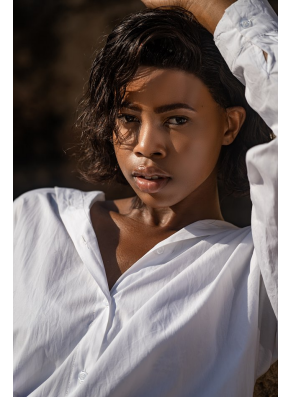

# citizen

A Division Of Boss Models

## MIYANDA LUTHULI

Height: 164cm Bust: 76cm Waist: 60cm Hips: 97cm Shoe: 4 UK Hair: Black Eyes: Black