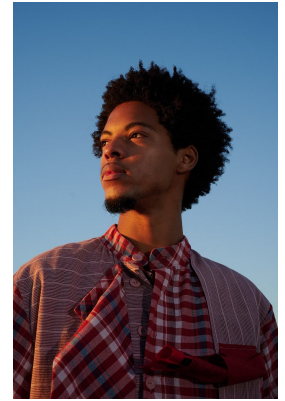

citizen

A Division Of Boss Models

MTHOKO LANGA

Height: 185cm Chest: 87cm Waist: 83cm Shoe: 11 UK Hair: Black Eyes: Brown