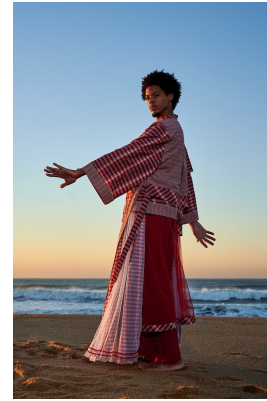

citizen

A Division Of Boss Models

MTHOKO LANGA

Height: 185cm Chest: 87cm Waist: 83cm Shoe: 11 UK Hair: Black Eyes: Brown