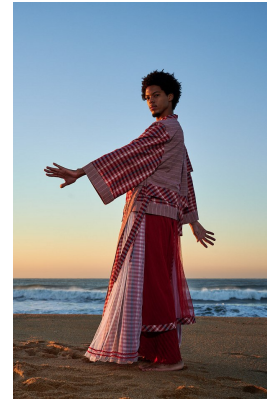

**citizen**  
*A Division Of Boss Models*

**MTHOKO LANGA**

Height: 185cm Chest: 87cm Waist: 83cm Shoe: 11 UK Hair: Black Eyes: Brown