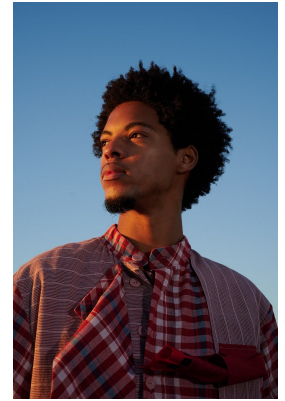

**citizen**  
*A Division Of Boss Models*

**MTHOKO LANGA**

Height: 185cm Chest: 87cm Waist: 83cm Shoe: 11 UK Hair: Black Eyes: Brown