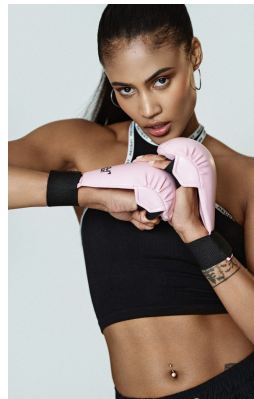

# BOSS MODELS

CAPE TOWN

## ALEX JAY

Height: 178cm Bust: 88cm Waist: 64cm Hips: 88cm Shoe: 6 UK Hair: Dark Brown Eyes: Dark Brown