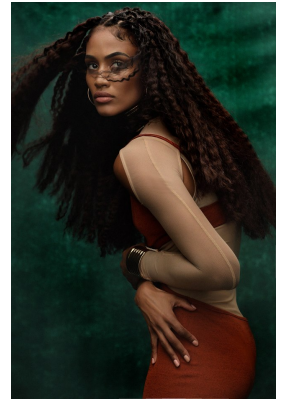

# BOSS MODELS

CAPE TOWN

## ALEX JAY

Height: 178cm Bust: 88cm Waist: 64cm Hips: 88cm Shoe: 6 UK Hair: Dark Brown Eyes: Dark Brown