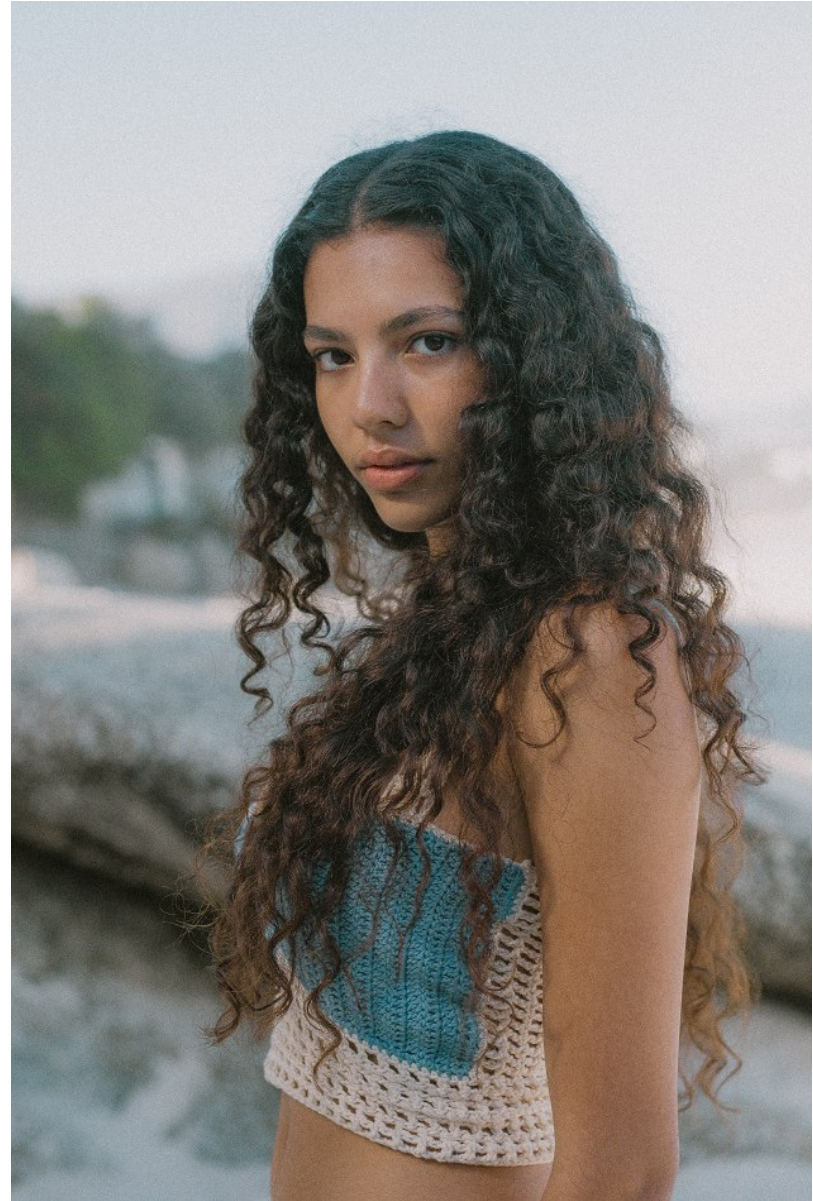

BOSS MODELS

CAPE TOWN

CAITLIN PILLAY

Height: 177cm Bust: 89cm Waist: 66cm Hips: 96cm Shoe: 8 UK Hair: Dark Brown Eyes: Brown