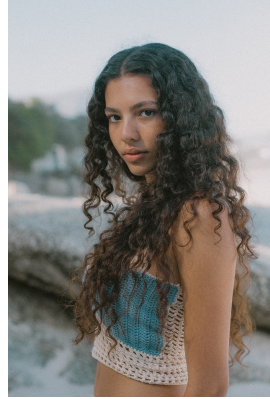

# BOSS MODELS

CAPE TOWN

CAITLIN PILLAY

Height: 177cm Bust: 89cm Waist: 66cm Hips: 96cm Shoe: 8 UK Hair: Dark Brown Eyes: Brown

# BOSS MODELS

CAPE TOWN