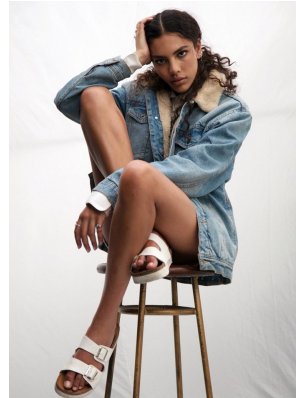

# BOSS MODELS

CAPE TOWN

CAITLIN PILLAY

Height: 177cm Bust: 89cm Waist: 66cm Hips: 96cm Shoe: 8 UK Hair: Dark Brown Eyes: Brown

# BOSS MODELS

CAPE TOWN