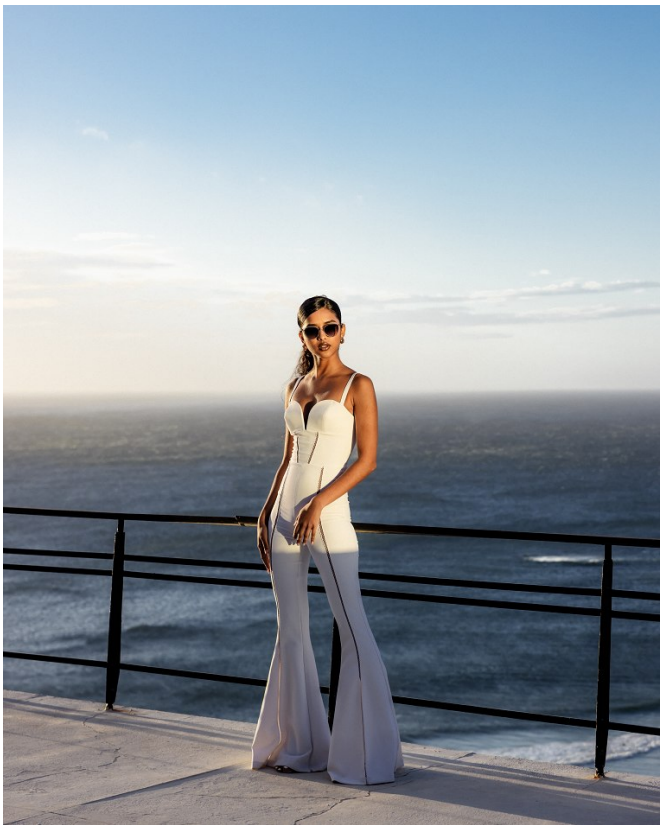

BOSS MODELS

CAPE TOWN

HUMAIRAH BAY

Height: 172cm Bust: 77cm Waist: 60cm Hips: 89cm Shoe: 6 UK Hair: Black Eyes: Brown