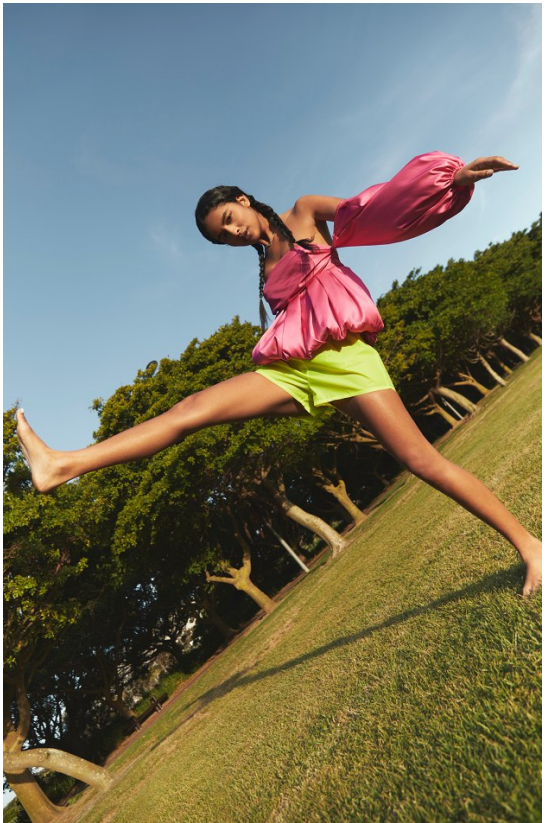

BOSS MODELS

CAPE TOWN

HUMAIRAH BAY

Height: 172cm Bust: 77cm Waist: 60cm Hips: 89cm Shoe: 6 UK Hair: Black Eyes: Brown