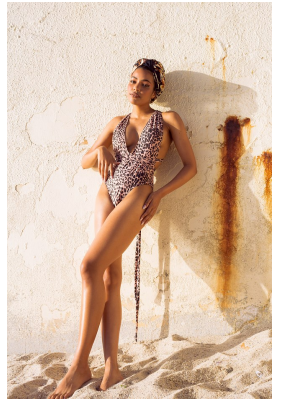

BOSS MODELS

CAPE TOWN

ELIZABETH MODOLA

Height: 172cm Bust: 83cm Waist: 64cm Hips: 90cm Shoe: 6.5 UK Hair: Dark Brown Eyes: Brown