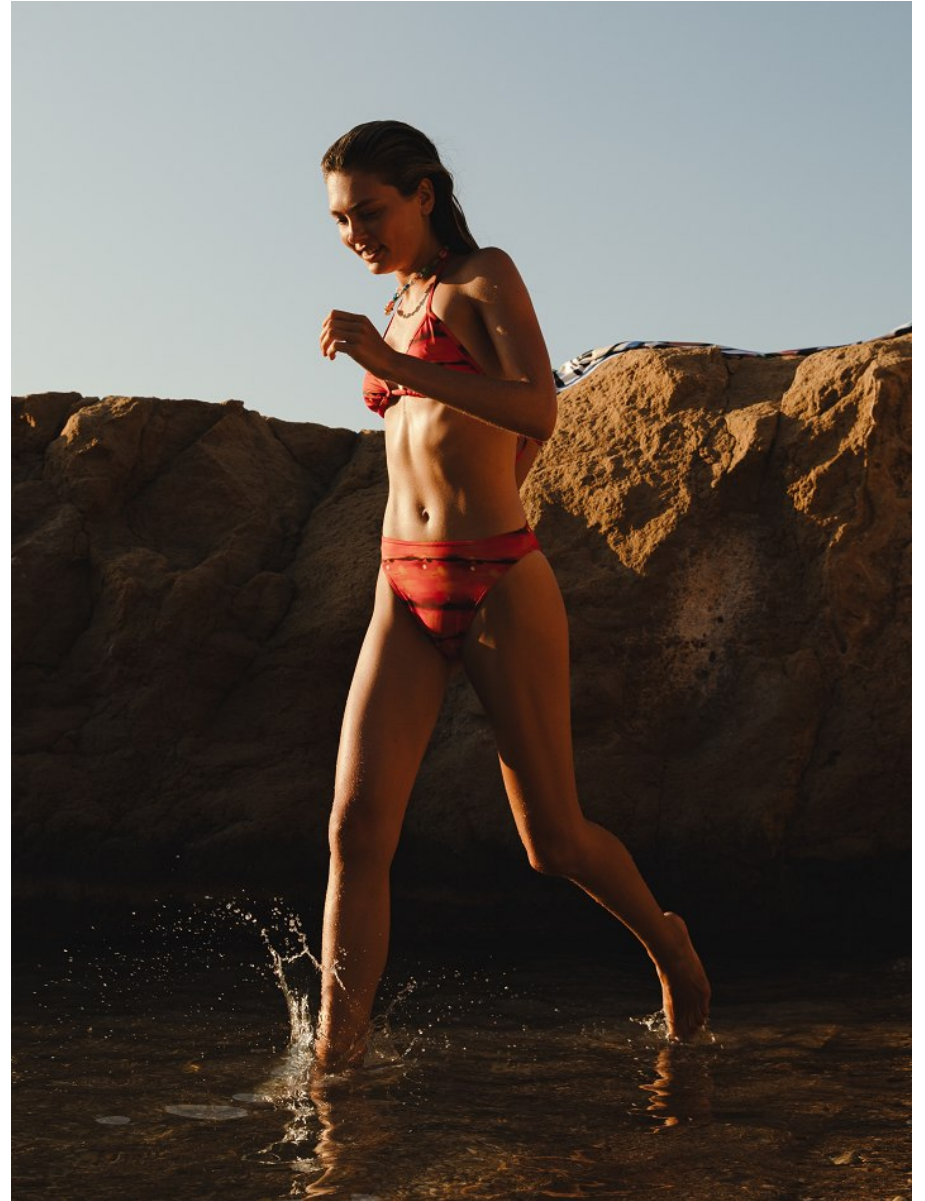

BOSS MODELS

CAPE TOWN

SOPHIE MISZEWSKI

Height: 176cm Bust: 81cm Waist: 61cm Hips: 85cm Shoe: 6 UK Hair: Blonde

BOSS MODELS

CAPE TOWN

SOPHIE MISZEWSKI

Height: 176cm Bust: 81cm Waist: 61cm Hips: 85cm Shoe: 6 UK Hair: Blonde