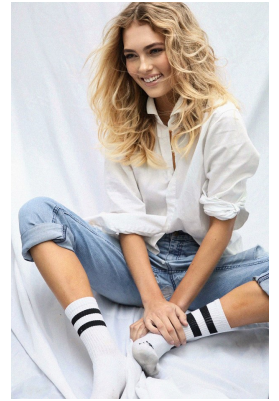

BOSS MODELS

CAPE TOWN

SOPHIE MISZEWSKI

Height: 176cm Bust: 81cm Waist: 61cm Hips: 85cm Shoe: 6 UK Hair: Blonde

BOSS MODELS

CAPE TOWN

SOPHIE MISZEWSKI

Height: 176cm Bust: 81cm Waist: 61cm Hips: 85cm Shoe: 6 UK Hair: Blonde