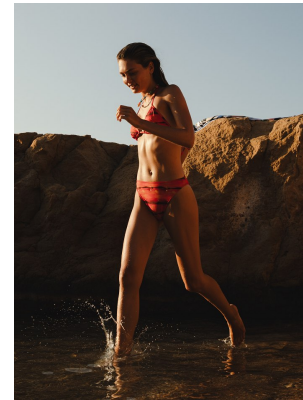

BOSS MODELS

CAPE TOWN

SOPHIE MISZEWSKI

Height: 176cm Bust: 81cm Waist: 61cm Hips: 85cm Shoe: 6 UK Hair: Blonde

BOSS MODELS

CAPE TOWN

SOPHIE MISZEWSKI

Height: 176cm Bust: 81cm Waist: 61cm Hips: 85cm Shoe: 6 UK Hair: Blonde