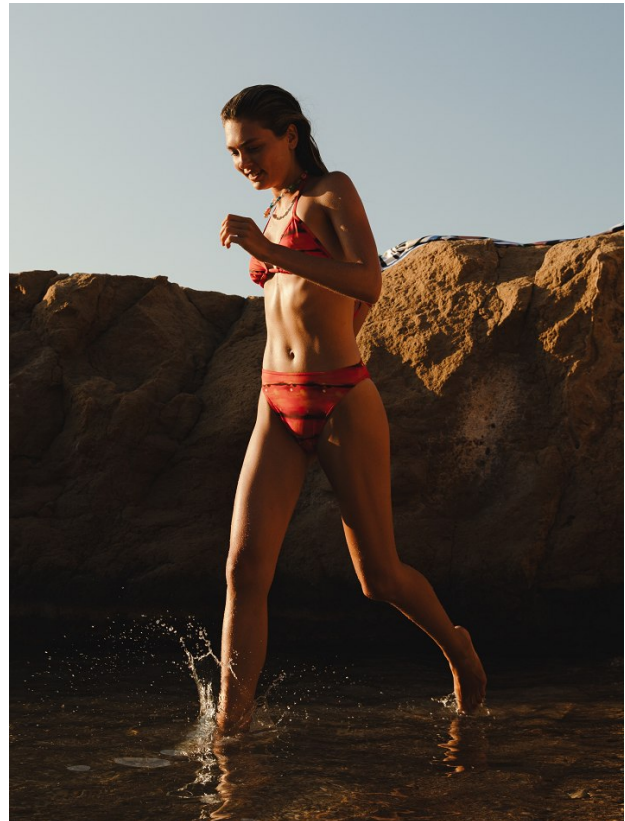

BOSS MODELS

CAPE TOWN

SOPHIE MISZEWSKI

Height: 176cm Bust: 81cm Waist: 61cm Hips: 85cm Shoe: 6 UK Hair: Blonde

BOSS MODELS

CAPE TOWN

SOPHIE MISZEWSKI

Height: 176cm Bust: 81cm Waist: 61cm Hips: 85cm Shoe: 6 UK Hair: Blonde

BOSS MODELS

CAPE TOWN

SOPHIE MISZEWSKI

Height: 176cm Bust: 81cm Waist: 61cm Hips: 85cm Shoe: 6 UK Hair: Blonde