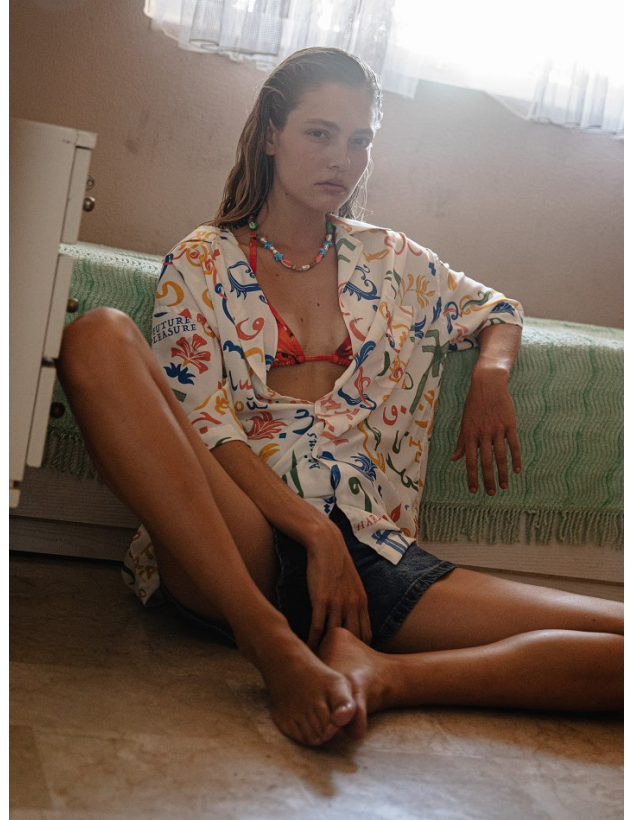

BOSS MODELS

CAPE TOWN

SOPHIE MISZEWSKI

Height: 176cm Bust: 81cm Waist: 61cm Hips: 85cm Shoe: 6 UK Hair: Blonde

BOSS MODELS

CAPE TOWN

SOPHIE MISZEWSKI

Height: 176cm Bust: 81cm Waist: 61cm Hips: 85cm Shoe: 6 UK Hair: Blonde