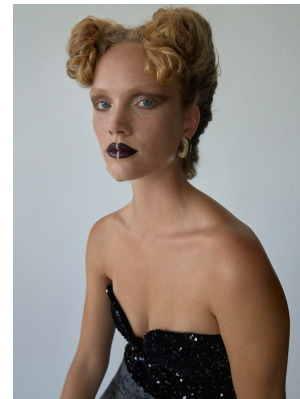

# BOSS MODELS

CAPE TOWN

## CANDICE BRINK

Height: 184cm Bust: 88cm Waist: 68cm Hips: 96cm Shoe: 7 UK Hair: Blonde Eyes: Blue