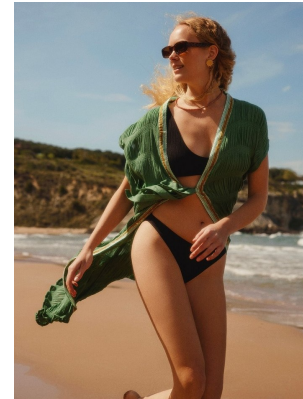

BOSS MODELS

CAPE TOWN

CANDICE BRINK

Height: 184cm Bust: 88cm Waist: 68cm Hips: 96cm Shoe: 7 UK Hair: Blonde Eyes: Blue