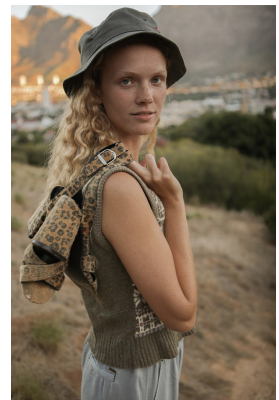

# BOSS MODELS

CAPE TOWN

## CANDICE BRINK

Height: 184cm Bust: 88cm Waist: 68cm Hips: 96cm Shoe: 7 UK Hair: Blonde Eyes: Blue