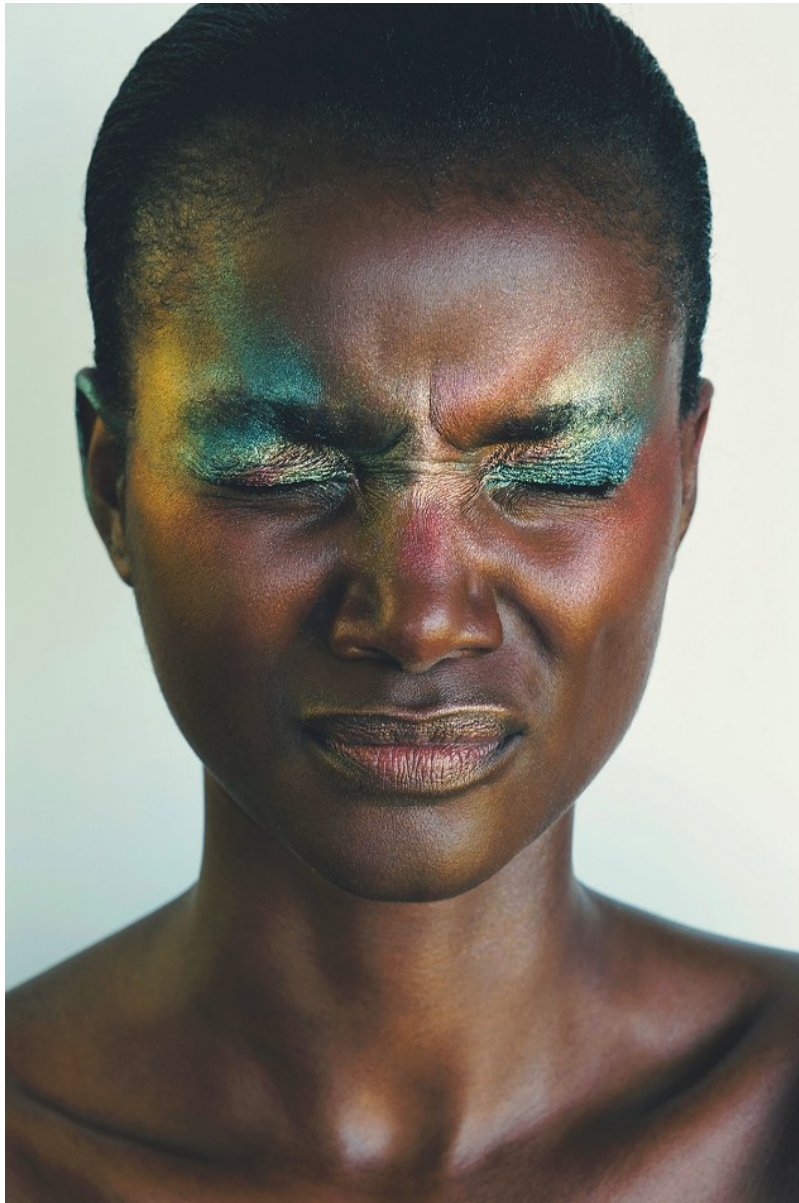

SIA LYIMO

BOSS MODELS

CAPE TOWN

Height: 175cm Bust: 83cm Waist: 65cm Hips: 95cm Shoe: 6 UK Hair: Black Eyes: Brown