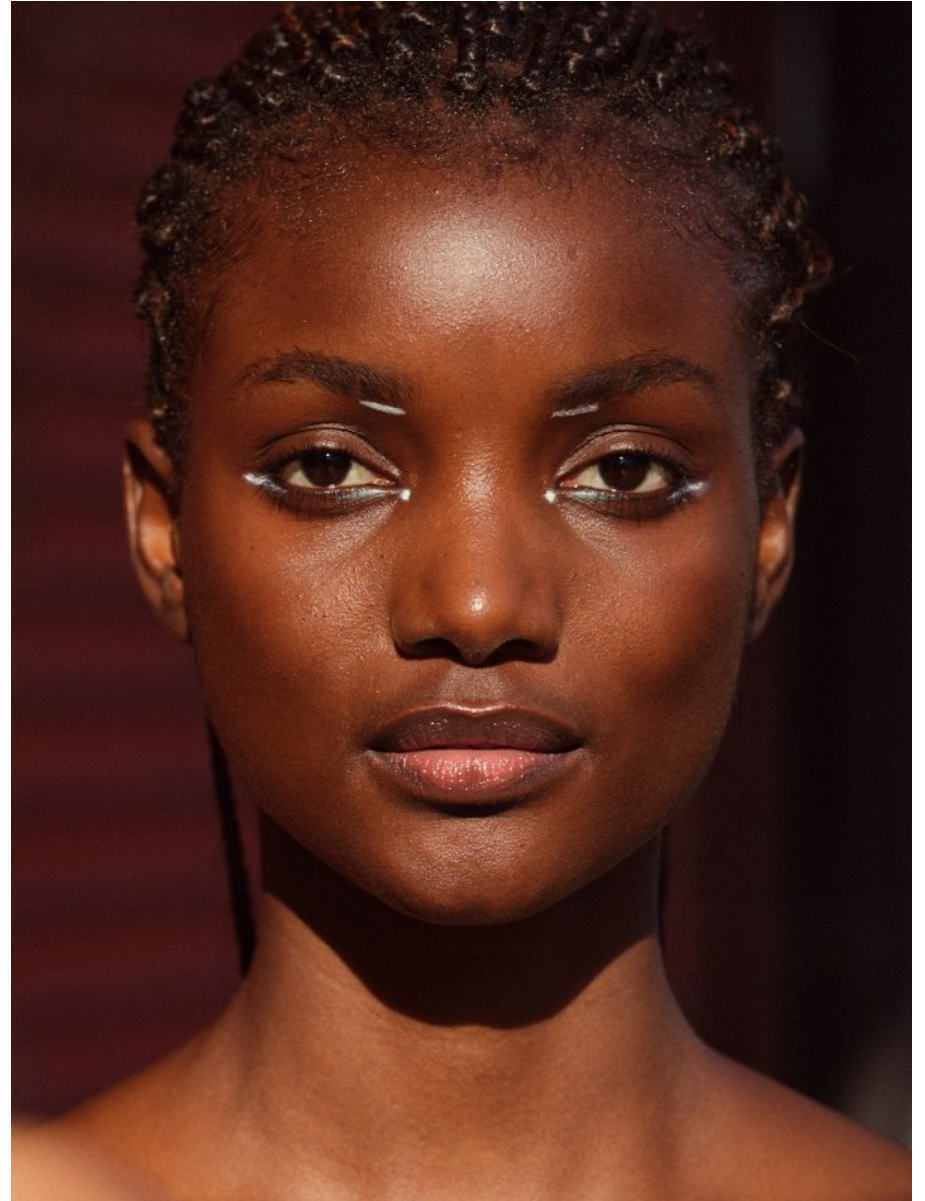

BOSS MODELS

CAPE TOWN

SIA LYIMO

Height: 175cm Bust: 83cm Waist: 65cm Hips: 95cm Shoe: 6 UK Hair: Black Eyes: Brown

BOSS MODELS

CAPE TOWN

SIA LYIMO

Height: 175cm Bust: 83cm Waist: 65cm Hips: 95cm Shoe: 6 UK Hair: Black Eyes: Brown