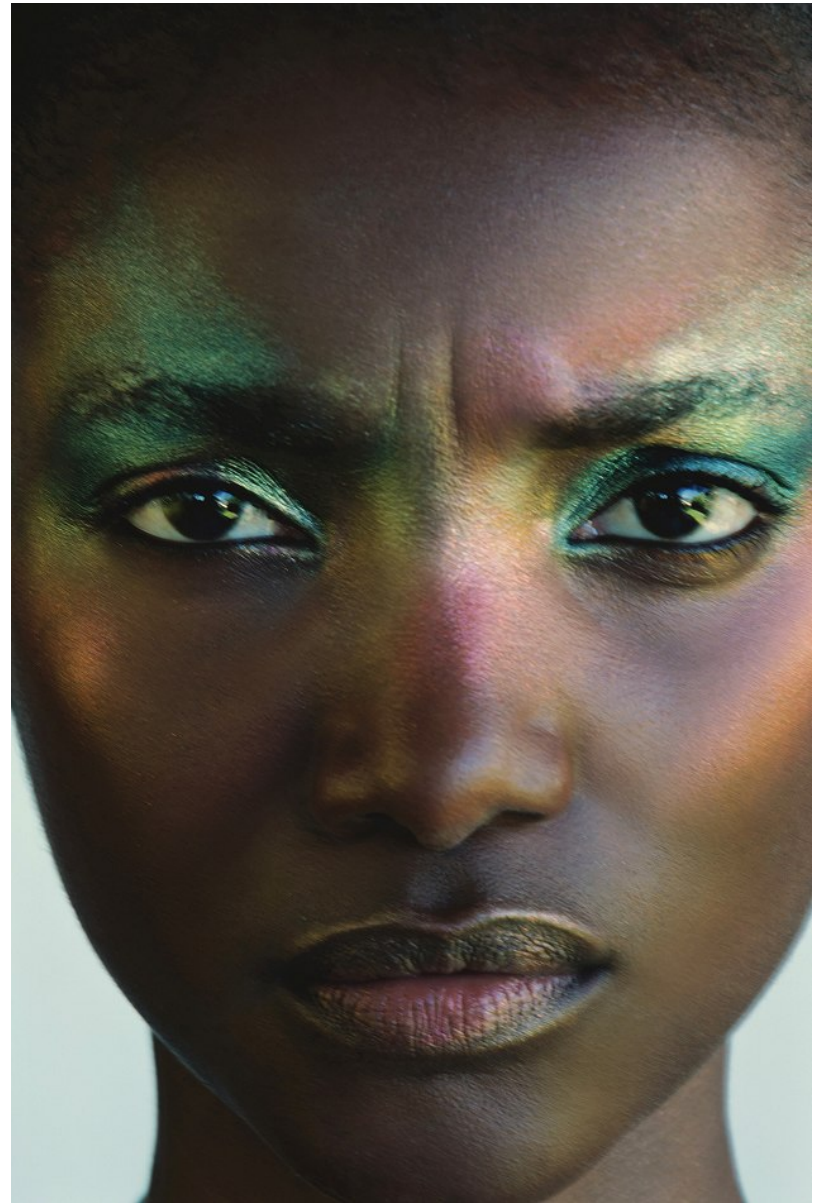

BOSS MODELS

CAPE TOWN

Height: 175cm Bust: 83cm Waist: 65cm Hips: 95cm Shoe: 6 UK Hair: Black Eyes: Brown