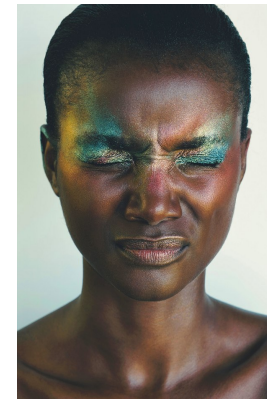

BOSS MODELS

CAPE TOWN

SIA LYIMO

Height: 175cm Bust: 83cm Waist: 65cm Hips: 95cm Shoe: 6 UK Hair: Black Eyes: Brown

BOSS MODELS

CAPE TOWN

SIA LYIMO

Height: 175cm Bust: 83cm Waist: 65cm Hips: 95cm Shoe: 6 UK Hair: Black Eyes: Brown

BOSS MODELS

CAPE TOWN

SIA LYIMO

Height: 175cm Bust: 83cm Waist: 65cm Hips: 95cm Shoe: 6 UK Hair: Black Eyes: Brown