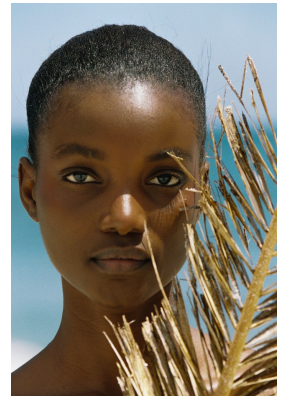

BOSS MODELS

CAPE TOWN

SIA LYIMO

Height: 175cm Bust: 83cm Waist: 65cm Hips: 95cm Shoe: 6 UK Hair: Black Eyes: Brown

BOSS MODELS

CAPE TOWN

SIA LYIMO

Height: 175cm Bust: 83cm Waist: 65cm Hips: 95cm Shoe: 6 UK Hair: Black Eyes: Brown

BOSS MODELS

CAPE TOWN

SIA LYIMO

Height: 175cm Bust: 83cm Waist: 65cm Hips: 95cm Shoe: 6 UK Hair: Black Eyes: Brown