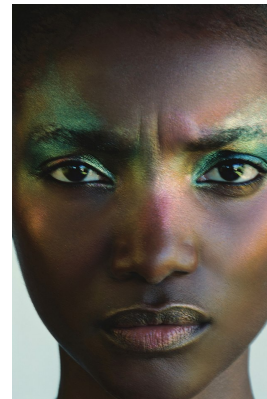

BOSS MODELS

CAPE TOWN

SIA LYIMO

Height: 175cm Bust: 83cm Waist: 65cm Hips: 95cm Shoe: 6 UK Hair: Black Eyes: Brown

BOSS MODELS

CAPE TOWN

SIA LYIMO

Height: 175cm Bust: 83cm Waist: 65cm Hips: 95cm Shoe: 6 UK Hair: Black Eyes: Brown

BOSS MODELS

CAPE TOWN

SIA LYIMO

Height: 175cm Bust: 83cm Waist: 65cm Hips: 95cm Shoe: 6 UK Hair: Black Eyes: Brown