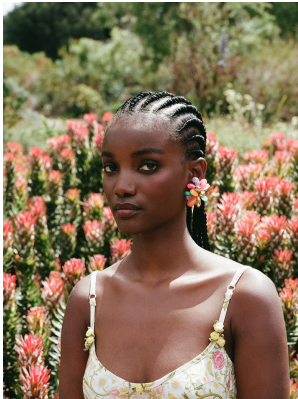

BOSS MODELS

CAPE TOWN

SIA LYIMO

Height: 175cm Bust: 83cm Waist: 65cm Hips: 95cm Shoe: 6 UK Hair: Black Eyes: Brown

BOSS MODELS

CAPE TOWN

SIA LYIMO

Height: 175cm Bust: 83cm Waist: 65cm Hips: 95cm Shoe: 6 UK Hair: Black Eyes: Brown

BOSS MODELS

CAPE TOWN

SIA LYIMO

Height: 175cm Bust: 83cm Waist: 65cm Hips: 95cm Shoe: 6 UK Hair: Black Eyes: Brown