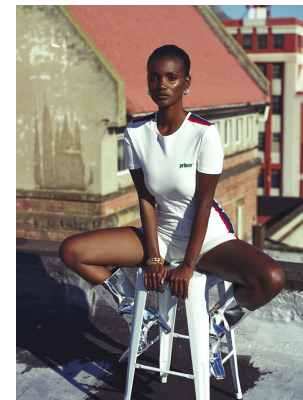

BOSS MODELS

CAPE TOWN

SIA LYIMO

Height: 175cm Bust: 83cm Waist: 65cm Hips: 95cm Shoe: 6 UK Hair: Black Eyes: Brown

BOSS MODELS

CAPE TOWN

SIA LYIMO

Height: 175cm Bust: 83cm Waist: 65cm Hips: 95cm Shoe: 6 UK Hair: Black Eyes: Brown

BOSS MODELS

CAPE TOWN

SIA LYIMO

Height: 175cm Bust: 83cm Waist: 65cm Hips: 95cm Shoe: 6 UK Hair: Black Eyes: Brown