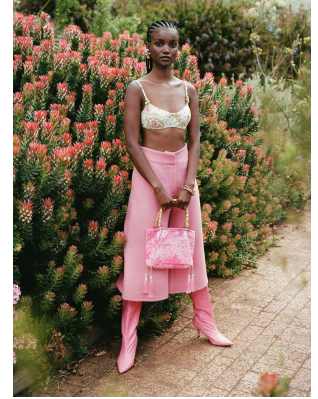

BOSS MODELS

CAPE TOWN

SIA LYIMO

Height: 175cm Bust: 83cm Waist: 65cm Hips: 95cm Shoe: 6 UK Hair: Black Eyes: Brown

BOSS MODELS

CAPE TOWN

SIA LYIMO

Height: 175cm Bust: 83cm Waist: 65cm Hips: 95cm Shoe: 6 UK Hair: Black Eyes: Brown

BOSS MODELS

CAPE TOWN

SIA LYIMO

Height: 175cm Bust: 83cm Waist: 65cm Hips: 95cm Shoe: 6 UK Hair: Black Eyes: Brown