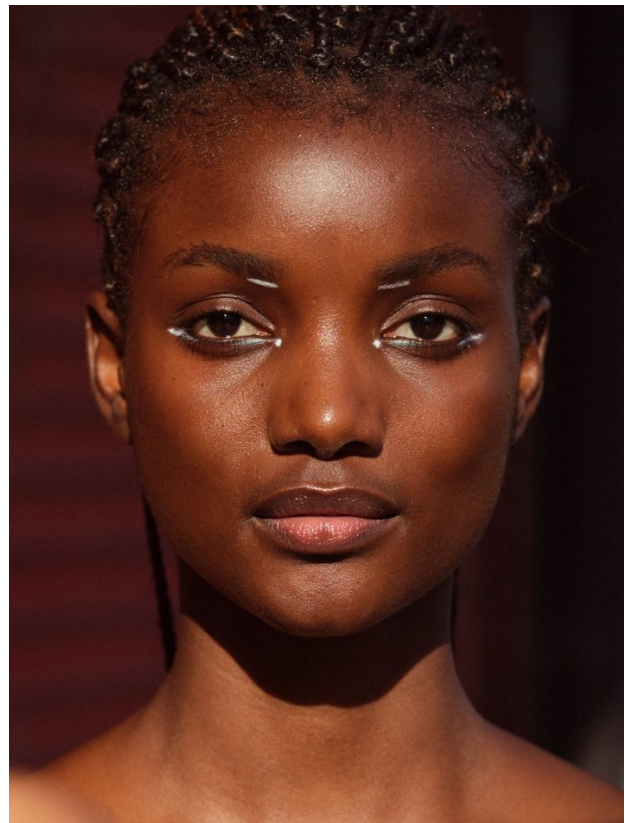

BOSS MODELS

CAPE TOWN

SIA LYIMO

Height: 175cm Bust: 83cm Waist: 65cm Hips: 95cm Shoe: 6 UK Hair: Black Eyes: Brown