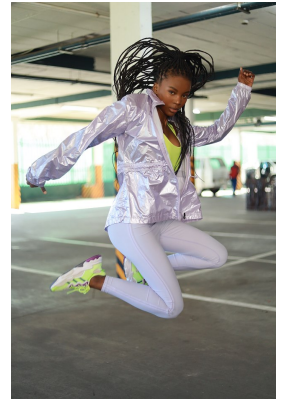

BOSS MODELS

CAPE TOWN

BOIKANYO NKOANE

Height: 170cm Bust: 88cm Waist: 65cm Hips: 96cm Shoe: 6 UK Hair: Black Eyes: Brown

BOSS MODELS

CAPE TOWN

BOIKANYO NKOANE

Height: 170cm Bust: 88cm Waist: 65cm Hips: 96cm Shoe: 6 UK Hair: Black Eyes: Brown