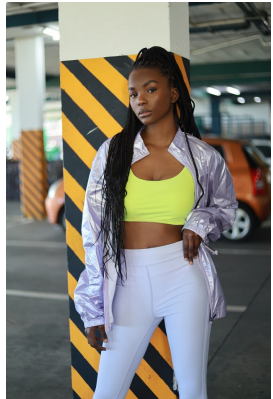

BOSS MODELS

CAPE TOWN

BOIKANYO NKOANE

Height: 170cm Bust: 88cm Waist: 65cm Hips: 96cm Shoe: 6 UK Hair: Black Eyes: Brown

BOSS MODELS

CAPE TOWN

BOIKANYO NKOANE

Height: 170cm Bust: 88cm Waist: 65cm Hips: 96cm Shoe: 6 UK Hair: Black Eyes: Brown