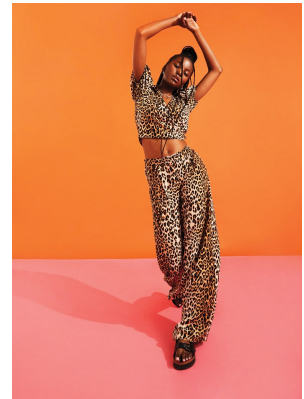

BOSS MODELS

CAPE TOWN

BOIKANYO NKOANE

Height: 170cm Bust: 88cm Waist: 65cm Hips: 96cm Shoe: 6 UK Hair: Black Eyes: Brown

BOSS MODELS

CAPE TOWN

BOIKANYO NKOANE

Height: 170cm Bust: 88cm Waist: 65cm Hips: 96cm Shoe: 6 UK Hair: Black Eyes: Brown