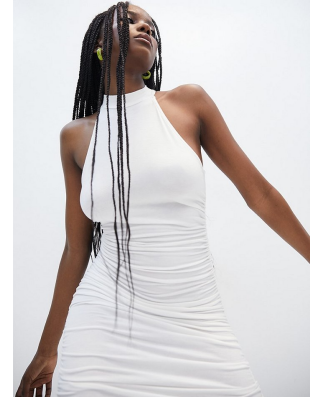

BOSS MODELS

CAPE TOWN

BOIKANYO NKOANE

Height: 170cm Bust: 88cm Waist: 65cm Hips: 96cm Shoe: 6 UK Hair: Black Eyes: Brown

BOSS MODELS

CAPE TOWN

BOIKANYO NKOANE

Height: 170cm Bust: 88cm Waist: 65cm Hips: 96cm Shoe: 6 UK Hair: Black Eyes: Brown