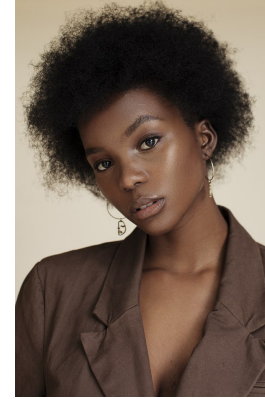

BOSS MODELS

CAPE TOWN

BOIKANYO NKOANE

Height: 170cm Bust: 88cm Waist: 65cm Hips: 96cm Shoe: 6 UK Hair: Black Eyes: Brown

BOSS MODELS

CAPE TOWN

BOIKANYO NKOANE

Height: 170cm Bust: 88cm Waist: 65cm Hips: 96cm Shoe: 6 UK Hair: Black Eyes: Brown