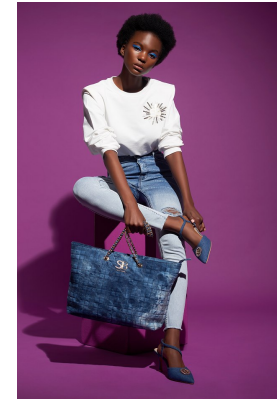

BOSS MODELS

CAPE TOWN

BOIKANYO NKOANE

Height: 170cm Bust: 88cm Waist: 65cm Hips: 96cm Shoe: 6 UK Hair: Black Eyes: Brown

BOSS MODELS

CAPE TOWN

BOIKANYO NKOANE

Height: 170cm Bust: 88cm Waist: 65cm Hips: 96cm Shoe: 6 UK Hair: Black Eyes: Brown