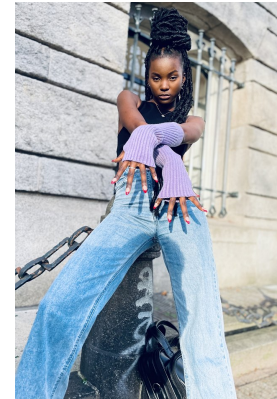

BOSS MODELS

CAPE TOWN

BOIKANYO NKOANE

Height: 170cm Bust: 88cm Waist: 65cm Hips: 96cm Shoe: 6 UK Hair: Black Eyes: Brown

BOSS MODELS

CAPE TOWN

BOIKANYO NKOANE

Height: 170cm Bust: 88cm Waist: 65cm Hips: 96cm Shoe: 6 UK Hair: Black Eyes: Brown