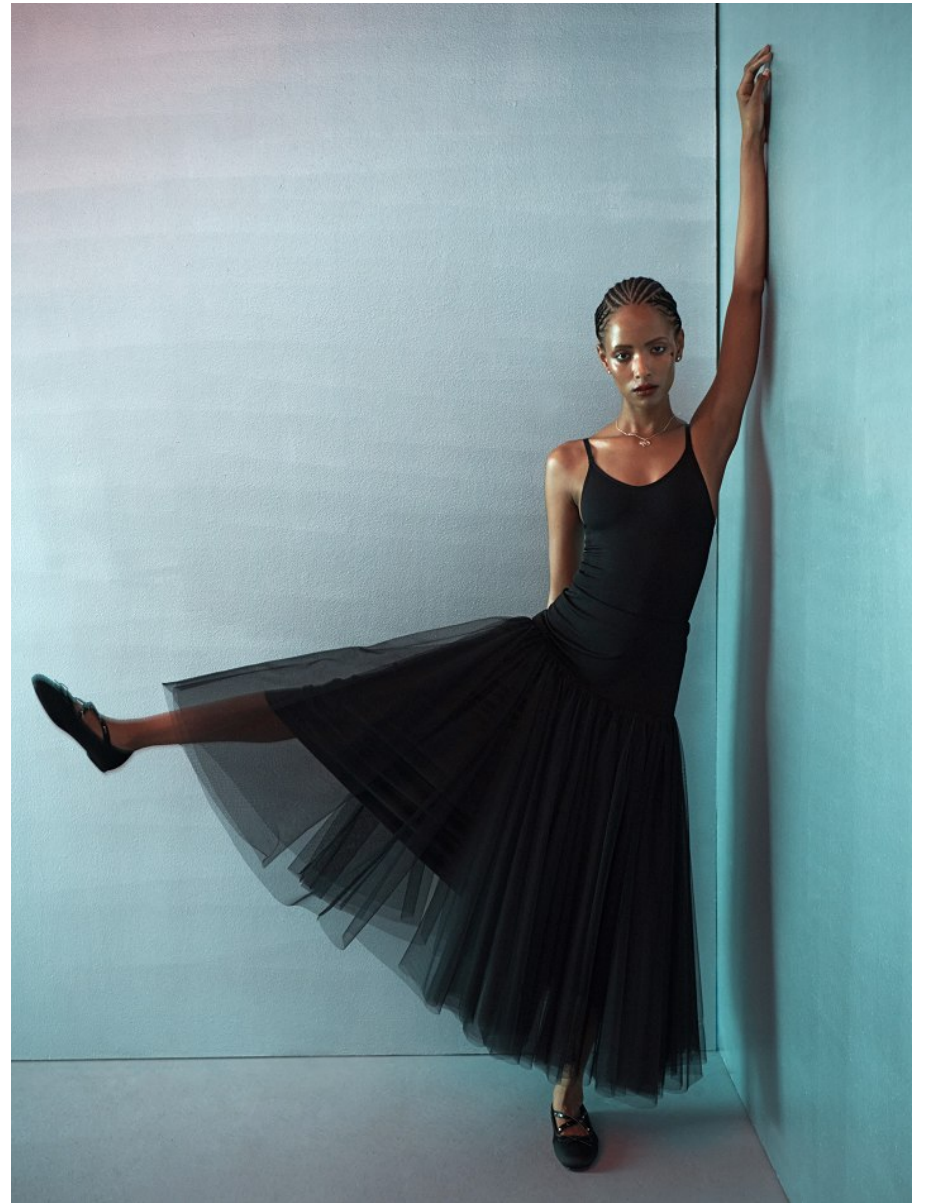

BOSS MODELS

CAPE TOWN

ANMIRE URIS

Height: 177cm Bust: 80cm Waist: 62cm Hips: 92cm Shoe: 7 UK Hair: Brown Eyes: Brown