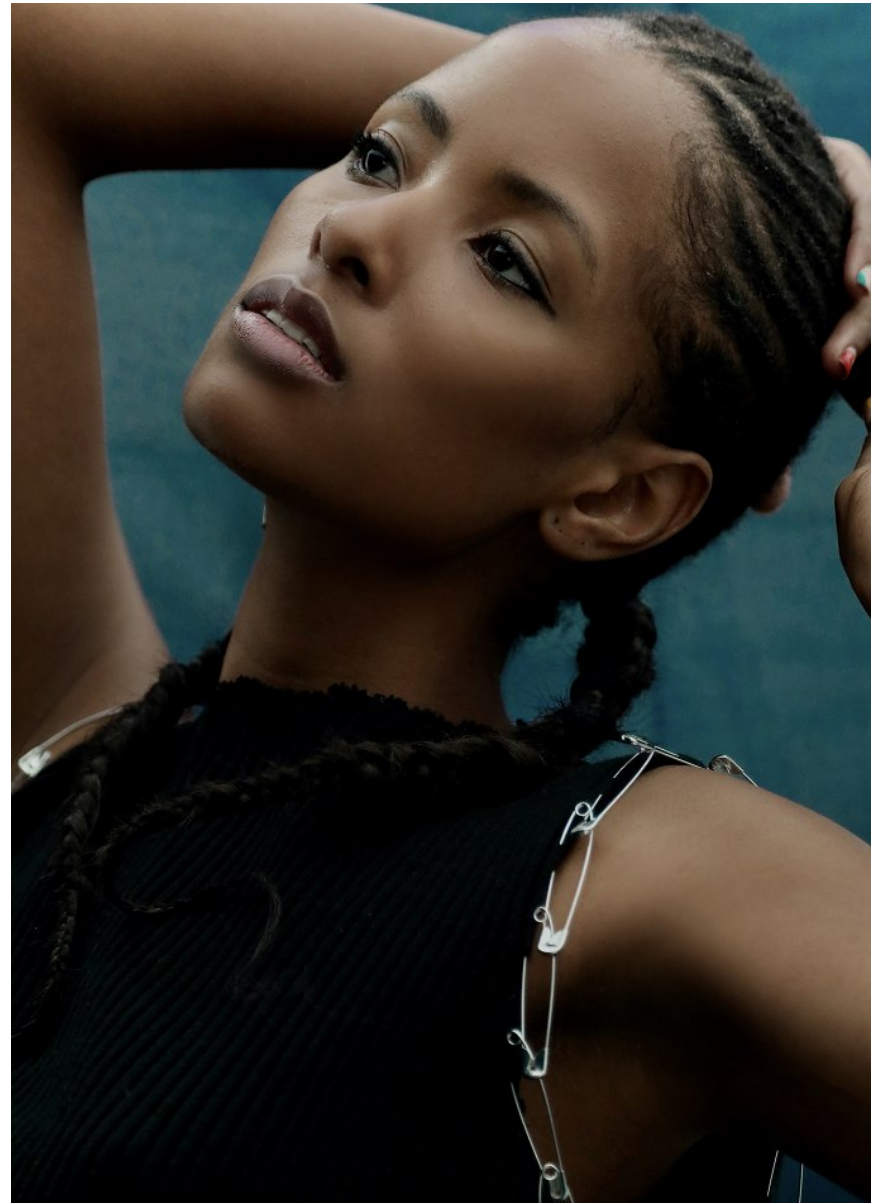

BOSS MODELS

CAPE TOWN

ANMIRE URIS

Height: 177cm Bust: 80cm Waist: 62cm Hips: 92cm Shoe: 7 UK Hair: Brown Eyes: Brown