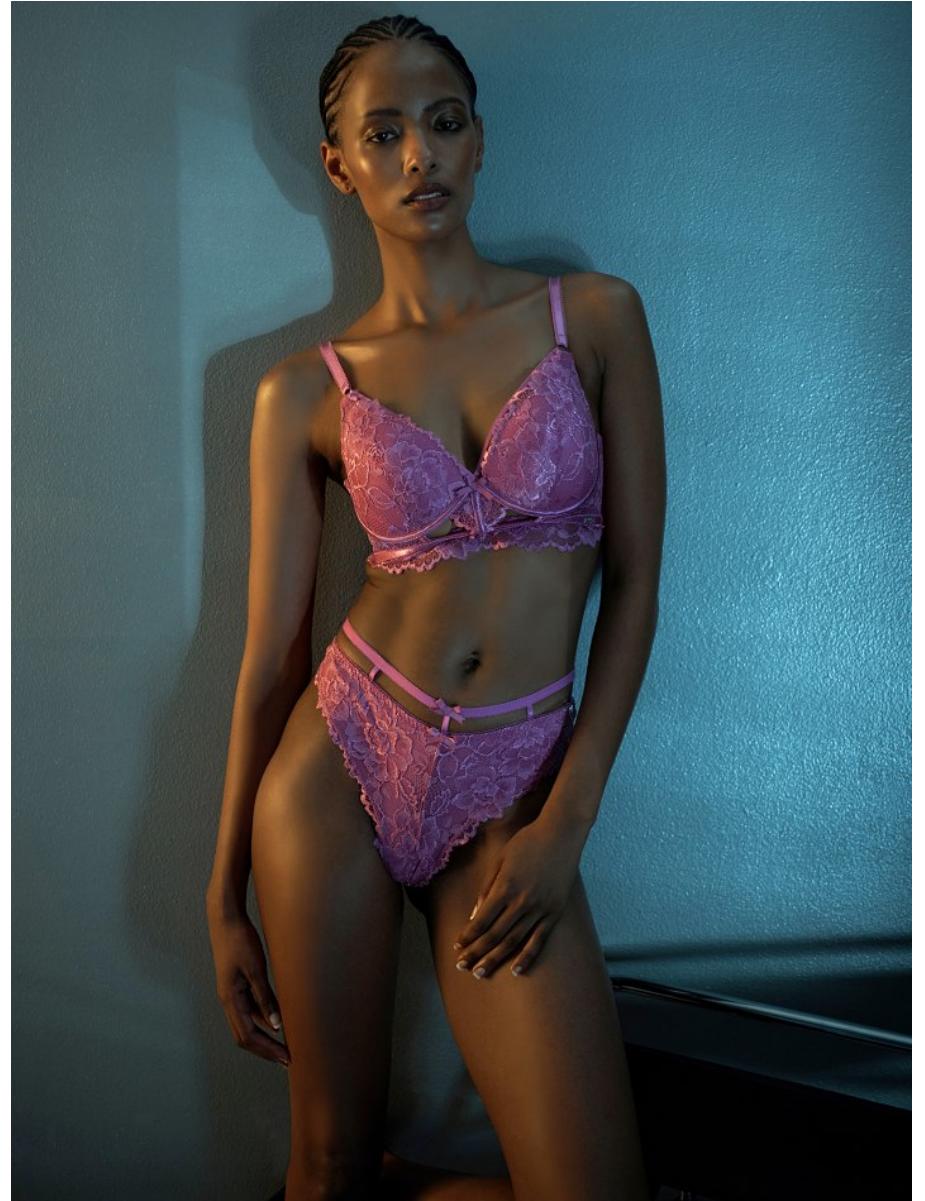

BOSS MODELS

CAPE TOWN

ANMIRE URIS

Height: 177cm Bust: 80cm Waist: 62cm Hips: 92cm Shoe: 7 UK Hair: Brown Eyes: Brown