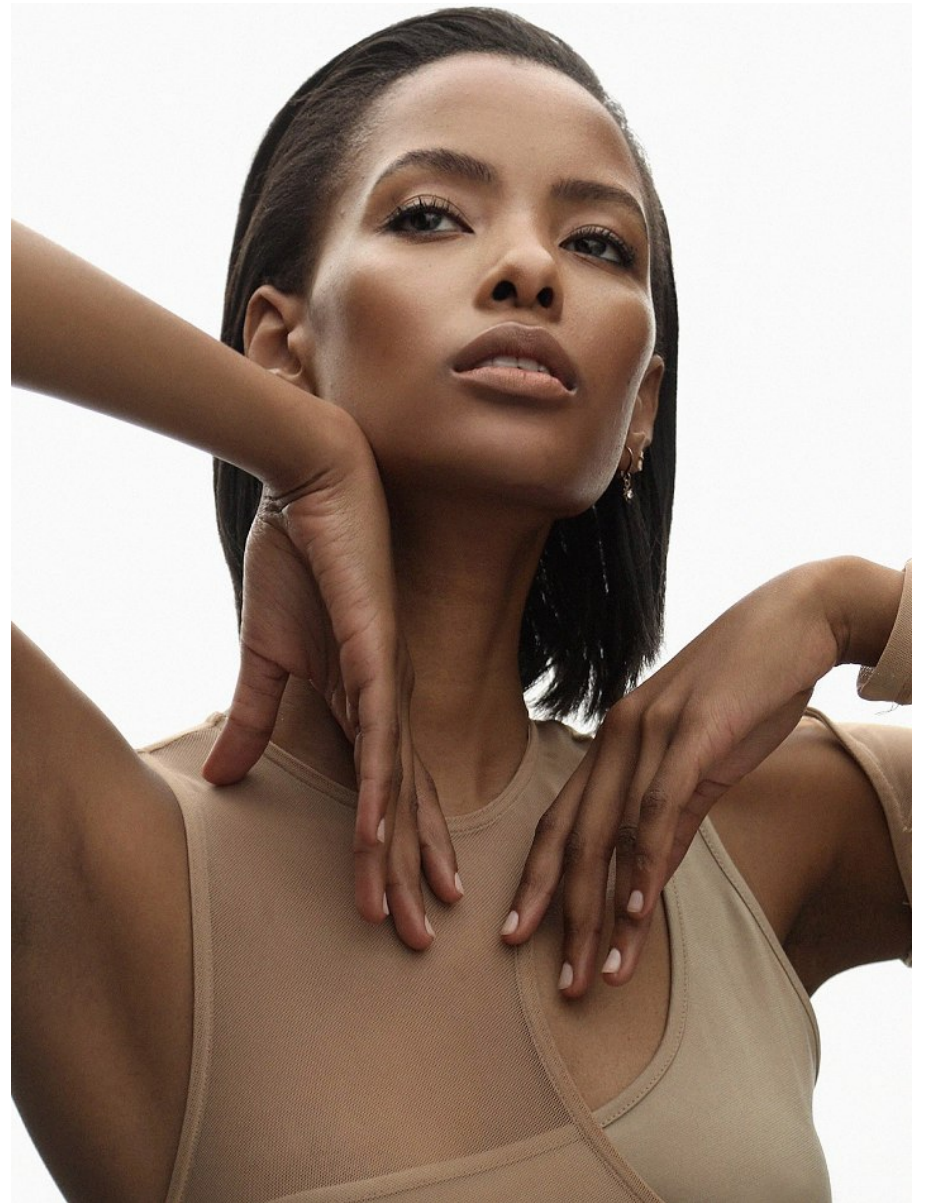

BOSS MODELS

CAPE TOWN

ANMIRE URIS

Height: 177cm Bust: 80cm Waist: 62cm Hips: 92cm Shoe: 7 UK Hair: Brown Eyes: Brown