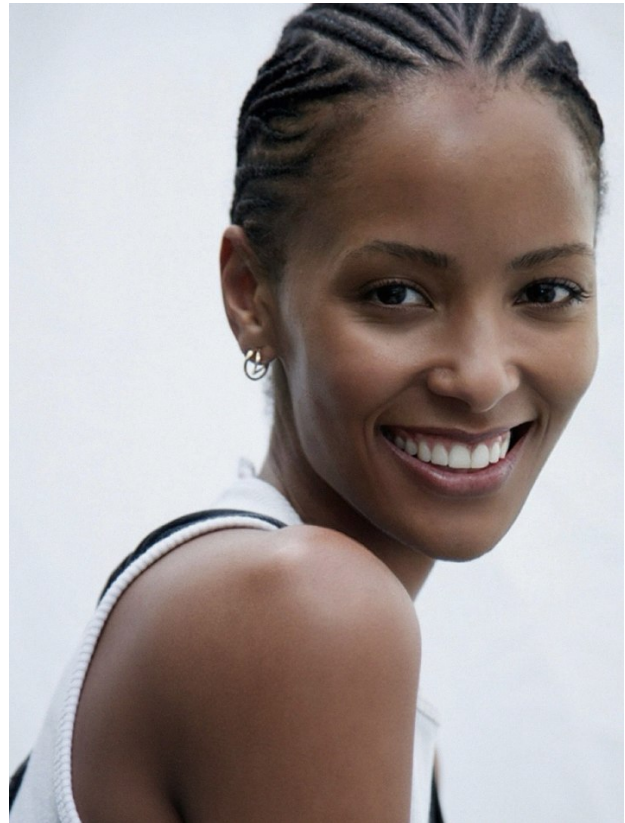

BOSS MODELS

CAPE TOWN

ANMIRE URIS

Height: 177cm Bust: 80cm Waist: 62cm Hips: 92cm Shoe: 7 UK Hair: Brown Eyes: Brown

BOSS MODELS

CAPE TOWN

ANMIRE URIS

Height: 177cm Bust: 80cm Waist: 62cm Hips: 92cm Shoe: 7 UK Hair: Brown Eyes: Brown