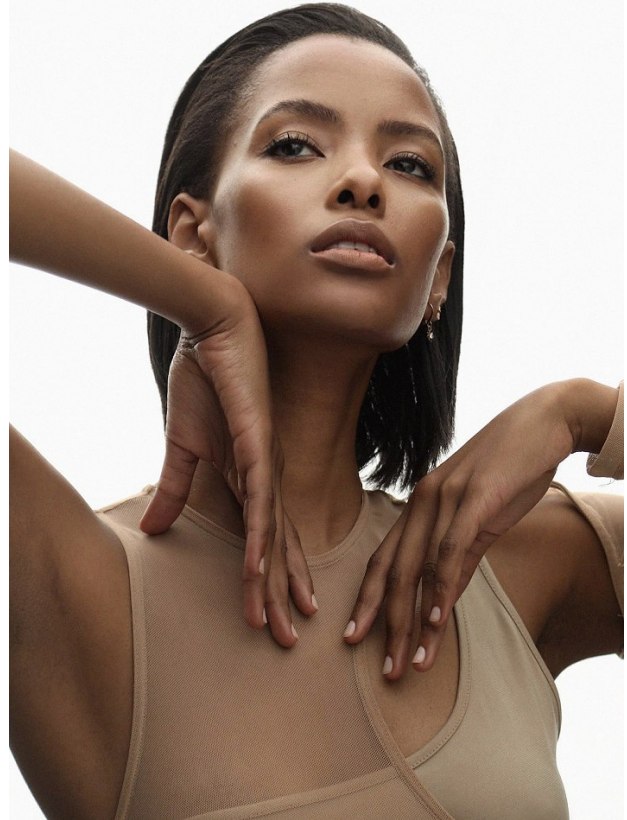

BOSS MODELS

CAPE TOWN

ANMIRE URIS

Height: 177cm Bust: 80cm Waist: 62cm Hips: 92cm Shoe: 7 UK Hair: Brown Eyes: Brown