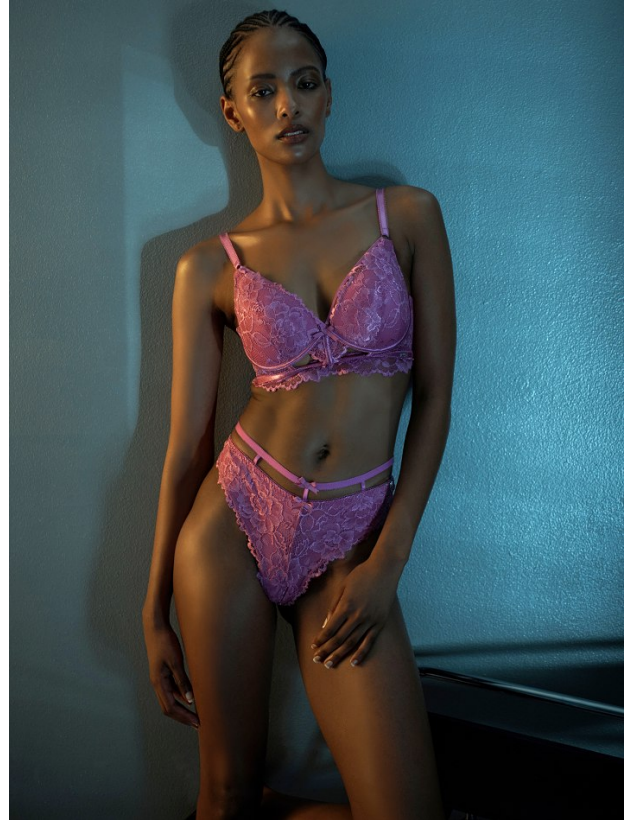

BOSS MODELS

CAPE TOWN

ANMIRE URIS

Height: 177cm Bust: 80cm Waist: 62cm Hips: 92cm Shoe: 7 UK Hair: Brown Eyes: Brown

BOSS MODELS

CAPE TOWN

ANMIRE URIS

Height: 177cm Bust: 80cm Waist: 62cm Hips: 92cm Shoe: 7 UK Hair: Brown Eyes: Brown