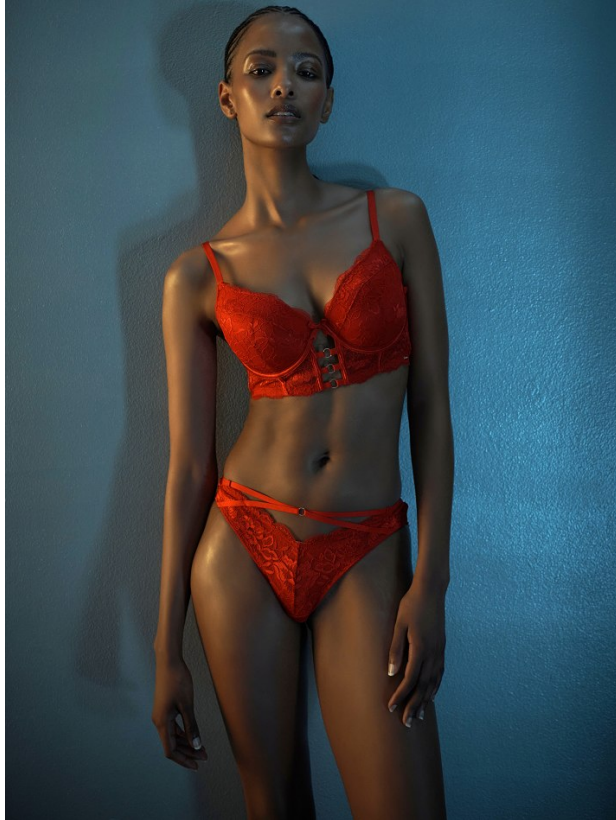

BOSS MODELS

CAPE TOWN

ANMIRE URIS

Height: 177cm Bust: 80cm Waist: 62cm Hips: 92cm Shoe: 7 UK Hair: Brown Eyes: Brown

BOSS MODELS

CAPE TOWN

ANMIRE URIS

Height: 177cm Bust: 80cm Waist: 62cm Hips: 92cm Shoe: 7 UK Hair: Brown Eyes: Brown