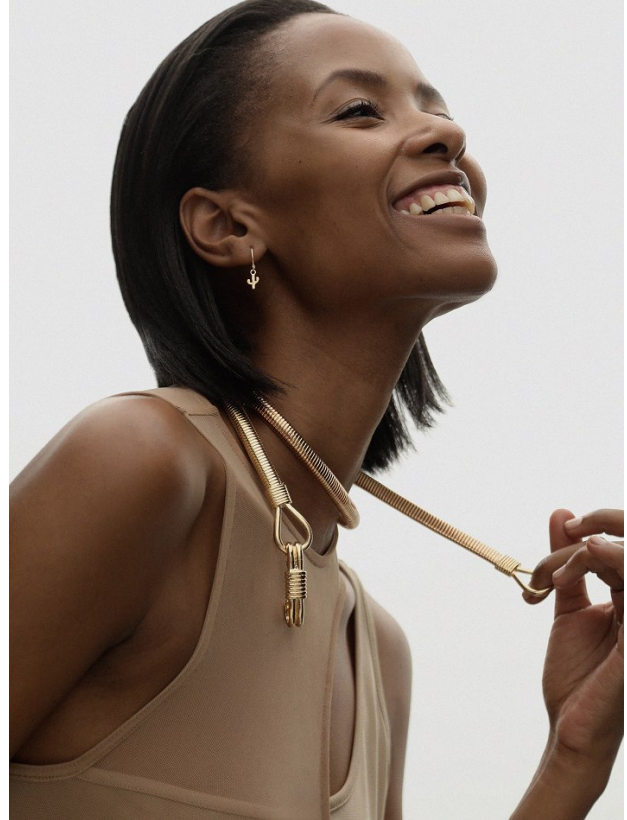

BOSS MODELS

CAPE TOWN

ANMIRE URIS

Height: 177cm Bust: 80cm Waist: 62cm Hips: 92cm Shoe: 7 UK Hair: Brown Eyes: Brown

BOSS MODELS

CAPE TOWN

ANMIRE URIS

Height: 177cm Bust: 80cm Waist: 62cm Hips: 92cm Shoe: 7 UK Hair: Brown Eyes: Brown