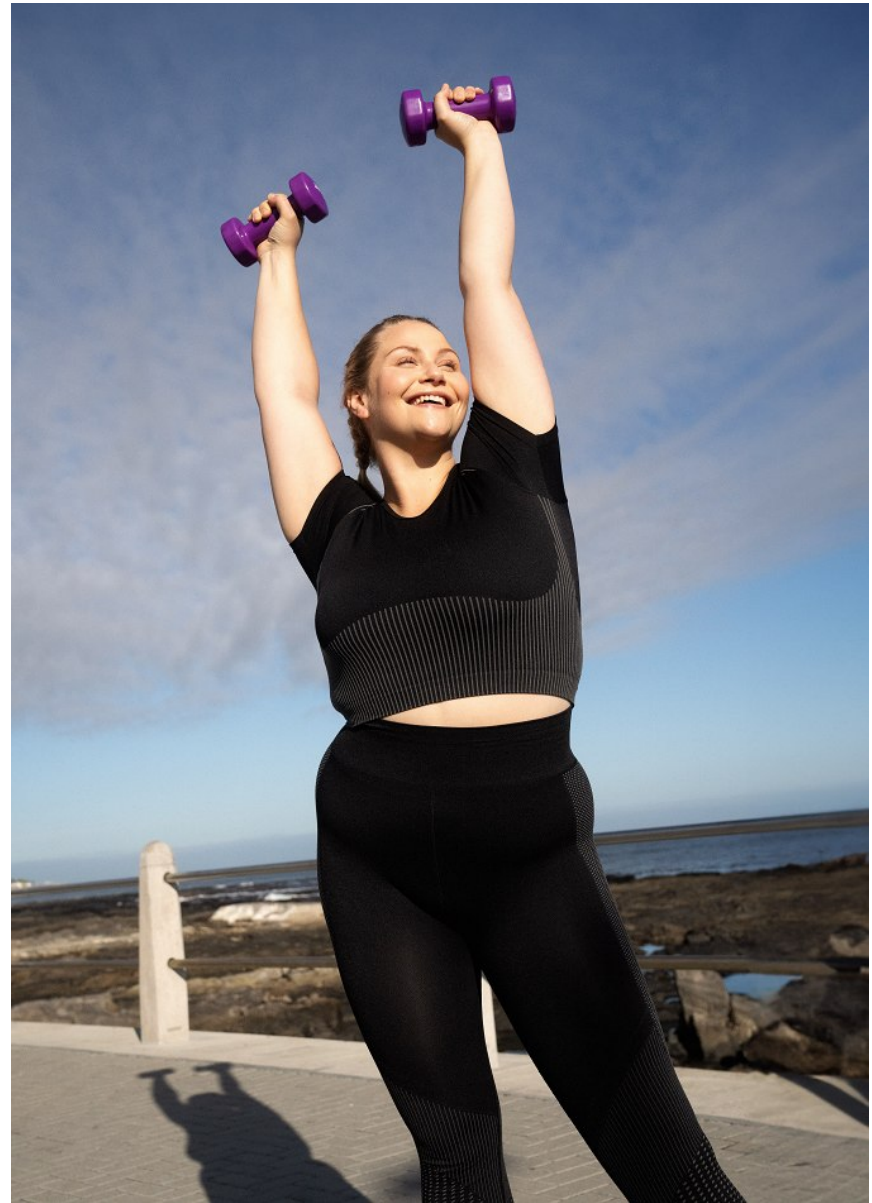

BOSS MODELS

CAPE TOWN

YUVIANCA DOERK

Height: 178cm Bust: 113cm Waist: 92cm Hips: 108cm Shoe: 8 UK Hair: Blonde Eyes: Blue