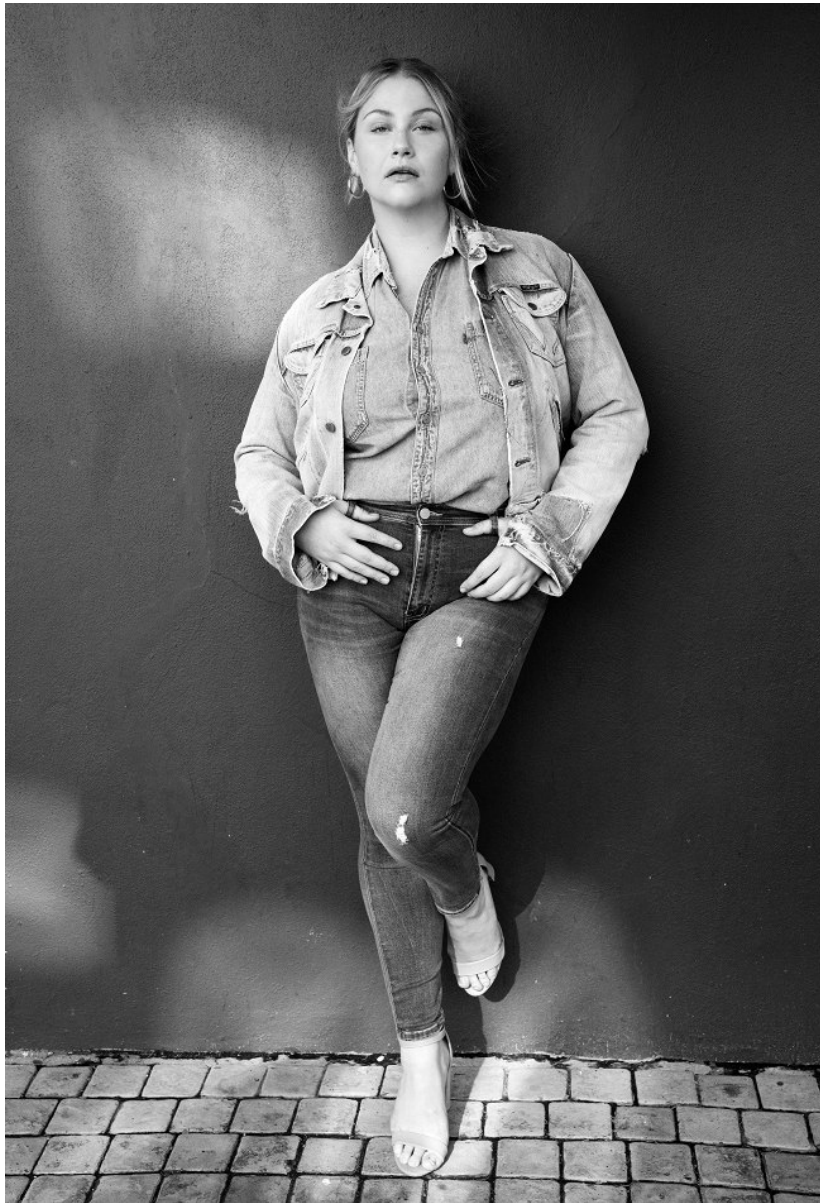

# BOSS MODELS

CAPE TOWN

YUVIANCA DOERK

Height: 178cm Bust: 113cm Waist: 92cm Hips: 108cm Shoe: 8 UK Hair: Blonde Eyes: Blue