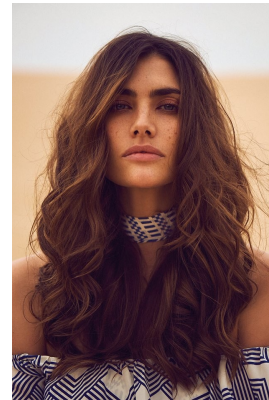

# BOSS MODELS

CAPE TOWN

LAUREN MELLOR

Height: 175cm Bust: 81cm Waist: 69cm Hips: 96cm Shoe: 7 UK Hair: Dark Brown Eyes: Blue/Green