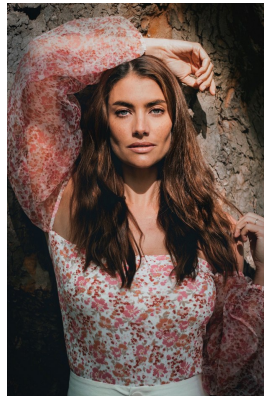

# BOSS MODELS

CAPE TOWN

LAUREN MELLOR

Height: 175cm Bust: 81cm Waist: 69cm Hips: 96cm Shoe: 7 UK Hair: Dark Brown Eyes: Blue/Green

## LAUREN MELLOR

Height: 175cm Bust: 81cm Waist: 69cm Hips: 96cm Shoe: 7 UK Hair: Dark Brown Eyes: Blue/Green