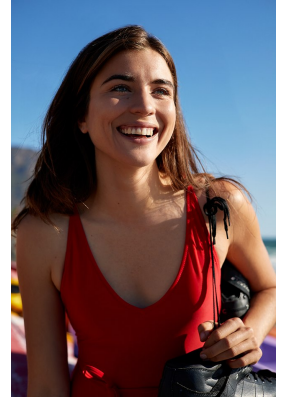

BOSS MODELS

CAPE TOWN

SARAH BANK

Height: 178cm Bust: 90cm Waist: 71cm Hips: 100cm Shoe: 7 UK Hair: Dark Blonde Eyes: Blue

BOSS MODELS

CAPE TOWN

SARAH BANK

Height: 178cm Bust: 90cm Waist: 71cm Hips: 100cm Shoe: 7 UK Hair: Dark Blonde Eyes: Blue