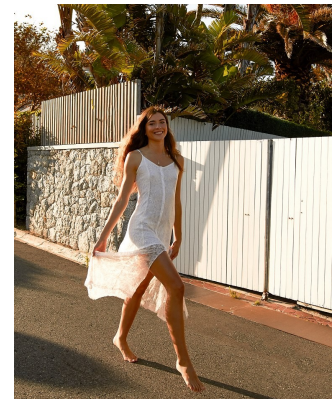

BOSS MODELS

CAPE TOWN

SARAH BANK

Height: 178cm Bust: 90cm Waist: 71cm Hips: 100cm Shoe: 7 UK Hair: Dark Blonde Eyes: Blue

BOSS MODELS

CAPE TOWN

SARAH BANK

Height: 178cm Bust: 90cm Waist: 71cm Hips: 100cm Shoe: 7 UK Hair: Dark Blonde Eyes: Blue