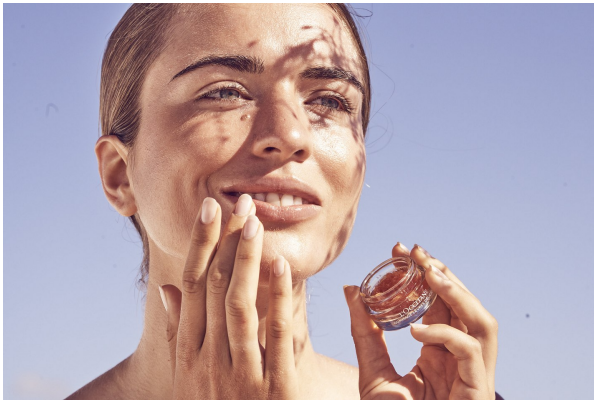

BOSS MODELS

CAPE TOWN

SARAH BANK

Height: 178cm Bust: 90cm Waist: 71cm Hips: 100cm Shoe: 7 UK Hair: Dark Blonde Eyes: Blue

BOSS MODELS

CAPE TOWN

SARAH BANK

Height: 178cm Bust: 90cm Waist: 71cm Hips: 100cm Shoe: 7 UK Hair: Dark Blonde Eyes: Blue