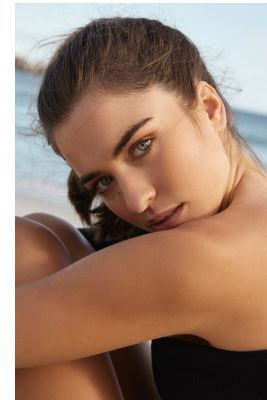

BOSS MODELS

CAPE TOWN

SARAH BANK

Height: 178cm Bust: 90cm Waist: 71cm Hips: 100cm Shoe: 7 UK Hair: Dark Blonde Eyes: Blue

BOSS MODELS

CAPE TOWN

SARAH BANK

Height: 178cm Bust: 90cm Waist: 71cm Hips: 100cm Shoe: 7 UK Hair: Dark Blonde Eyes: Blue