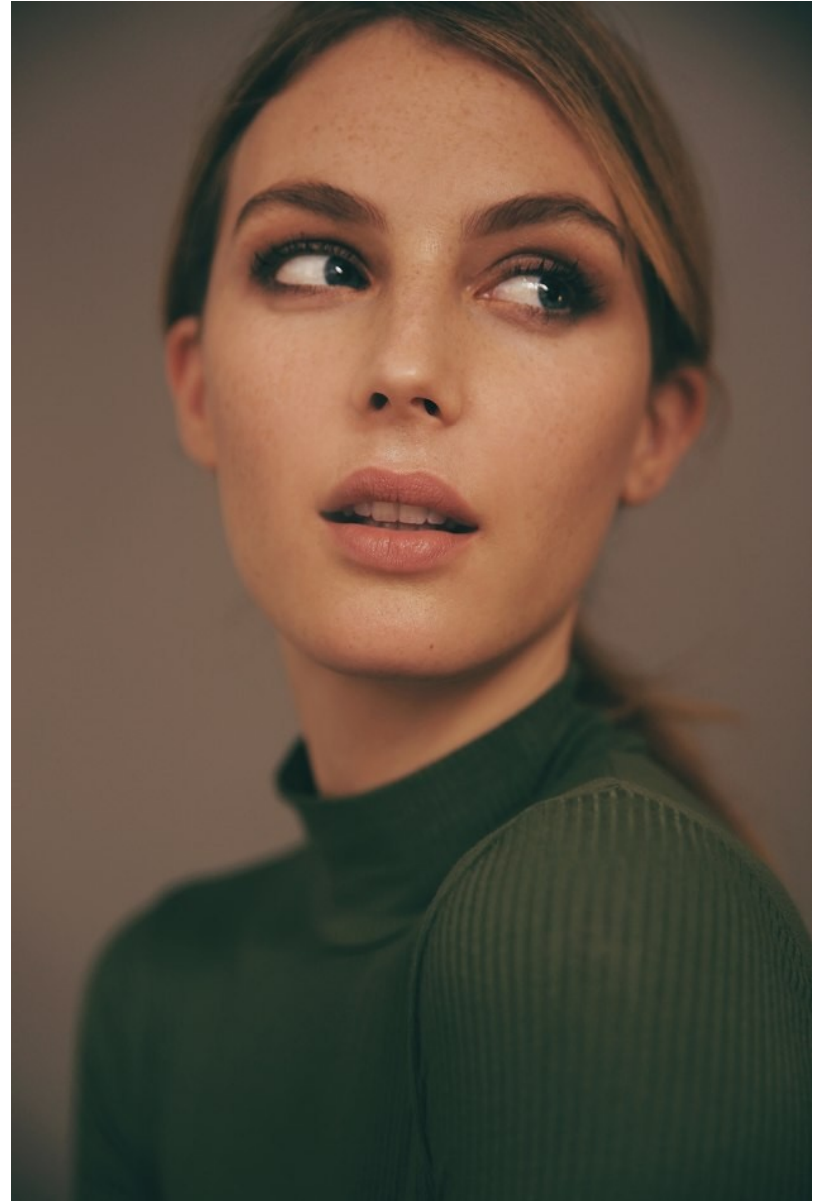

BOSS MODELS

CAPE TOWN

ERIN GROOM

Height: 174cm Bust: 87cm Waist: 67cm Hips: 98cm Shoe: 5 UK Hair: Blonde Eyes: Blue

BOSS MODELS

CAPE TOWN

ERIN GROOM

Height: 174cm Bust: 87cm Waist: 67cm Hips: 98cm Shoe: 5 UK Hair: Blonde Eyes: Blue

BOSS MODELS

CAPE TOWN

ERIN GROOM

Height: 174cm Bust: 87cm Waist: 67cm Hips: 98cm Shoe: 5 UK Hair: Blonde Eyes: Blue

BOSS MODELS

CAPE TOWN

WIENERIN

Nr. 248, Mai 2010
Österreich € 3,80 www.wienerin.at