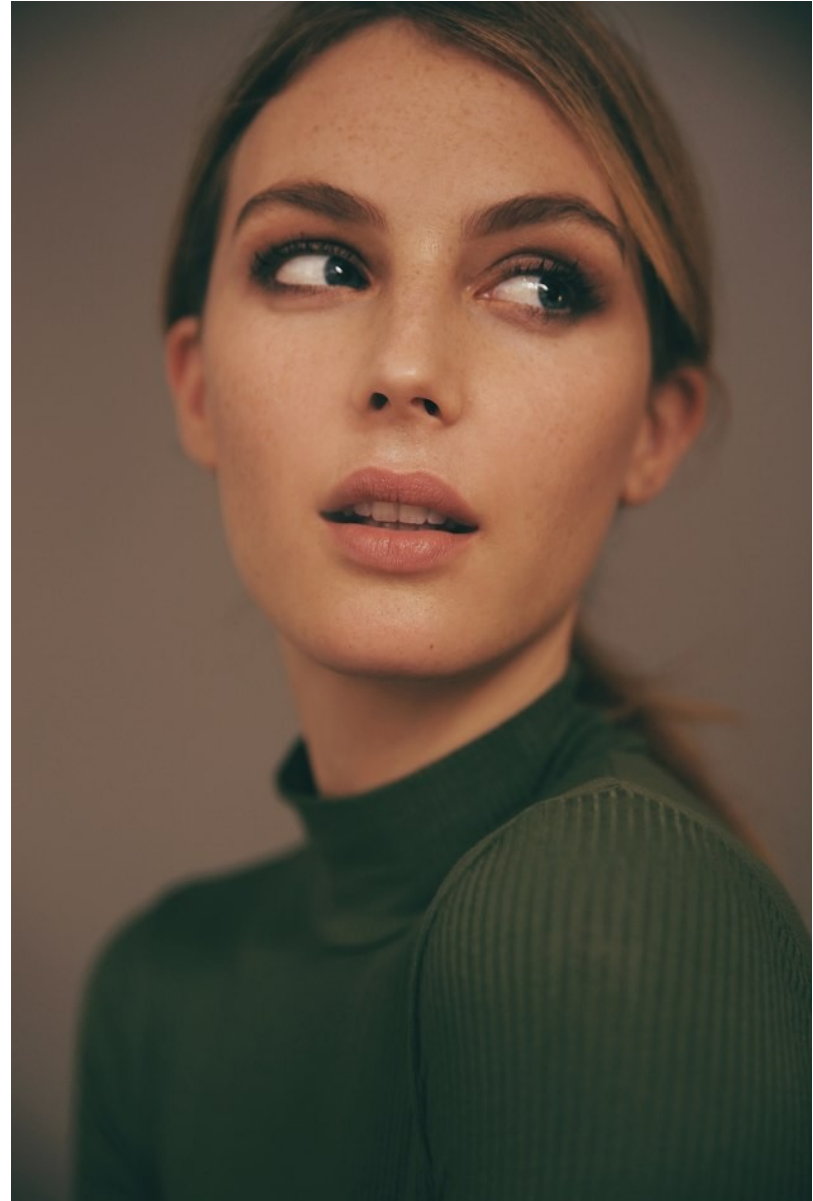

# BOSS MODELS

CAPE TOWN

ERIN GROOM

Height: 174cm Bust: 87cm Waist: 67cm Hips: 98cm Shoe: 5 UK Hair: Blonde Eyes: Blue