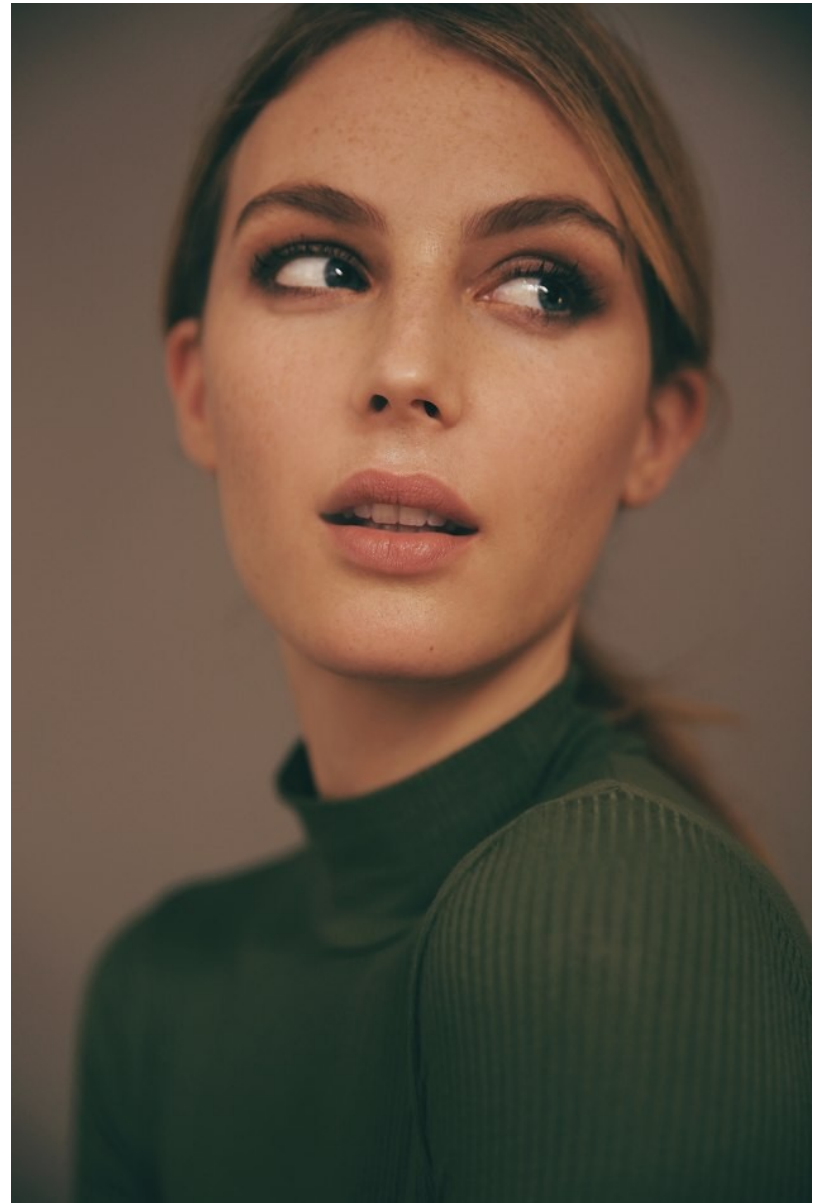

# BOSS MODELS

CAPE TOWN

ERIN GROOM

Height: 174cm Bust: 87cm Waist: 67cm Hips: 98cm Shoe: 5 UK Hair: Blonde Eyes: Blue