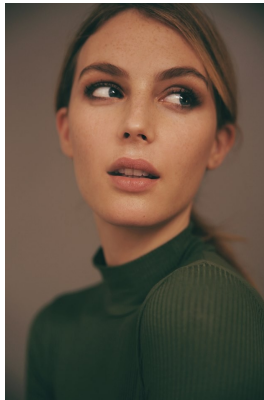

BOSS MODELS

CAPE TOWN

ERIN GROOM

Height: 174cm Bust: 87cm Waist: 67cm Hips: 98cm Shoe: 5 UK Hair: Blonde Eyes: Blue

BOSS MODELS

CAPE TOWN

ERIN GROOM

Height: 174cm Bust: 87cm Waist: 67cm Hips: 98cm Shoe: 5 UK Hair: Blonde Eyes: Blue