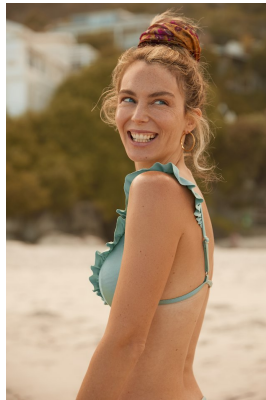

BOSS MODELS

CAPE TOWN

ERIN GROOM

Height: 174cm Bust: 87cm Waist: 67cm Hips: 98cm Shoe: 5 UK Hair: Blonde Eyes: Blue

BOSS MODELS

CAPE TOWN

ERIN GROOM

Height: 174cm Bust: 87cm Waist: 67cm Hips: 98cm Shoe: 5 UK Hair: Blonde Eyes: Blue