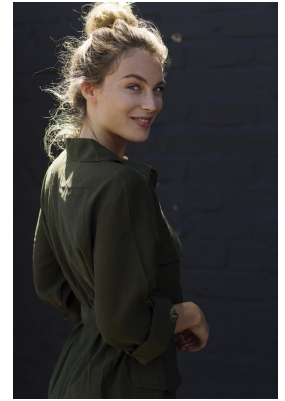

BOSS MODELS

CAPE TOWN

ERIN GROOM

Height: 174cm Bust: 87cm Waist: 67cm Hips: 98cm Shoe: 5 UK Hair: Blonde Eyes: Blue

BOSS MODELS

CAPE TOWN

ERIN GROOM

Height: 174cm Bust: 87cm Waist: 67cm Hips: 98cm Shoe: 5 UK Hair: Blonde Eyes: Blue