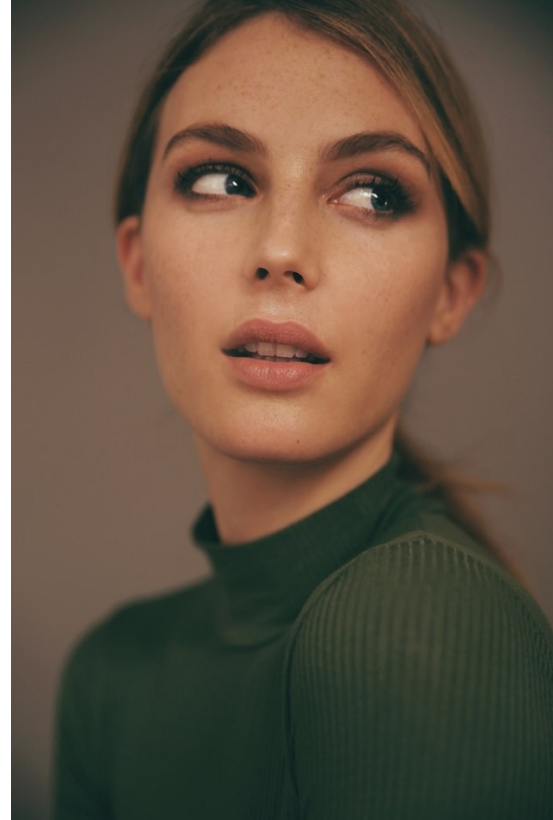

# BOSS MODELS

CAPE TOWN

ERIN GROOM

Height: 174cm Bust: 87cm Waist: 67cm Hips: 98cm Shoe: 5 UK Hair: Blonde Eyes: Blue

# BOSS MODELS

CAPE TOWN

## ERIN GROOM

Height: 174cm Bust: 87cm Waist: 67cm Hips: 98cm Shoe: 5 UK Hair: Blonde Eyes: Blue