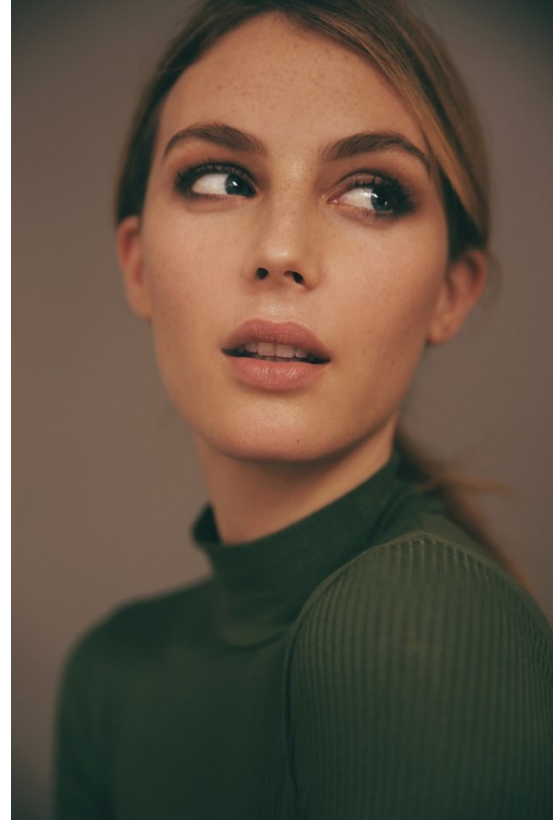

BOSS MODELS

CAPE TOWN

ERIN GROOM

Height: 174cm Bust: 87cm Waist: 67cm Hips: 98cm Shoe: 5 UK Hair: Blonde Eyes: Blue

BOSS MODELS

CAPE TOWN

ERIN GROOM

Height: 174cm Bust: 87cm Waist: 67cm Hips: 98cm Shoe: 5 UK Hair: Blonde Eyes: Blue