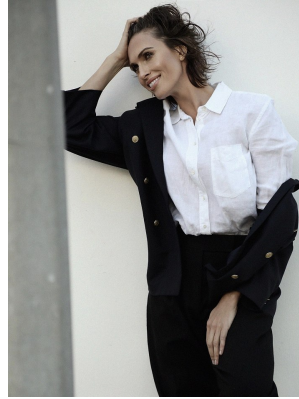

# BOSS MODELS

CAPE TOWN

## ANGELA MARTINAGLIA

Height: 179cm Bust: 90cm Waist: 71cm Hips: 98cm Shoe: 7 UK Hair: Brown Eyes: Green