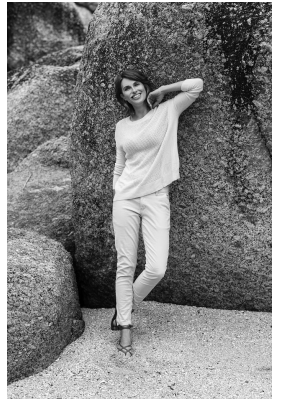

# BOSS MODELS

CAPE TOWN

## ANGELA MARTINAGLIA

Height: 179cm Bust: 90cm Waist: 71cm Hips: 98cm Shoe: 7 UK Hair: Brown Eyes: Green