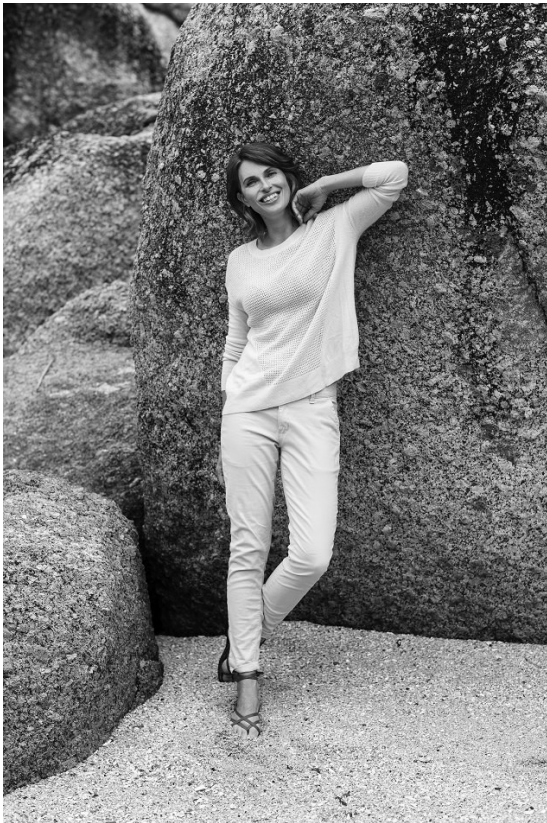

BOSS MODELS

CAPE TOWN

ANGELA MARTINAGLIA

Height: 179cm Bust: 90cm Waist: 71cm Hips: 98cm Shoe: 7 UK Hair: Brown Eyes: Green

BOSS MODELS

CAPE TOWN

ANGELA MARTINAGLIA

Height: 179cm Bust: 90cm Waist: 71cm Hips: 98cm Shoe: 7 UK Hair: Brown Eyes: Green