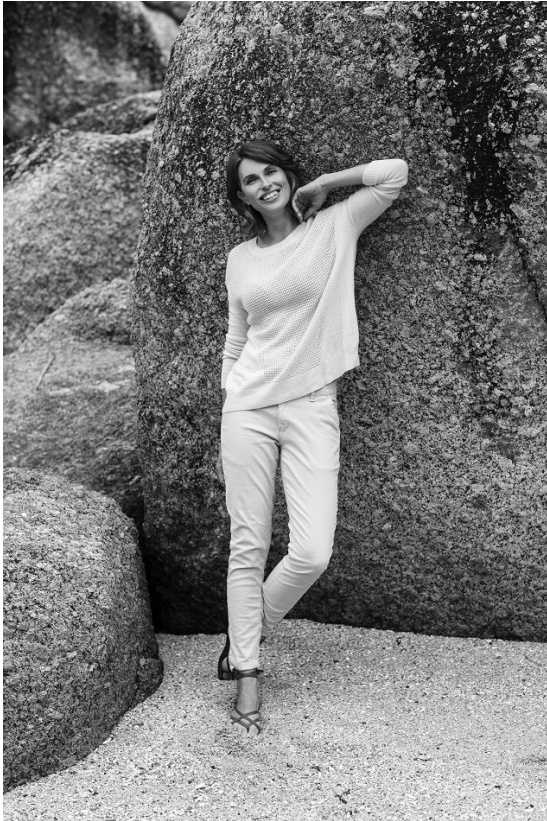

BOSS MODELS

CAPE TOWN

ANGELA MARTINAGLIA

Height: 179cm Bust: 91cm Waist: 69cm Hips: 96cm Shoe: 7 UK Hair: Brown Eyes: Green

BOSS MODELS

CAPE TOWN

ANGELA MARTINAGLIA

Height: 179cm Bust: 91cm Waist: 69cm Hips: 96cm Shoe: 7 UK Hair: Brown Eyes: Green